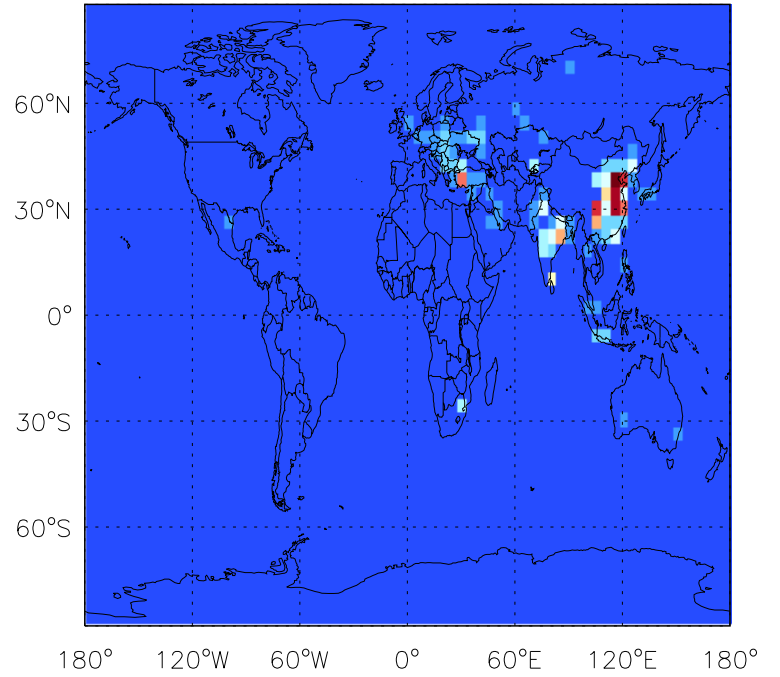

GEOS-Chem Emission Maps

v10-01-public-Run0

S04 anthro+biof emissions for Oct

v11-01b-Run0

S04 anthro+biof emissions for Oct

v11-01d-Run1

S04 anthro+biof emissions for Oct