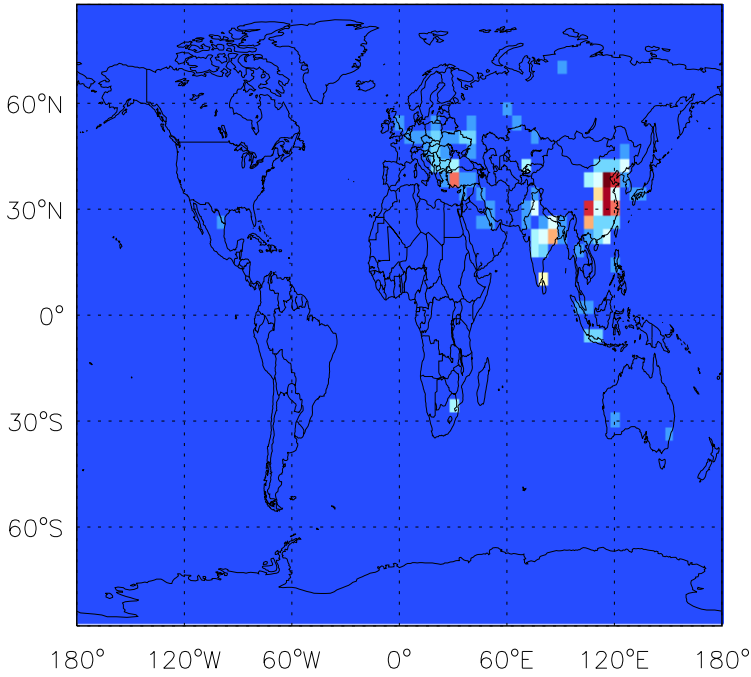

GEOS-Chem Emission Maps

v10-01-public-Run0

S04 anthro+biof emissions for Oct

v11-01b-Run0

S04 anthro+biof emissions for Oct

v11-01d-Run1

S04 anthro+biof emissions for Oct