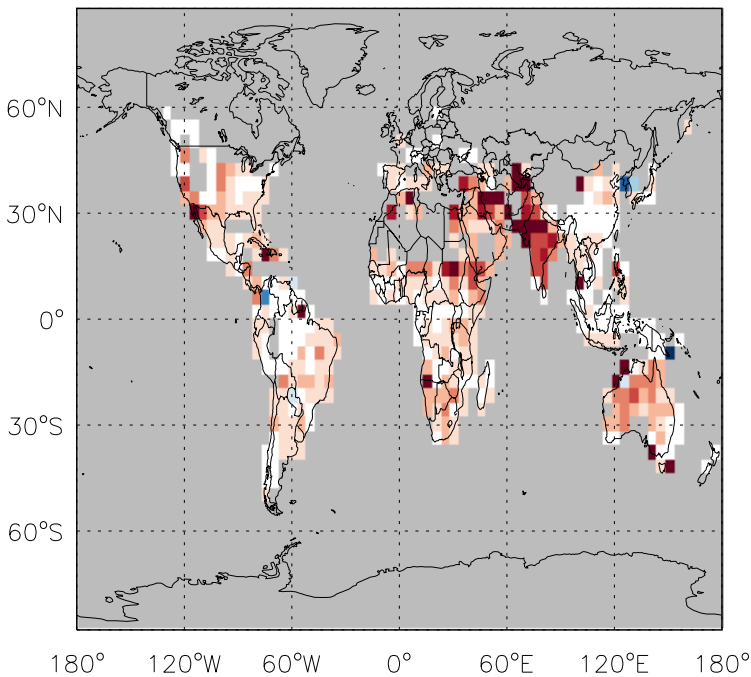

# GEOS-Chem Emission Ratio Maps

v11-01d-Run1 / v10-01-public-Run0

v11-01d-Run1 / v11-01b-Run0

Ratio: ALD2 anthro+biofuel emissions for Jan

Ratio: ALD2 anthro+biofuel emissions for Jan

v11-01d-Run1 / v10-01-public-Run0

v11-01d-Run1 / v11-01b-Run0

Ratio: ALD2 biomass emissions for Jan

Ratio: ALD2 biomass emissions for Jan

GEOS-Chem Emission Ratio Maps

v11-01d-Run1 / v10-01-public-Run0

Ratio: ALD2 biogenic emissions for Jan