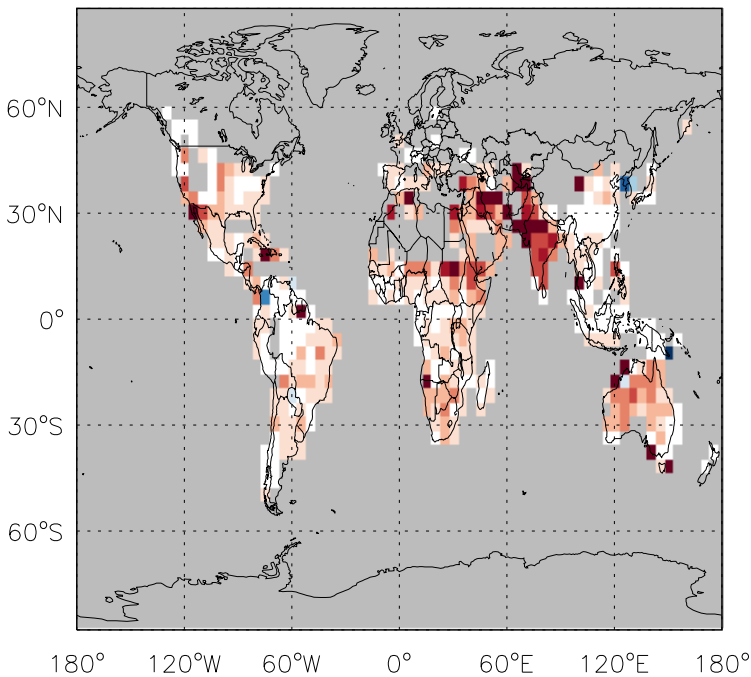

# GEOS-Chem Emission Ratio Maps

v11-01d-Run1 / v10-01-public-Run0

v11-01d-Run1 / v11-01b-Run0

Ratio: ALD2 anthro+biofuel emissions for Jan

Ratio: ALD2 anthro+biofuel emissions for Jan

v11-01d-Run1 / v10-01-public-Run0

v11-01d-Run1 / v11-01b-Run0

Ratio: ALD2 biomass emissions for Jan

Ratio: ALD2 biomass emissions for Jan

GEOS-Chem Emission Ratio Maps

v11-01d-Run1 / v10-01-public-Run0

Ratio: ALD2 biogenic emissions for Jan