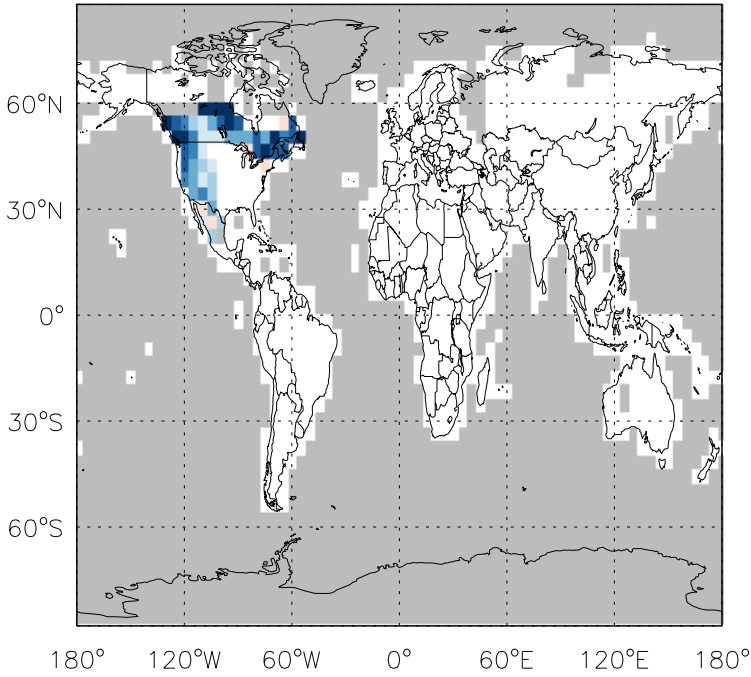

GEOS-Chem Emission Ratio Maps

v11-01d-Run1 / v10-01-public-Run0

Ratio: ALD2 anthro+biofuel emissions for Jul

v11-01d-Run1 / v11-01b-Run0

Ratio: ALD2 anthro+biofuel emissions for Jul

v11-01d-Run1 / v10-01-public-Run0

Ratio: ALD2 biomass emissions for Jul

v11-01d-Run1 / v11-01b-Run0

Ratio: ALD2 biomass emissions for Jul

GEOS-Chem Emission Ratio Maps

v11-01d-Run1 / v10-01-public-Run0

Ratio: ALD2 biogenic emissions for Jul