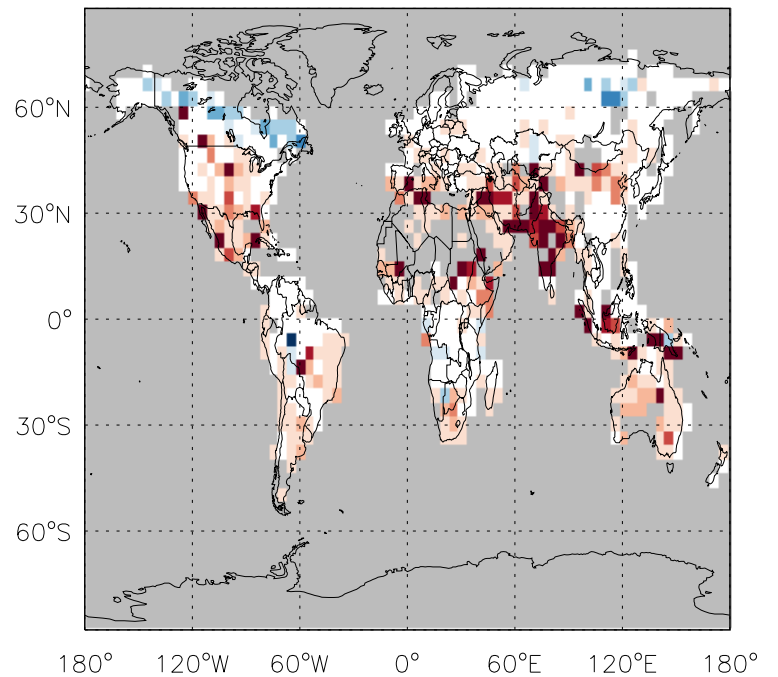

GEOS-Chem Emission Ratio Maps

v11-01d-Run1 / v10-01-public-Run0

Ratio: ALD2 anthro+biofuel emissions for Jul

v11-01d-Run1 / v11-01b-Run0

Ratio: ALD2 anthro+biofuel emissions for Jul

v11-01d-Run1 / v10-01-public-Run0

Ratio: ALD2 biomass emissions for Jul

v11-01d-Run1 / v11-01b-Run0

Ratio: ALD2 biomass emissions for Jul

GEOS-Chem Emission Ratio Maps

v11-01d-Run1 / v10-01-public-Run0

Ratio: ALD2 biogenic emissions for Jul