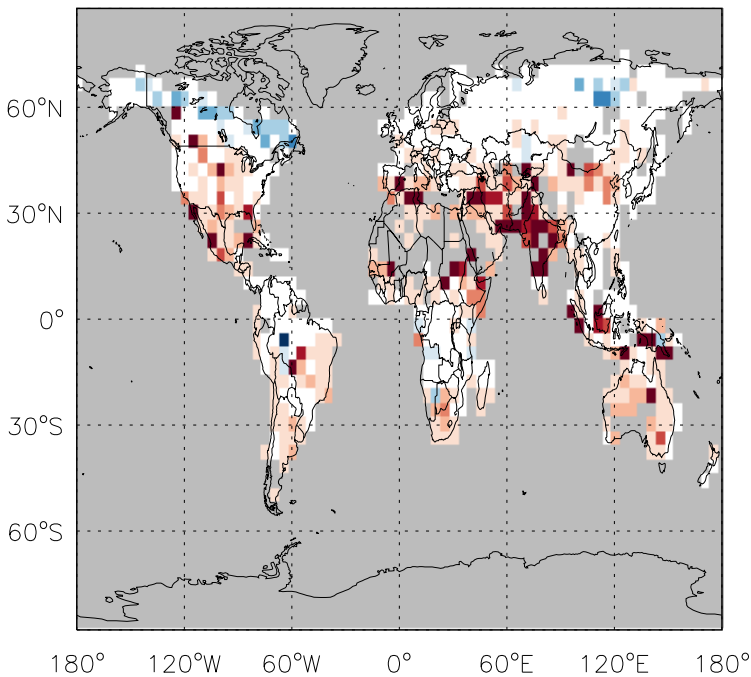

GEOS-Chem Emission Ratio Maps

v11-01d-Run1 / v10-01-public-Run0

Ratio: ALD2 anthro+biofuel emissions for Jul

v11-01d-Run1 / v11-01b-Run0

Ratio: ALD2 anthro+biofuel emissions for Jul

v11-01d-Run1 / v10-01-public-Run0

Ratio: ALD2 biomass emissions for Jul

v11-01d-Run1 / v11-01b-Run0

Ratio: ALD2 biomass emissions for Jul

GEOS-Chem Emission Ratio Maps

v11-01d-Run1 / v10-01-public-Run0

Ratio: ALD2 biogenic emissions for Jul