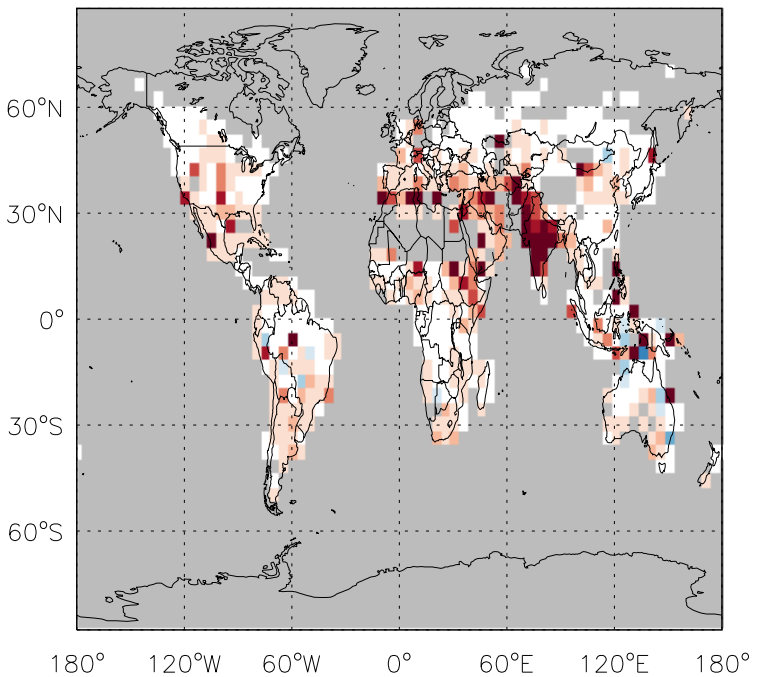

GEOS-Chem Emission Ratio Maps

v11-01d-Run1 / v10-01-public-Run0

v11-01d-Run1 / v11-01b-Run0

Ratio: ALD2 anthro+biofuel emissions for Oct

Ratio: ALD2 anthro+biofuel emissions for Oct

v11-01d-Run1 / v10-01-public-Run0

v11-01d-Run1 / v11-01b-Run0

Ratio: ALD2 biomass emissions for Oct

Ratio: ALD2 biomass emissions for Oct

GEOS-Chem Emission Ratio Maps

v11-01d-Run1 / v10-01-public-Run0

Ratio: ALD2 biogenic emissions for Oct