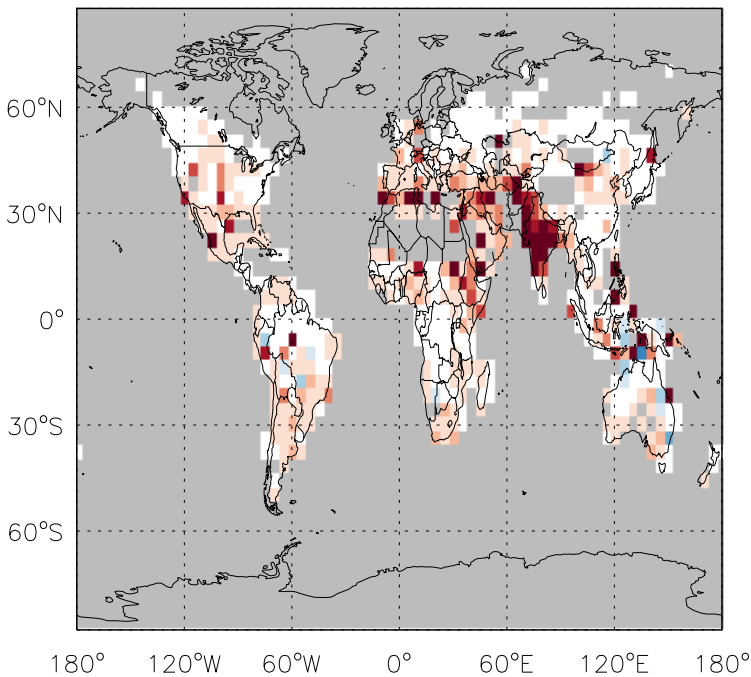

GEOS-Chem Emission Ratio Maps

v11-01d-Run1 / v10-01-public-Run0

v11-01d-Run1 / v11-01b-Run0

Ratio: ALD2 anthro+biofuel emissions for Oct

Ratio: ALD2 anthro+biofuel emissions for Oct

v11-01d-Run1 / v10-01-public-Run0

v11-01d-Run1 / v11-01b-Run0

Ratio: ALD2 biomass emissions for Oct

Ratio: ALD2 biomass emissions for Oct

GEOS-Chem Emission Ratio Maps

v11-01d-Run1 / v10-01-public-Run0

Ratio: ALD2 biogenic emissions for Oct