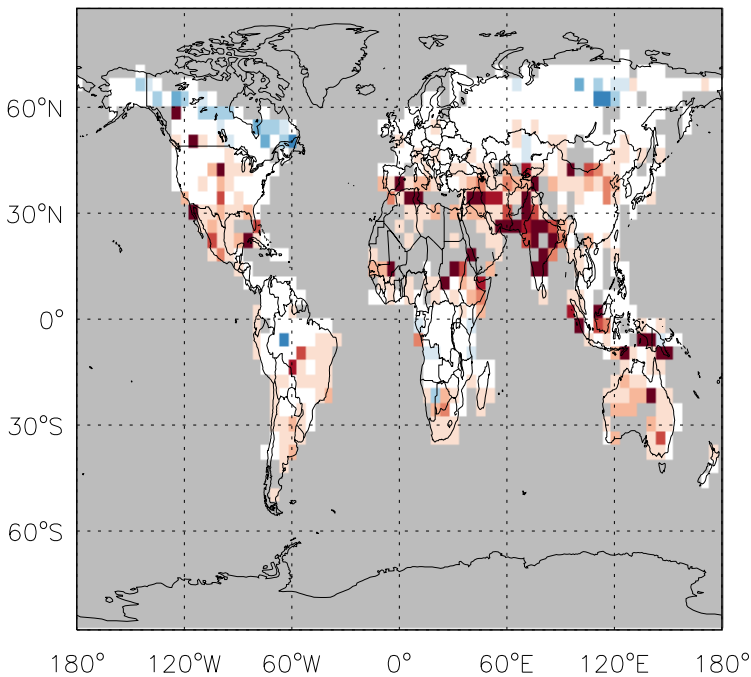

# GEOS-Chem Emission Ratio Maps

v11-01d-Run1 / v10-01-public-Run0

Ratio: ALK4 anthro+biofuel emissions for Jul

v11-01d-Run1 / v11-01b-Run0

Ratio: ALK4 anthro+biofuel emissions for Jul

v11-01d-Run1 / v10-01-public-Run0

Ratio: ALK4 biomass emissions for Jul

v11-01d-Run1 / v11-01b-Run0

Ratio: ALK4 biomass emissions for Jul