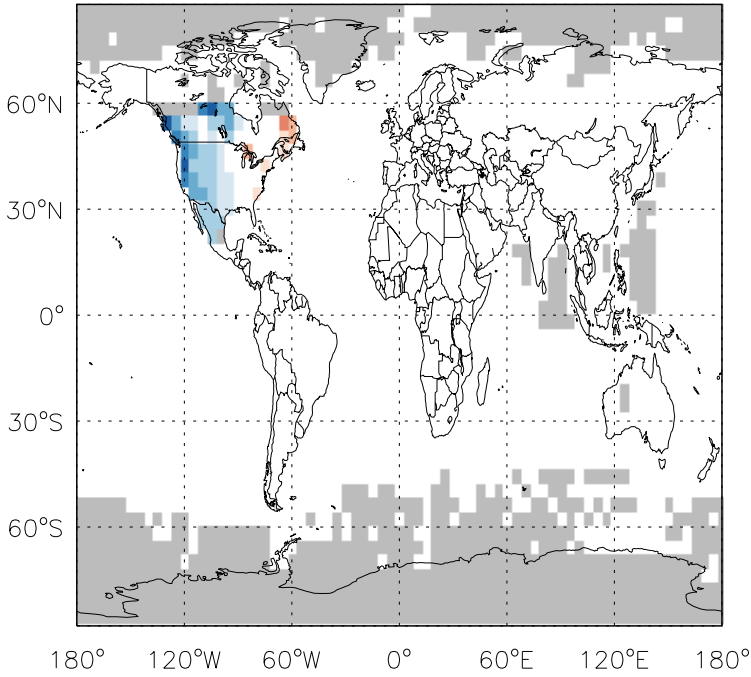

# GEOS-Chem Emission Ratio Maps

v11-01d-Run1 / v10-01-public-Run0

Ratio: ALK4 anthro+biofuel emissions for Jul

v11-01d-Run1 / v11-01b-Run0

Ratio: ALK4 anthro+biofuel emissions for Jul

v11-01d-Run1 / v10-01-public-Run0

Ratio: ALK4 biomass emissions for Jul

v11-01d-Run1 / v11-01b-Run0

Ratio: ALK4 biomass emissions for Jul