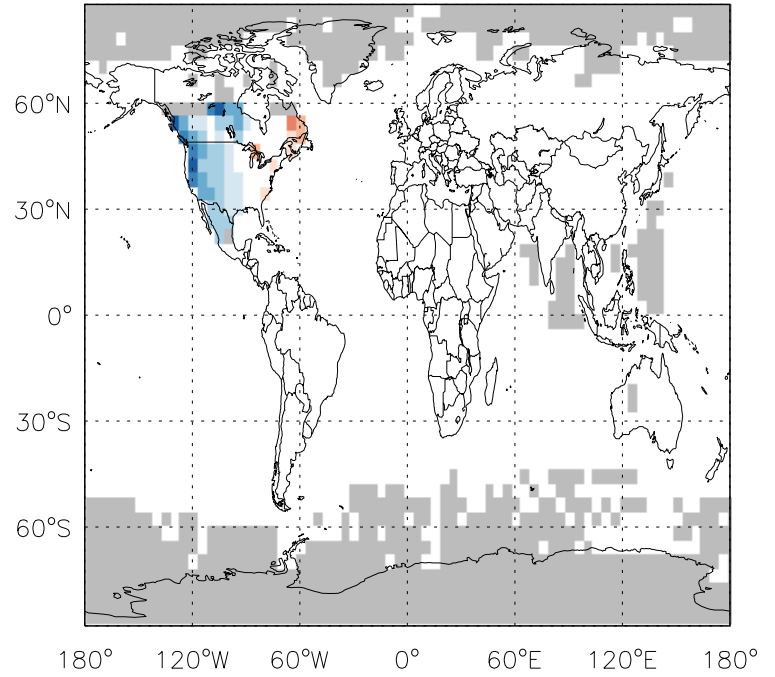

# GEOS-Chem Emission Ratio Maps

v11-01d-Run1 / v10-01-public-Run0

Ratio: ALK4 anthro+biofuel emissions for Jul

v11-01d-Run1 / v11-01b-Run0

Ratio: ALK4 anthro+biofuel emissions for Jul

v11-01d-Run1 / v10-01-public-Run0

Ratio: ALK4 biomass emissions for Jul

v11-01d-Run1 / v11-01b-Run0

Ratio: ALK4 biomass emissions for Jul