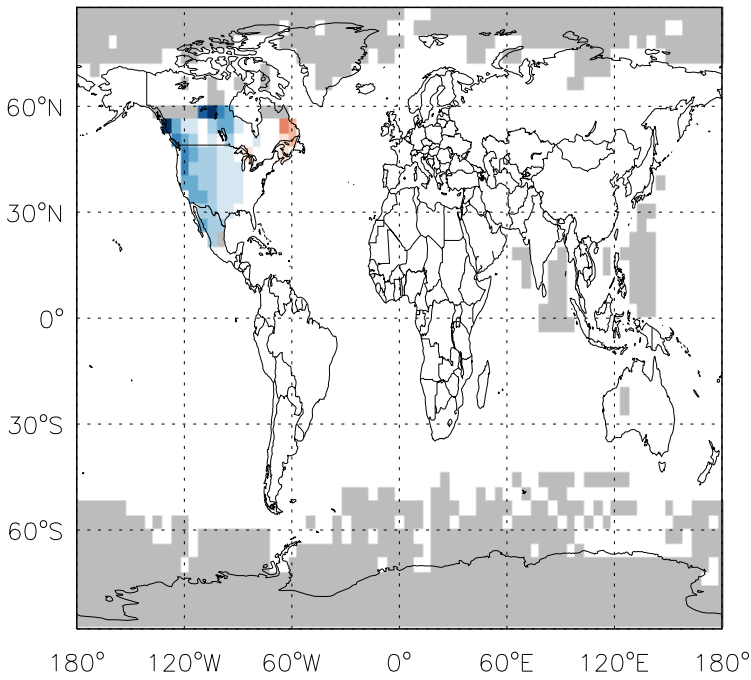

GEOS-Chem Emission Ratio Maps

v11-01d-Run1 / v10-01-public-Run0

v11-01d-Run1 / v11-01b-Run0

Ratio: ALK4 anthro+biofuel emissions for Oct

Ratio: ALK4 anthro+biofuel emissions for Oct

v11-01d-Run1 / v10-01-public-Run0

v11-01d-Run1 / v11-01b-Run0

Ratio: ALK4 biomass emissions for Oct

Ratio: ALK4 biomass emissions for Oct