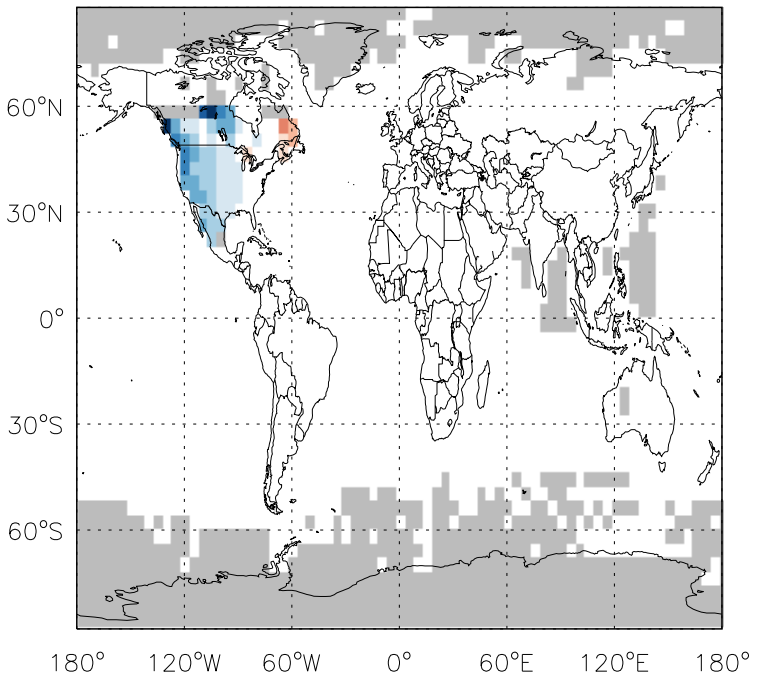

GEOS-Chem Emission Ratio Maps

v11-01d-Run1 / v10-01-public-Run0

v11-01d-Run1 / v11-01b-Run0

Ratio: ALK4 anthro+biofuel emissions for Oct

Ratio: ALK4 anthro+biofuel emissions for Oct

v11-01d-Run1 / v10-01-public-Run0

v11-01d-Run1 / v11-01b-Run0

Ratio: ALK4 biomass emissions for Oct

Ratio: ALK4 biomass emissions for Oct