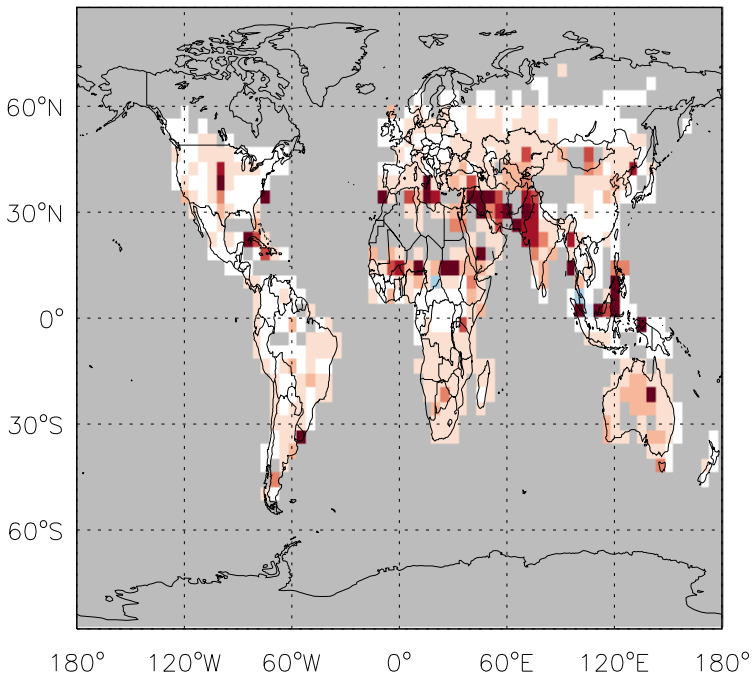

GEOS-Chem Emission Ratio Maps

v11-01d-Run1 / v10-01-public-Run0

Ratio: BC anthro emissions for Apr

v11-01d-Run1 / v11-01b-Run0

Ratio: BC anthro emissions for Apr

v11-01d-Run1 / v10-01-public-Run0

Ratio: BC biofuel emissions for Apr

v11-01d-Run1 / v11-01b-Run0

Ratio: BC biofuel emissions for Apr

GEOS-Chem Emission Ratio Maps

v11-01d-Run1 / v10-01-public-Run0

Ratio: BC biomass emissions for Apr

v11-01d-Run1 / v11-01b-Run0

Ratio: BC biomass emissions for Apr