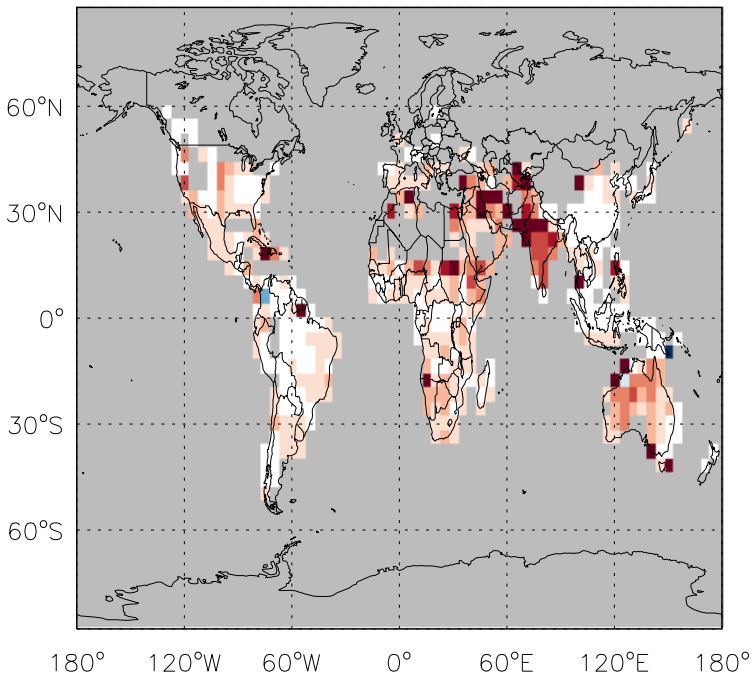

GEOS-Chem Emission Ratio Maps

v11-01d-Run1 / v10-01-public-Run0

Ratio: BC anthro emissions for Jan

v11-01d-Run1 / v11-01b-Run0

Ratio: BC anthro emissions for Jan

v11-01d-Run1 / v10-01-public-Run0

Ratio: BC biofuel emissions for Jan

v11-01d-Run1 / v11-01b-Run0

Ratio: BC biofuel emissions for Jan

GEOS-Chem Emission Ratio Maps

v11-01d-Run1 / v10-01-public-Run0

Ratio: BC biomass emissions for Jan

v11-01d-Run1 / v11-01b-Run0

Ratio: BC biomass emissions for Jan