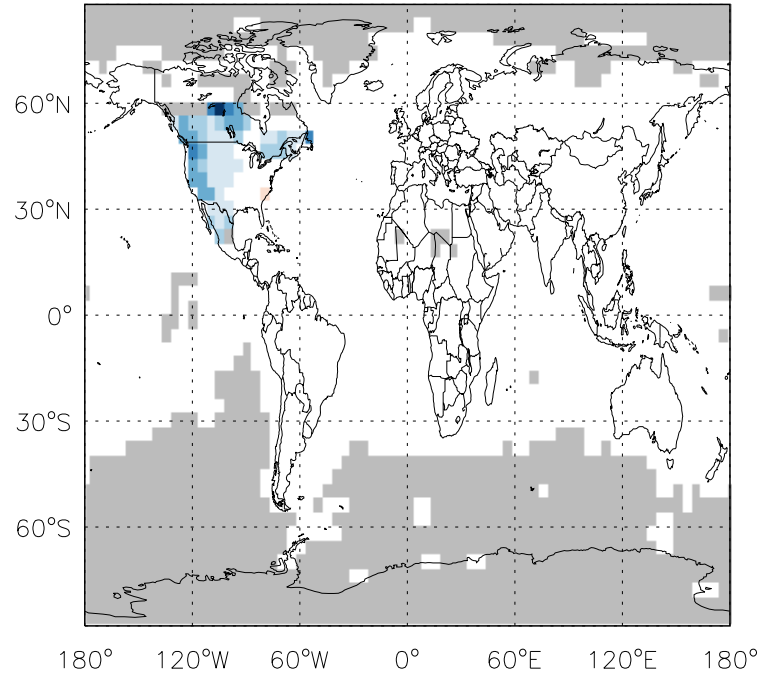

GEOS-Chem Emission Ratio Maps

v11-01d-Run1 / v10-01-public-Run0

Ratio: BC anthro emissions for Jul

v11-01d-Run1 / v11-01b-Run0

Ratio: BC anthro emissions for Jul

v11-01d-Run1 / v10-01-public-Run0

Ratio: BC biofuel emissions for Jul

v11-01d-Run1 / v11-01b-Run0

Ratio: BC biofuel emissions for Jul

GEOS-Chem Emission Ratio Maps

v11-01d-Run1 / v10-01-public-Run0

Ratio: BC biomass emissions for Jul

v11-01d-Run1 / v11-01b-Run0

Ratio: BC biomass emissions for Jul