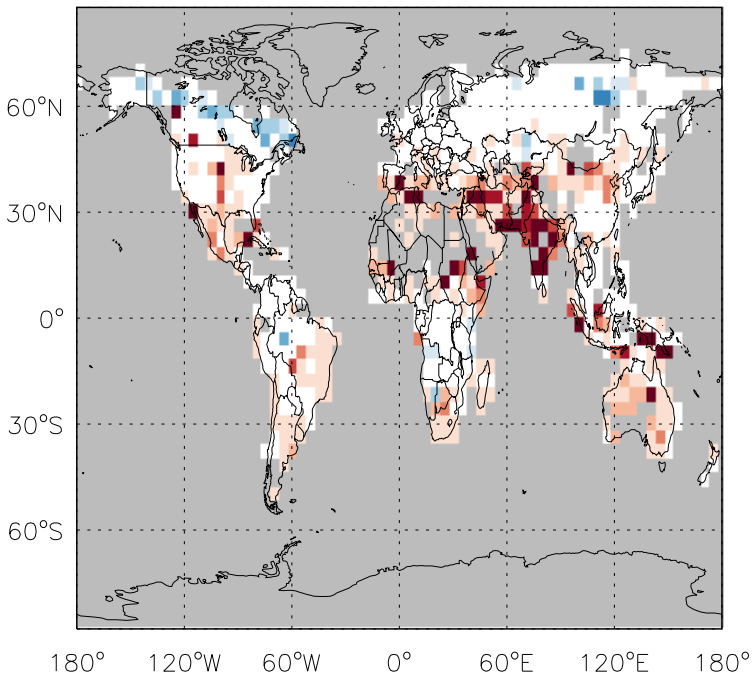

GEOS-Chem Emission Ratio Maps

v11-01d-Run1 / v10-01-public-Run0

Ratio: BC anthro emissions for Jul

v11-01d-Run1 / v11-01b-Run0

Ratio: BC anthro emissions for Jul

v11-01d-Run1 / v10-01-public-Run0

Ratio: BC biofuel emissions for Jul

v11-01d-Run1 / v11-01b-Run0

Ratio: BC biofuel emissions for Jul

GEOS-Chem Emission Ratio Maps

v11-01d-Run1 / v10-01-public-Run0

Ratio: BC biomass emissions for Jul

v11-01d-Run1 / v11-01b-Run0

Ratio: BC biomass emissions for Jul