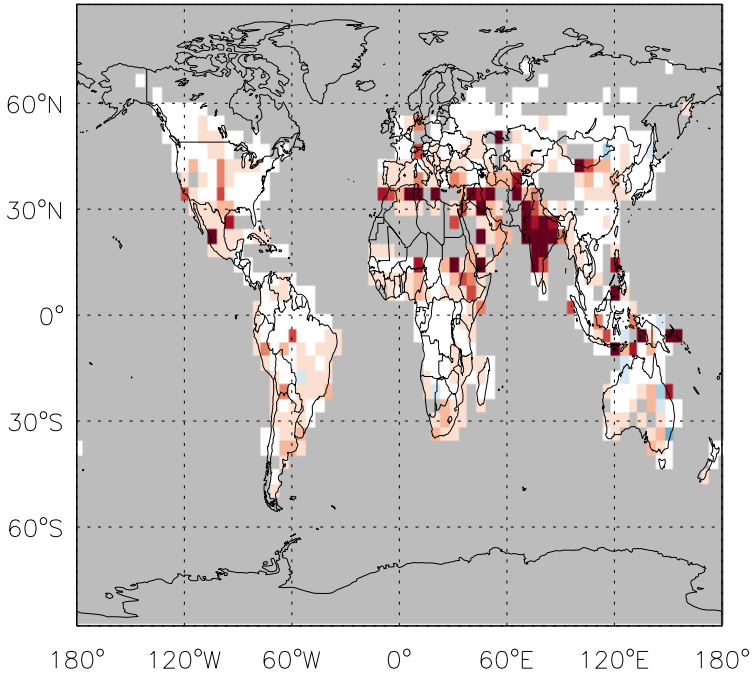

GEOS-Chem Emission Ratio Maps

v11-01d-Run1 / v10-01-public-Run0

Ratio: BC anthro emissions for Oct

v11-01d-Run1 / v11-01b-Run0

Ratio: BC anthro emissions for Oct

v11-01d-Run1 / v10-01-public-Run0

Ratio: BC biofuel emissions for Oct

v11-01d-Run1 / v11-01b-Run0

Ratio: BC biofuel emissions for Oct

GEOS-Chem Emission Ratio Maps

v11-01d-Run1 / v10-01-public-Run0

Ratio: BC biomass emissions for Oct

v11-01d-Run1 / v11-01b-Run0

Ratio: BC biomass emissions for Oct