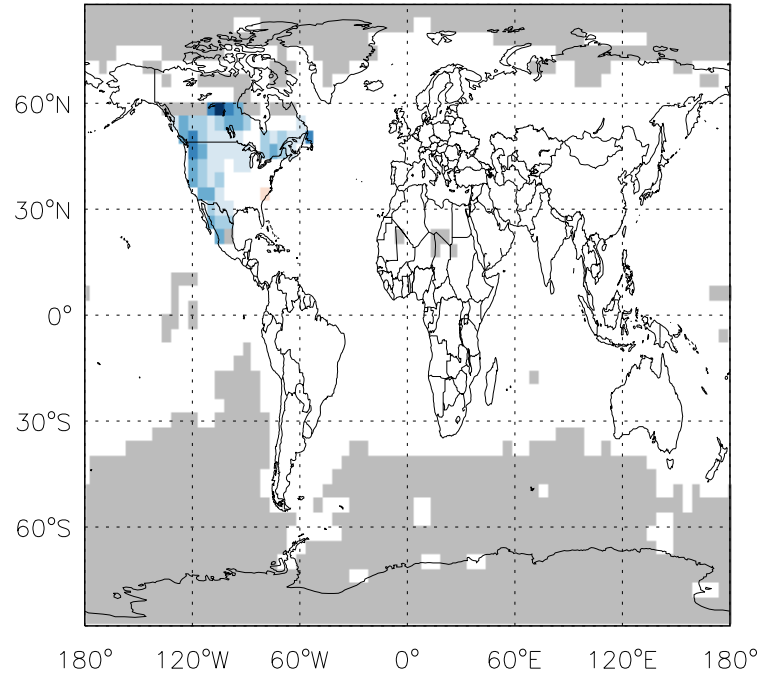

GEOS-Chem Emission Ratio Maps

v11-01d-Run1 / v10-01-public-Run0

Ratio: BC anthro emissions for Oct

v11-01d-Run1 / v11-01b-Run0

Ratio: BC anthro emissions for Oct

v11-01d-Run1 / v10-01-public-Run0

Ratio: BC biofuel emissions for Oct

v11-01d-Run1 / v11-01b-Run0

Ratio: BC biofuel emissions for Oct

GEOS-Chem Emission Ratio Maps

v11-01d-Run1 / v10-01-public-Run0

Ratio: BC biomass emissions for Oct

v11-01d-Run1 / v11-01b-Run0

Ratio: BC biomass emissions for Oct