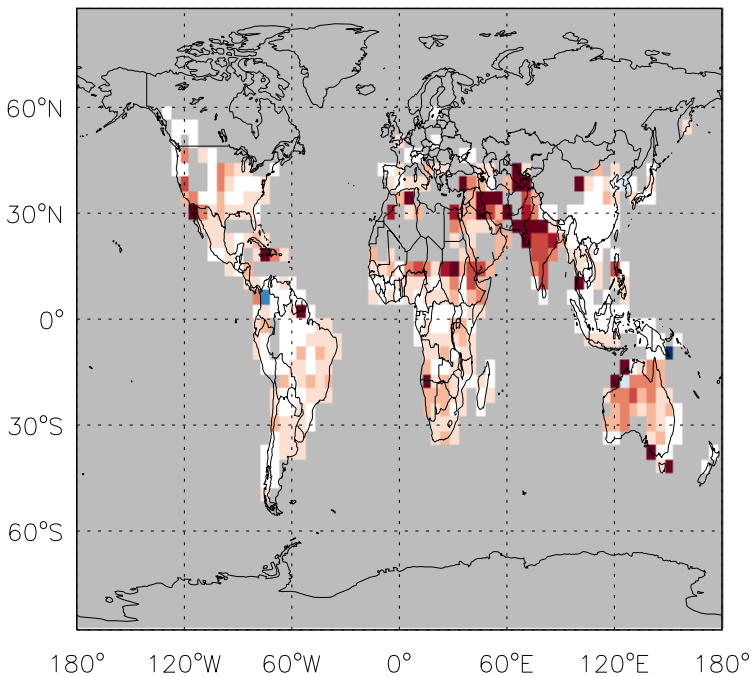

GEOS-Chem Emission Ratio Maps

v11-01d-Run1 / v10-01-public-Run0

Ratio: CH₂O anthro+biofuel emissions for Jan

v11-01d-Run1 / v11-01b-Run0

Ratio: CH₂O anthro+biofuel emissions for Jan

v11-01d-Run1 / v10-01-public-Run0

Ratio: CH₂O biomass emissions for Jan

v11-01d-Run1 / v11-01b-Run0

Ratio: CH₂O biomass emissions for Jan