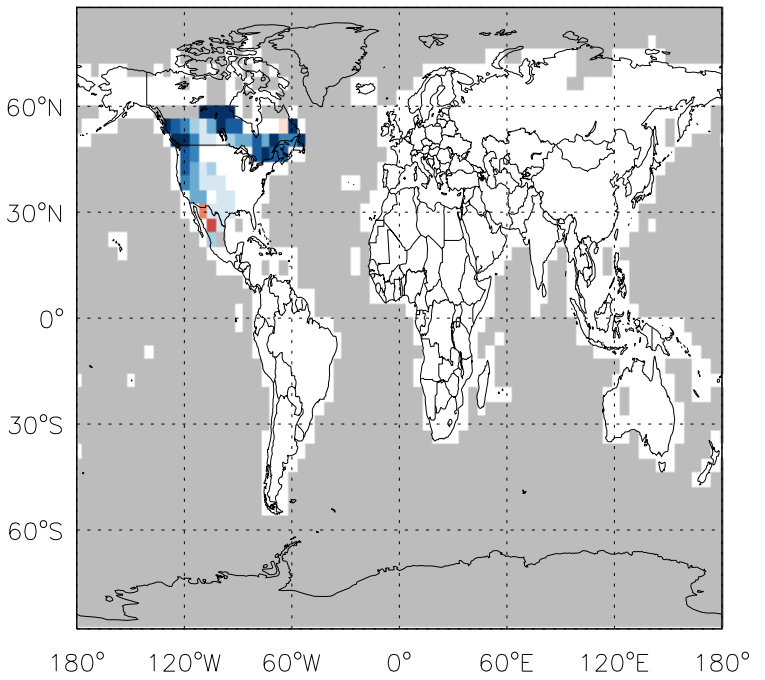

GEOS-Chem Emission Ratio Maps

v11-01d-Run1 / v10-01-public-Run0

v11-01d-Run1 / v11-01b-Run0

Ratio: CH₂O anthro+biofuel emissions for Jul

Ratio: CH₂O anthro+biofuel emissions for Jul

v11-01d-Run1 / v10-01-public-Run0

v11-01d-Run1 / v11-01b-Run0

Ratio: CH₂O biomass emissions for Jul

Ratio: CH₂O biomass emissions for Jul