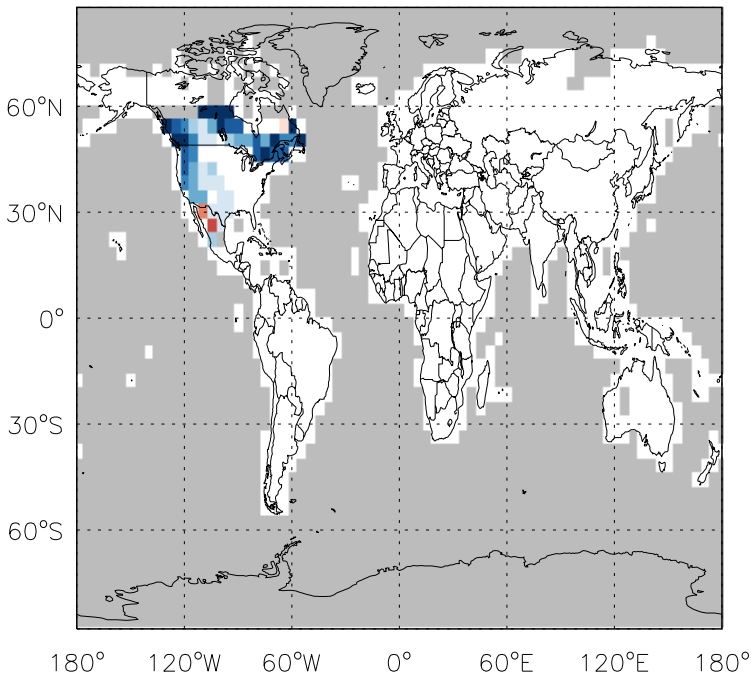

GEOS-Chem Emission Ratio Maps

v11-01d-Run1 / v10-01-public-Run0

v11-01d-Run1 / v11-01b-Run0

Ratio: CH₂O anthro+biofuel emissions for Jul

Ratio: CH₂O anthro+biofuel emissions for Jul

v11-01d-Run1 / v10-01-public-Run0

v11-01d-Run1 / v11-01b-Run0

Ratio: CH₂O biomass emissions for Jul

Ratio: CH₂O biomass emissions for Jul