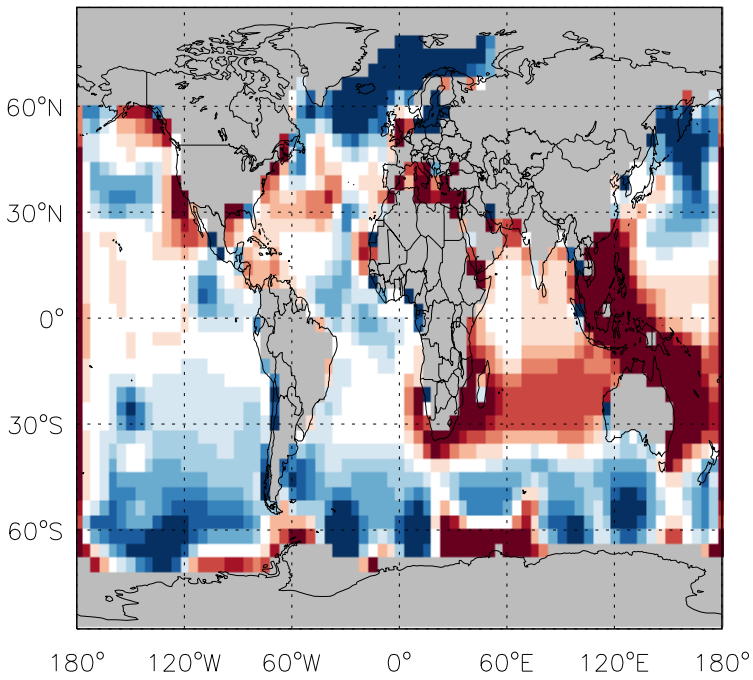

GEOS-Chem Emission Ratio Maps

v11-01d-Run1 / v10-01-public-Run0

Ratio: DMS biogenic emissions for Apr

v11-01d-Run1 / v11-01b-Run0

Ratio: DMS biogenic emissions for Apr