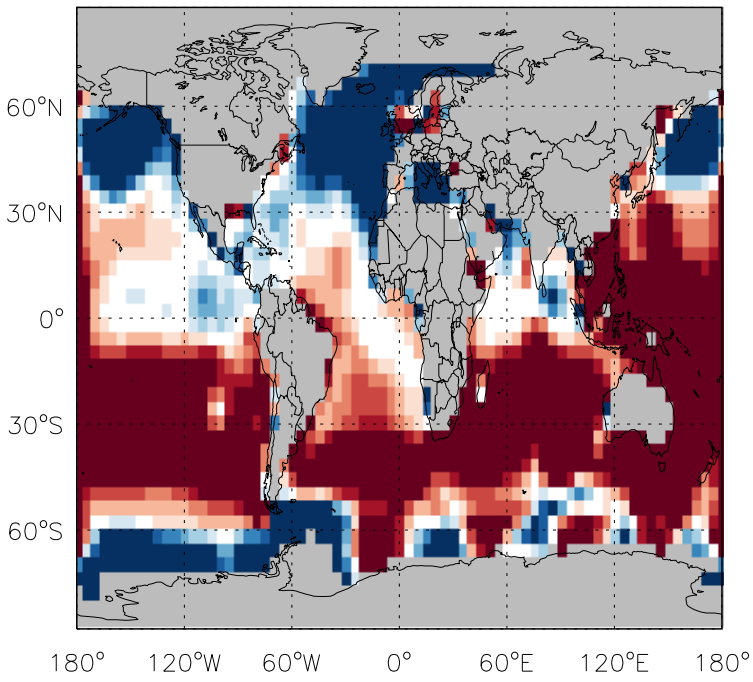

GEOS-Chem Emission Ratio Maps

v11-01d-Run1 / v10-01-public-Run0

Ratio: DMS biogenic emissions for Jan

v11-01d-Run1 / v11-01b-Run0

Ratio: DMS biogenic emissions for Jan