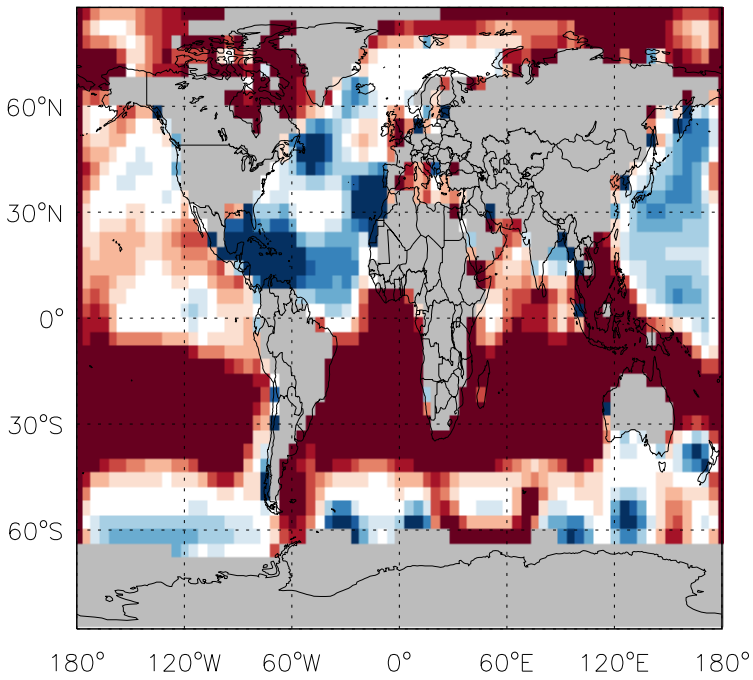

GEOS-Chem Emission Ratio Maps

v11-01d-Run1 / v10-01-public-Run0

Ratio: DMS biogenic emissions for Jul

v11-01d-Run1 / v11-01b-Run0

Ratio: DMS biogenic emissions for Jul