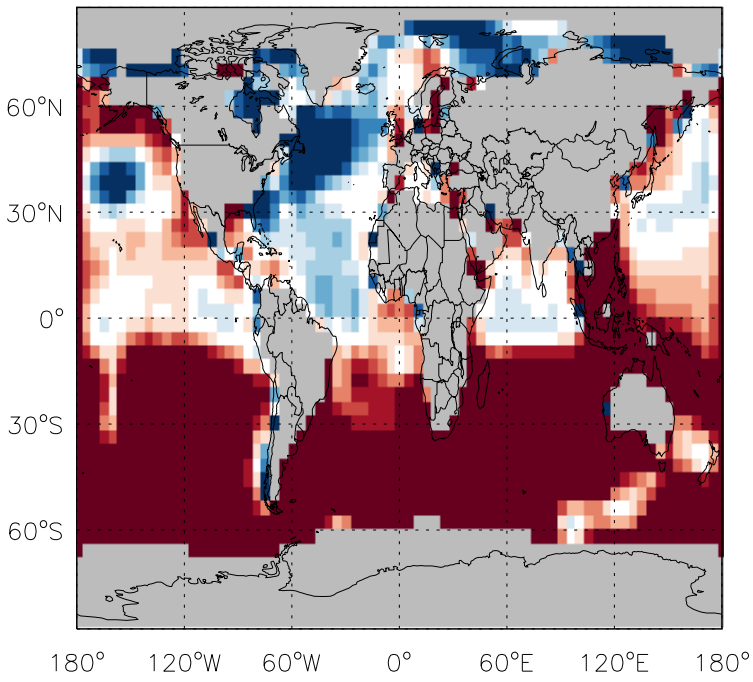

GEOS-Chem Emission Ratio Maps

v11-01d-Run1 / v10-01-public-Run0

Ratio: DMS biogenic emissions for Oct

v11-01d-Run1 / v11-01b-Run0

Ratio: DMS biogenic emissions for Oct