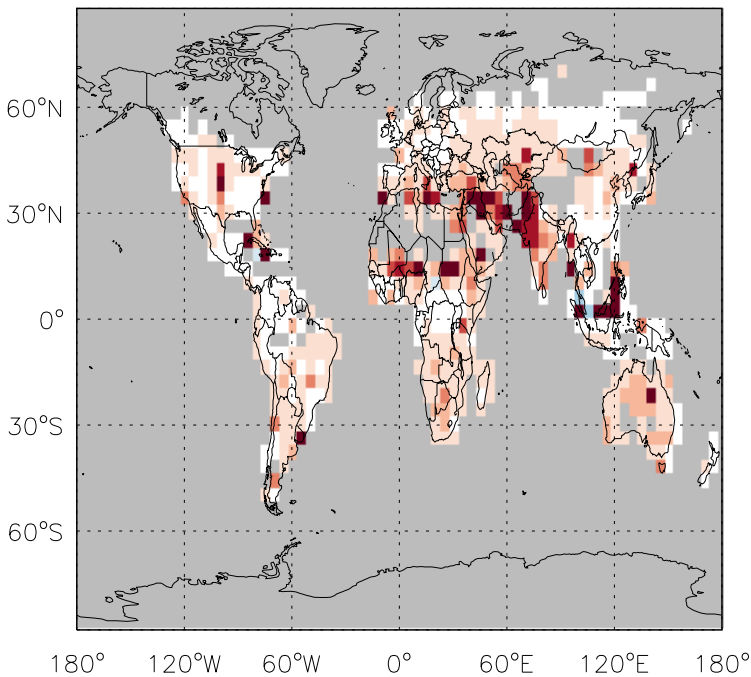

GEOS-Chem Emission Ratio Maps

v11-01d-Run1 / v10-01-public-Run0

Ratio: MEK anthro+biofuel emissions for Apr

v11-01d-Run1 / v11-01b-Run0

Ratio: MEK anthro+biofuel emissions for Apr

v11-01d-Run1 / v10-01-public-Run0

Ratio: MEK biomass emissions for Apr

v11-01d-Run1 / v11-01b-Run0

Ratio: MEK biomass emissions for Apr