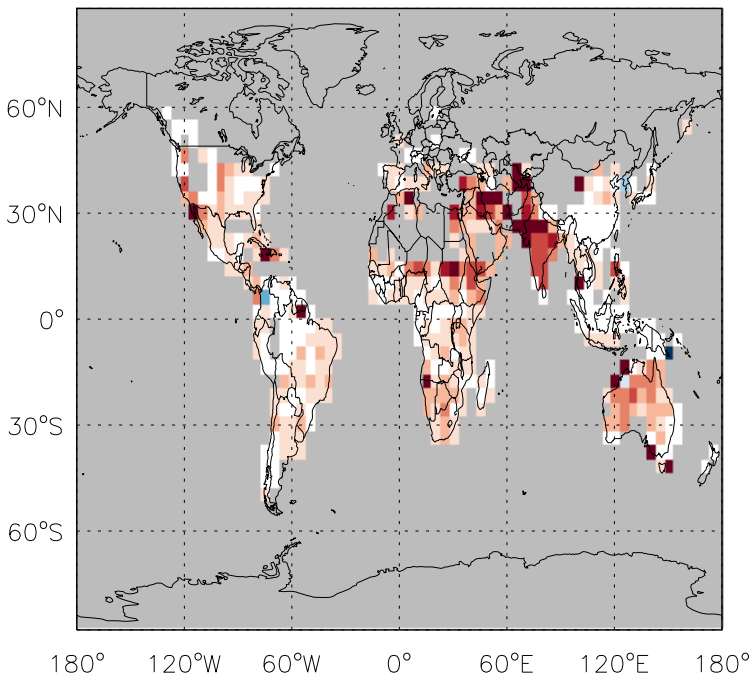

GEOS-Chem Emission Ratio Maps

v11-01d-Run1 / v10-01-public-Run0

Ratio: MEK anthro+biofuel emissions for Jan

v11-01d-Run1 / v11-01b-Run0

Ratio: MEK anthro+biofuel emissions for Jan

v11-01d-Run1 / v10-01-public-Run0

Ratio: MEK biomass emissions for Jan

v11-01d-Run1 / v11-01b-Run0

Ratio: MEK biomass emissions for Jan