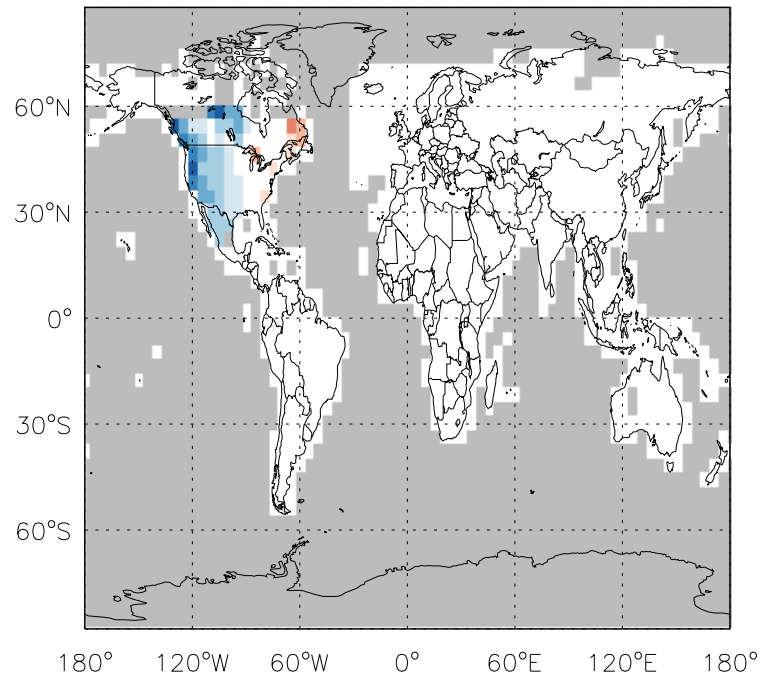

GEOS-Chem Emission Ratio Maps

v11-01d-Run1 / v10-01-public-Run0

Ratio: MEK anthro+biofuel emissions for Jul

v11-01d-Run1 / v11-01b-Run0

Ratio: MEK anthro+biofuel emissions for Jul

v11-01d-Run1 / v10-01-public-Run0

Ratio: MEK biomass emissions for Jul

v11-01d-Run1 / v11-01b-Run0

Ratio: MEK biomass emissions for Jul