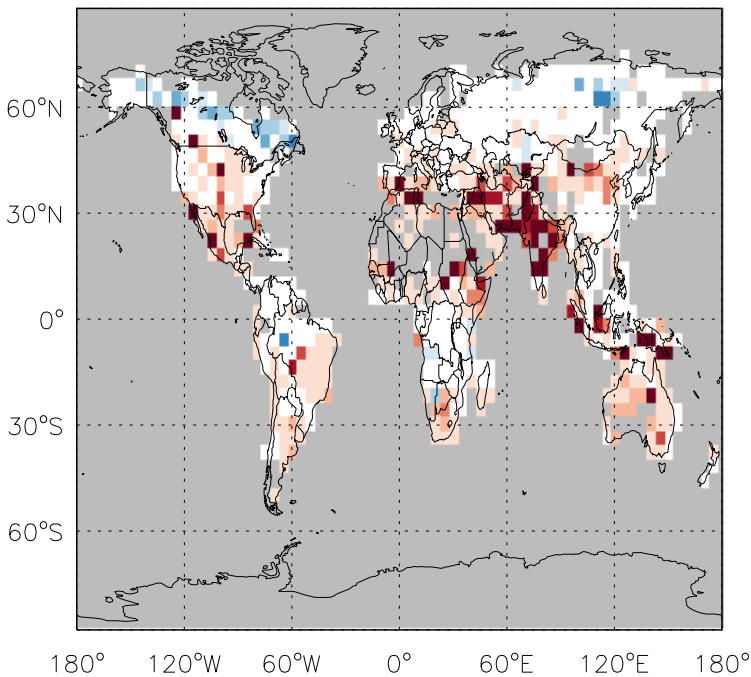

GEOS-Chem Emission Ratio Maps

v11-01d-Run1 / v10-01-public-Run0

Ratio: MEK anthro+biofuel emissions for Jul

v11-01d-Run1 / v11-01b-Run0

Ratio: MEK anthro+biofuel emissions for Jul

v11-01d-Run1 / v10-01-public-Run0

Ratio: MEK biomass emissions for Jul

v11-01d-Run1 / v11-01b-Run0

Ratio: MEK biomass emissions for Jul