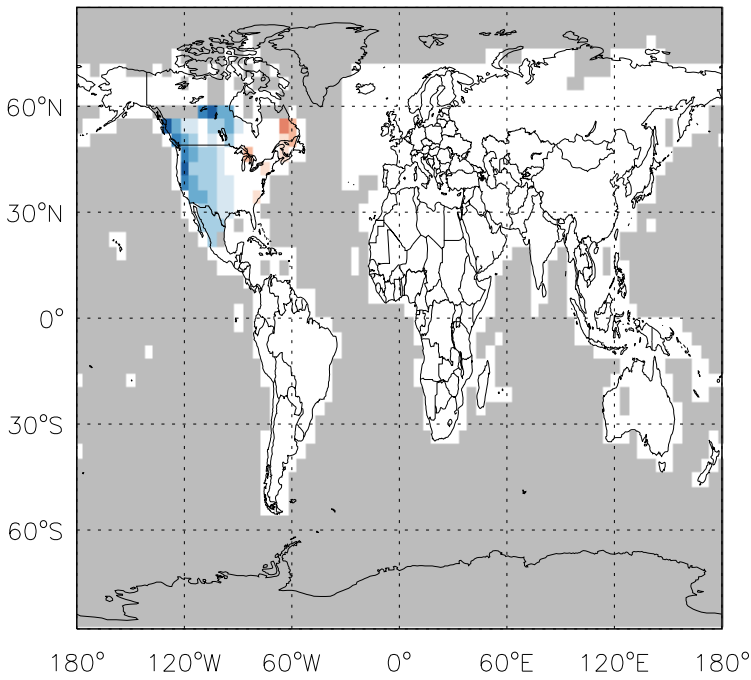

GEOS-Chem Emission Ratio Maps

v11-01d-Run1 / v10-01-public-Run0

Ratio: MEK anthro+biofuel emissions for Jul

v11-01d-Run1 / v11-01b-Run0

Ratio: MEK anthro+biofuel emissions for Jul

v11-01d-Run1 / v10-01-public-Run0

Ratio: MEK biomass emissions for Jul

v11-01d-Run1 / v11-01b-Run0

Ratio: MEK biomass emissions for Jul