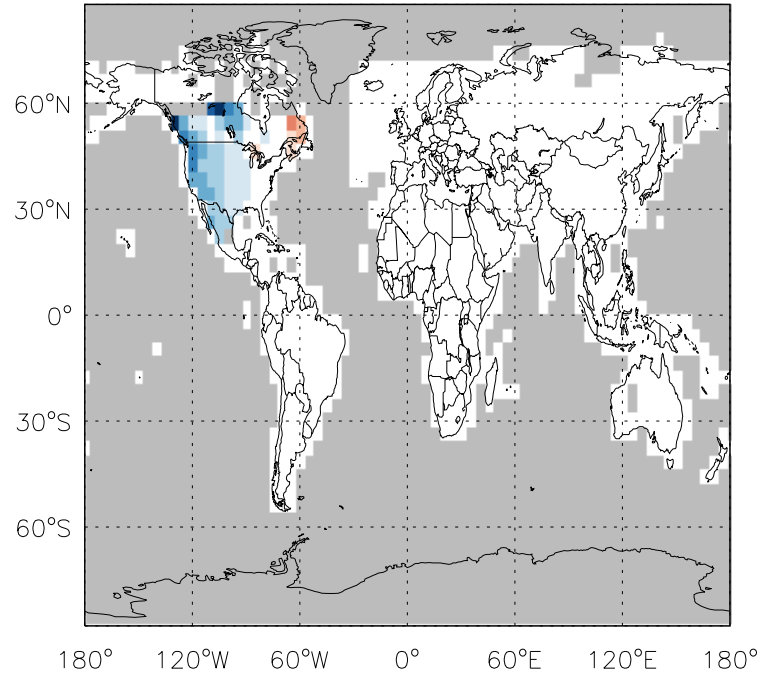

GEOS-Chem Emission Ratio Maps

v11-01d-Run1 / v10-01-public-Run0

Ratio: MEK anthro+biofuel emissions for Oct

v11-01d-Run1 / v11-01b-Run0

Ratio: MEK anthro+biofuel emissions for Oct

v11-01d-Run1 / v10-01-public-Run0

Ratio: MEK biomass emissions for Oct

v11-01d-Run1 / v11-01b-Run0

Ratio: MEK biomass emissions for Oct