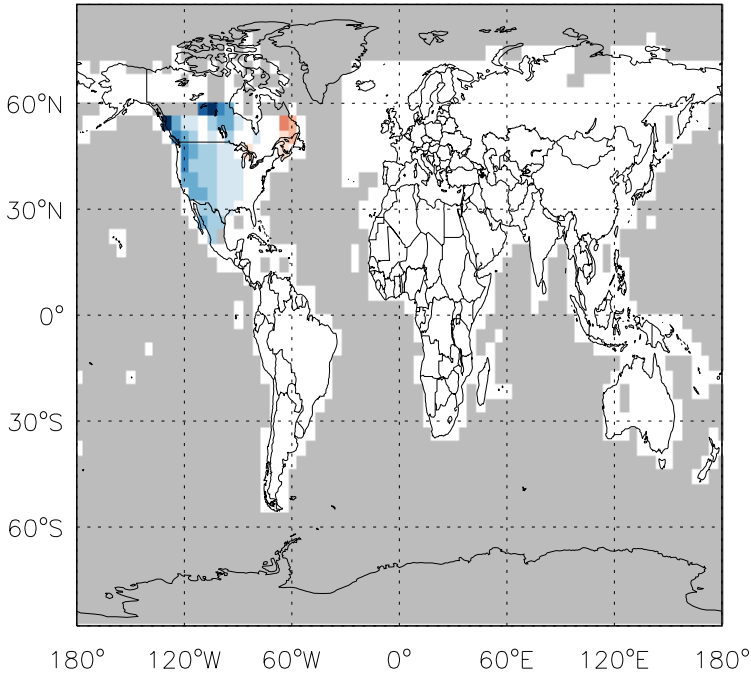

GEOS-Chem Emission Ratio Maps

v11-01d-Run1 / v10-01-public-Run0

Ratio: MEK anthro+biofuel emissions for Oct

v11-01d-Run1 / v11-01b-Run0

Ratio: MEK anthro+biofuel emissions for Oct

v11-01d-Run1 / v10-01-public-Run0

Ratio: MEK biomass emissions for Oct

v11-01d-Run1 / v11-01b-Run0

Ratio: MEK biomass emissions for Oct