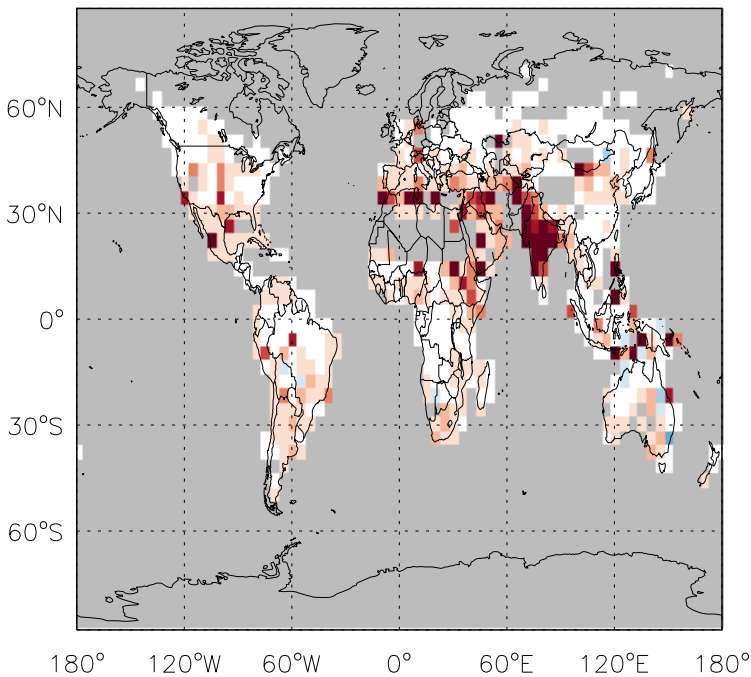

GEOS-Chem Emission Ratio Maps

v11-01d-Run1 / v10-01-public-Run0

Ratio: MEK anthro+biofuel emissions for Oct

v11-01d-Run1 / v11-01b-Run0

Ratio: MEK anthro+biofuel emissions for Oct

v11-01d-Run1 / v10-01-public-Run0

Ratio: MEK biomass emissions for Oct

v11-01d-Run1 / v11-01b-Run0

Ratio: MEK biomass emissions for Oct