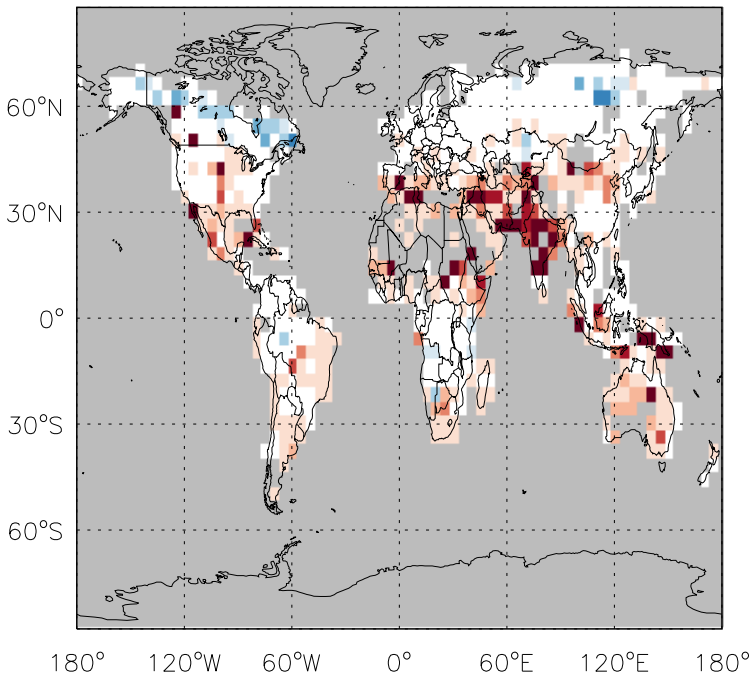

# GEOS-Chem Emission Ratio Maps

v11-01d-Run1 / v10-01-public-Run0

Ratio: NO anthro+biofuel emissions for Jul

v11-01d-Run1 / v11-01b-Run0

Ratio: NO anthro+biofuel emissions for Jul

v11-01d-Run1 / v10-01-public-Run0

Ratio: NO column aircraft emissions for Jul

v11-01d-Run1 / v11-01b-Run0

Ratio: NO column aircraft emissions for Jul

# GEOS-Chem Emission Ratio Maps

v11-01d-Run1 / v10-01-public-Run0

Ratio: NO biomass emissions for Jul

v11-01d-Run1 / v11-01b-Run0

Ratio: NO biomass emissions for Jul

v11-01d-Run1 / v10-01-public-Run0

Ratio: NO fertilizer emissions for Jul