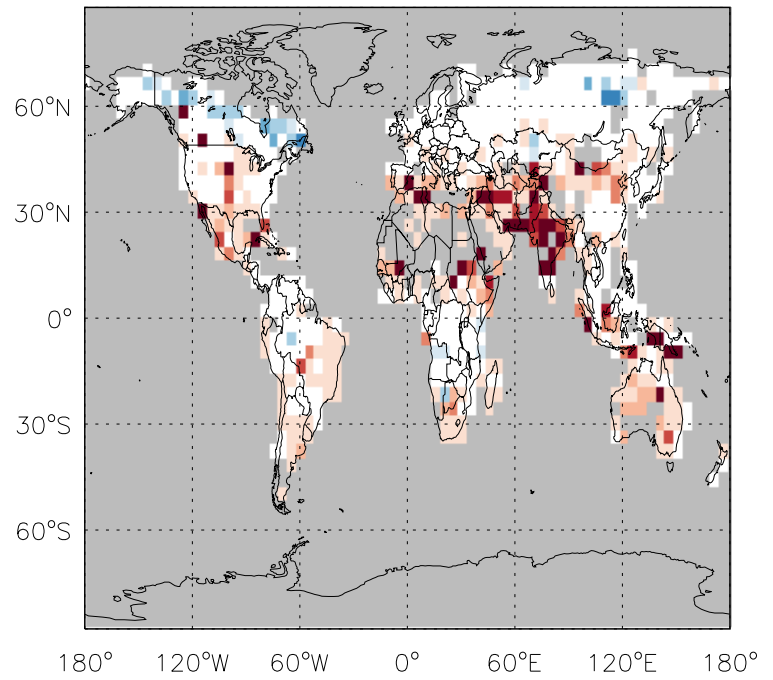

Ratio: NO column aircraft emissions for Jul

v11-01d-Run1 / v11-01b-Run0

Ratio: NO column aircraft emissions for Jul

# GEOS-Chem Emission Ratio Maps

v11-01d-Run1 / v10-01-public-Run0

Ratio: NO biomass emissions for Jul

v11-01d-Run1 / v11-01b-Run0

Ratio: NO biomass emissions for Jul

v11-01d-Run1 / v10-01-public-Run0

Ratio: NO fertilizer emissions for Jul

v11-01d-Run1 / v11-01b-Run0

Ratio: NO fertilizer emissions for Jul

GEOS-Chem Emission Ratio Maps

v11-01d-Run1 / v10-01-public-Run0

Ratio: NO soil emissions for Jul

v11-01d-Run1 / v11-01b-Run0

Ratio: NO soil emissions for Jul