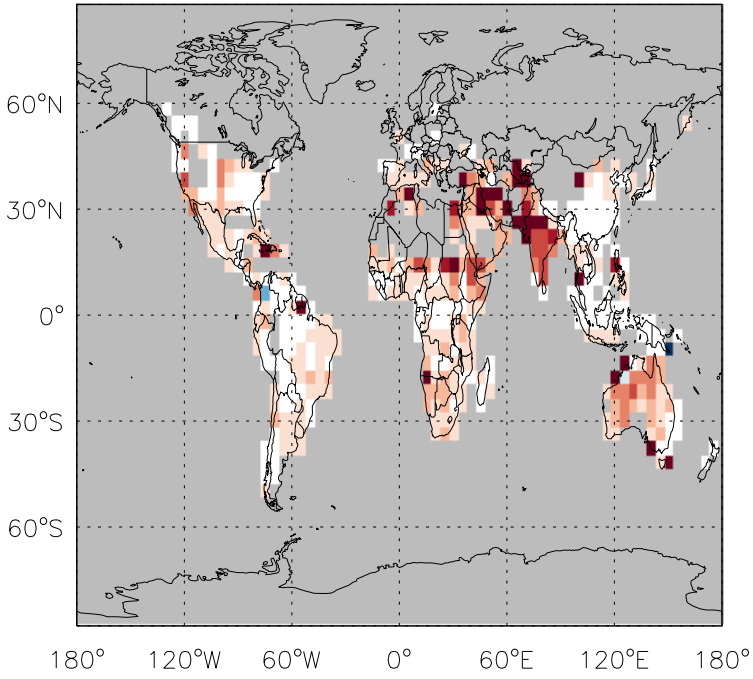

GEOS-Chem Emission Ratio Maps

v11-01d-Run1 / v10-01-public-Run0

Ratio: OC anthro emissions for Jan

v11-01d-Run1 / v11-01b-Run0

Ratio: OC anthro emissions for Jan

v11-01d-Run1 / v10-01-public-Run0

Ratio: OC biofuel emissions for Jan

v11-01d-Run1 / v11-01b-Run0

Ratio: OC biofuel emissions for Jan

GEOS-Chem Emission Ratio Maps

v11-01d-Run1 / v10-01-public-Run0

Ratio: OC biomass emissions for Jan

v11-01d-Run1 / v11-01b-Run0

Ratio: OC biomass emissions for Jan

v11-01d-Run1 / v10-01-public-Run0

Ratio: OC biogenic emissions for Jan

v11-01d-Run1 / v11-01b-Run0

Ratio: OC biogenic emissions for Jan