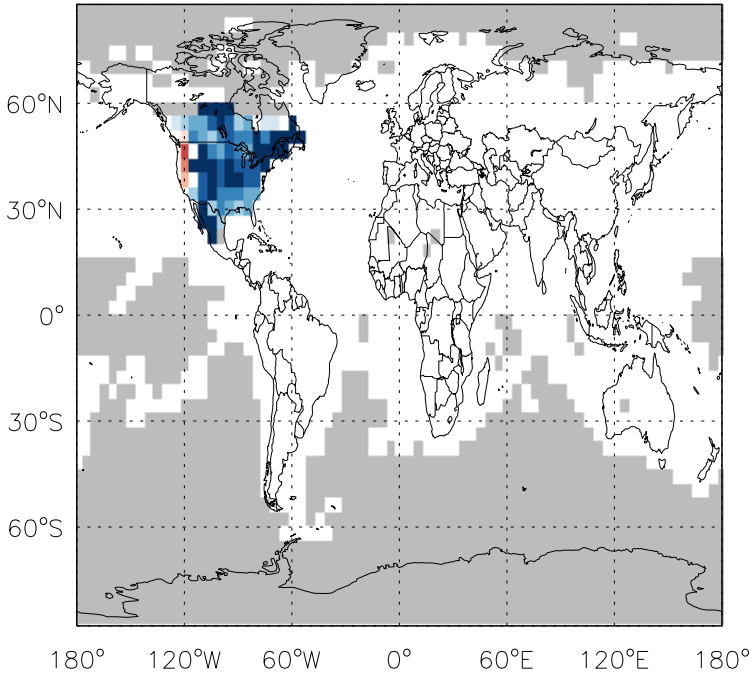

GEOS-Chem Emission Ratio Maps

v11-01d-Run1 / v10-01-public-Run0

Ratio: OC anthro emissions for Jan

v11-01d-Run1 / v11-01b-Run0

Ratio: OC anthro emissions for Jan

v11-01d-Run1 / v10-01-public-Run0

Ratio: OC biofuel emissions for Jan

v11-01d-Run1 / v11-01b-Run0

Ratio: OC biofuel emissions for Jan

GEOS-Chem Emission Ratio Maps

v11-01d-Run1 / v10-01-public-Run0

Ratio: OC biomass emissions for Jan

v11-01d-Run1 / v11-01b-Run0

Ratio: OC biomass emissions for Jan