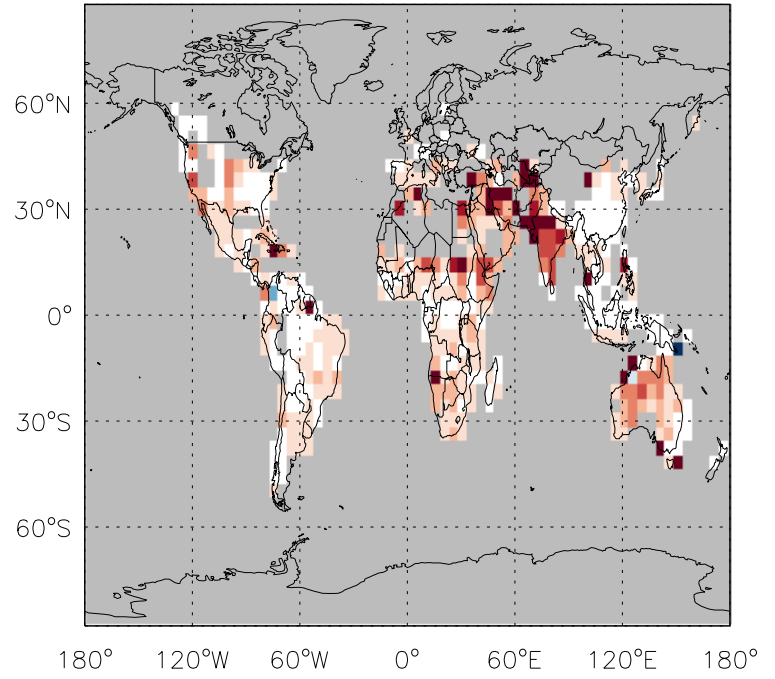

GEOS-Chem Emission Ratio Maps

v11-01d-Run1 / v10-01-public-Run0

Ratio: OC anthro emissions for Jan

v11-01d-Run1 / v11-01b-Run0

Ratio: OC anthro emissions for Jan

v11-01d-Run1 / v10-01-public-Run0

Ratio: OC biofuel emissions for Jan

v11-01d-Run1 / v11-01b-Run0

Ratio: OC biofuel emissions for Jan

GEOS-Chem Emission Ratio Maps

v11-01d-Run1 / v10-01-public-Run0

Ratio: OC biomass emissions for Jan

v11-01d-Run1 / v11-01b-Run0

Ratio: OC biomass emissions for Jan

v11-01d-Run1 / v10-01-public-Run0

Ratio: OC biogenic emissions for Jan

v11-01d-Run1 / v11-01b-Run0

Ratio: OC biogenic emissions for Jan