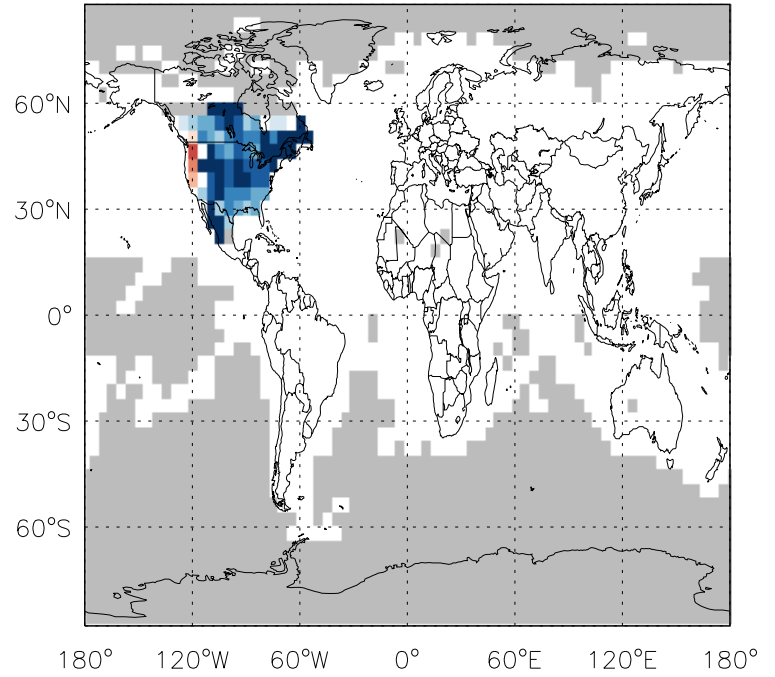

GEOS-Chem Emission Ratio Maps

v11-01d-Run1 / v10-01-public-Run0

Ratio: OC anthro emissions for Jan

v11-01d-Run1 / v11-01b-Run0

Ratio: OC anthro emissions for Jan

v11-01d-Run1 / v10-01-public-Run0

Ratio: OC biofuel emissions for Jan

v11-01d-Run1 / v11-01b-Run0

Ratio: OC biofuel emissions for Jan

GEOS-Chem Emission Ratio Maps

v11-01d-Run1 / v10-01-public-Run0

Ratio: OC biomass emissions for Jan

v11-01d-Run1 / v11-01b-Run0

Ratio: OC biomass emissions for Jan