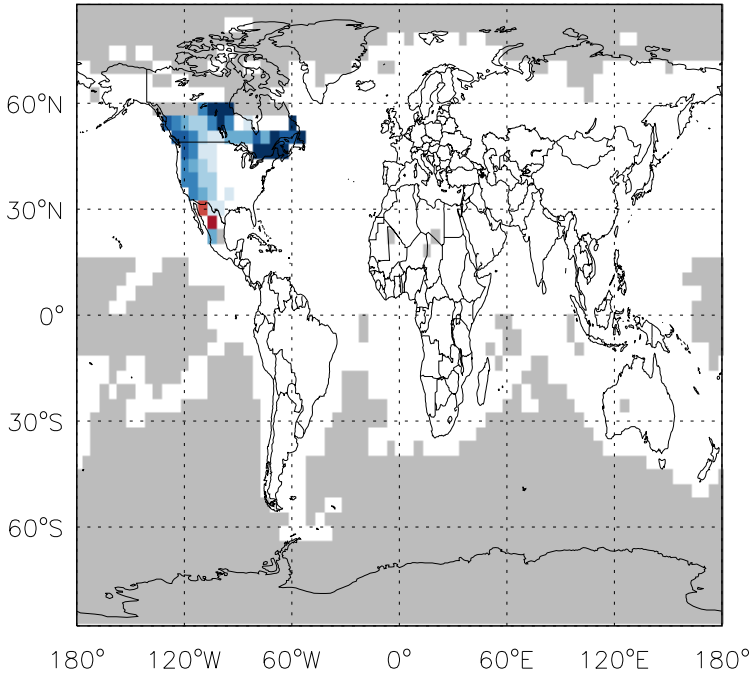

GEOS-Chem Emission Ratio Maps

v11-01d-Run1 / v10-01-public-Run0

Ratio: OC anthro emissions for Jul

v11-01d-Run1 / v11-01b-Run0

Ratio: OC anthro emissions for Jul

v11-01d-Run1 / v10-01-public-Run0

Ratio: OC biofuel emissions for Jul

v11-01d-Run1 / v11-01b-Run0

Ratio: OC biofuel emissions for Jul

GEOS-Chem Emission Ratio Maps

v11-01d-Run1 / v10-01-public-Run0

Ratio: OC biomass emissions for Jul

v11-01d-Run1 / v11-01b-Run0

Ratio: OC biomass emissions for Jul