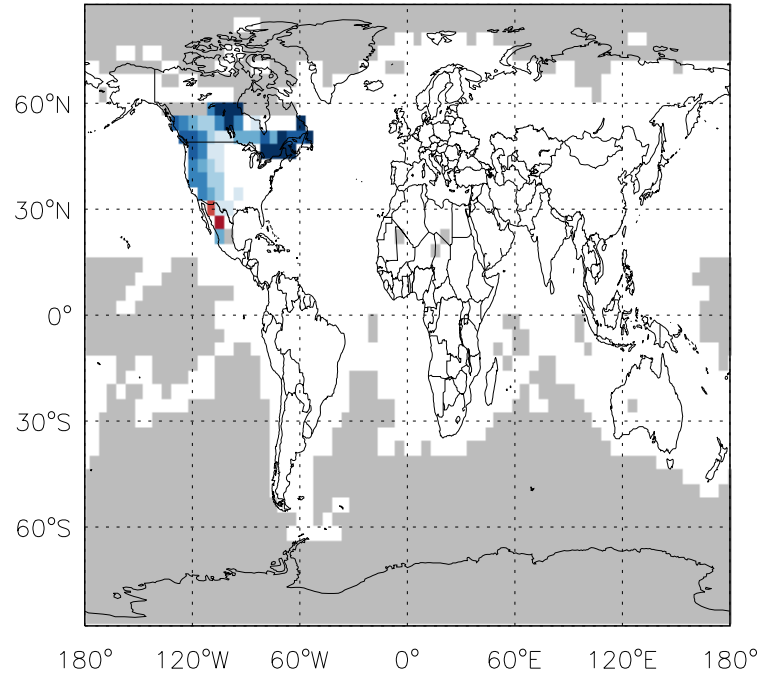

GEOS-Chem Emission Ratio Maps

v11-01d-Run1 / v10-01-public-Run0

Ratio: OC anthro emissions for Jul

v11-01d-Run1 / v11-01b-Run0

Ratio: OC anthro emissions for Jul

v11-01d-Run1 / v10-01-public-Run0

Ratio: OC biofuel emissions for Jul

v11-01d-Run1 / v11-01b-Run0

Ratio: OC biofuel emissions for Jul

GEOS-Chem Emission Ratio Maps

v11-01d-Run1 / v10-01-public-Run0

Ratio: OC biomass emissions for Jul

v11-01d-Run1 / v11-01b-Run0

Ratio: OC biomass emissions for Jul