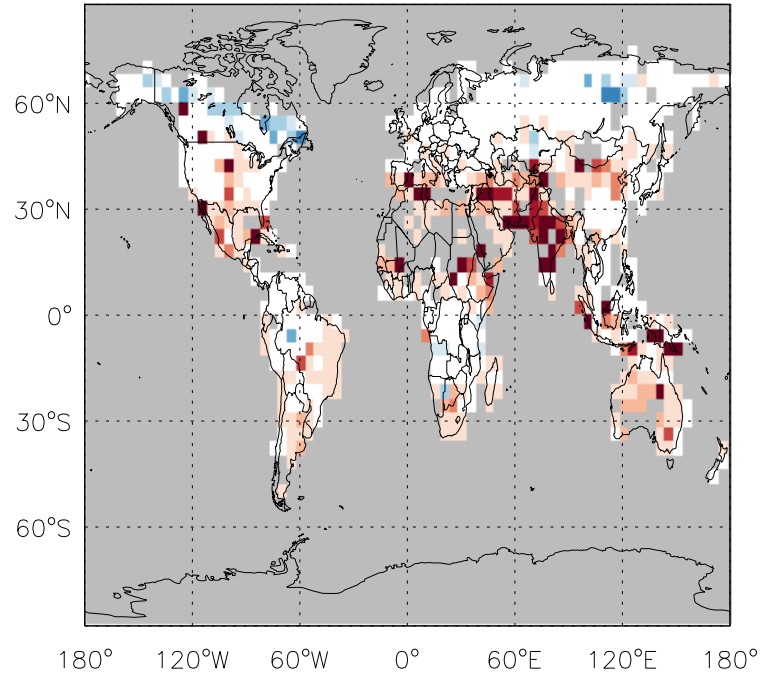

GEOS-Chem Emission Ratio Maps

v11-01d-Run1 / v10-01-public-Run0

Ratio: OC anthro emissions for Jul

v11-01d-Run1 / v11-01b-Run0

Ratio: OC anthro emissions for Jul

v11-01d-Run1 / v10-01-public-Run0

Ratio: OC biofuel emissions for Jul

v11-01d-Run1 / v11-01b-Run0

Ratio: OC biofuel emissions for Jul

GEOS-Chem Emission Ratio Maps

v11-01d-Run1 / v10-01-public-Run0

Ratio: OC biomass emissions for Jul

v11-01d-Run1 / v11-01b-Run0

Ratio: OC biomass emissions for Jul

v11-01d-Run1 / v10-01-public-Run0

Ratio: OC biogenic emissions for Jul

v11-01d-Run1 / v11-01b-Run0

Ratio: OC biogenic emissions for Jul