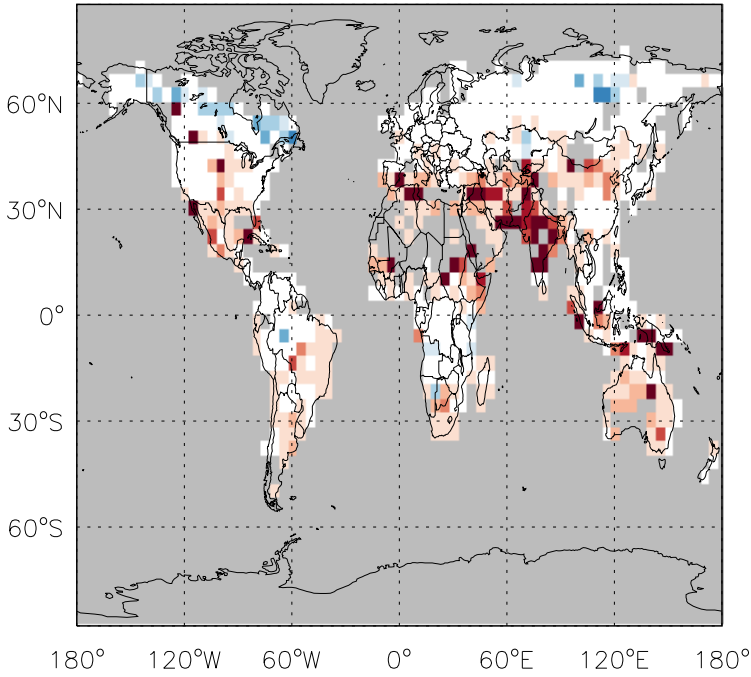

GEOS-Chem Emission Ratio Maps

v11-01d-Run1 / v10-01-public-Run0

Ratio: OC anthro emissions for Jul

v11-01d-Run1 / v11-01b-Run0

Ratio: OC anthro emissions for Jul

v11-01d-Run1 / v10-01-public-Run0

Ratio: OC biofuel emissions for Jul

v11-01d-Run1 / v11-01b-Run0

Ratio: OC biofuel emissions for Jul

GEOS-Chem Emission Ratio Maps

v11-01d-Run1 / v10-01-public-Run0

Ratio: OC biomass emissions for Jul

v11-01d-Run1 / v11-01b-Run0

Ratio: OC biomass emissions for Jul

v11-01d-Run1 / v10-01-public-Run0

Ratio: OC biogenic emissions for Jul

v11-01d-Run1 / v11-01b-Run0

Ratio: OC biogenic emissions for Jul