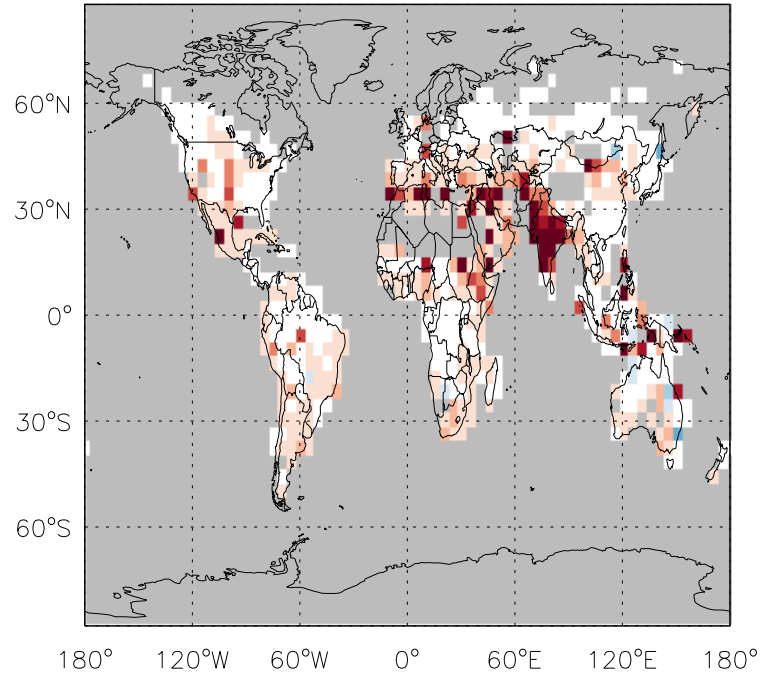

GEOS-Chem Emission Ratio Maps

v11-01d-Run1 / v10-01-public-Run0

Ratio: OC anthro emissions for Oct

v11-01d-Run1 / v11-01b-Run0

Ratio: OC anthro emissions for Oct

v11-01d-Run1 / v10-01-public-Run0

Ratio: OC biofuel emissions for Oct

v11-01d-Run1 / v11-01b-Run0

Ratio: OC biofuel emissions for Oct

GEOS-Chem Emission Ratio Maps

v11-01d-Run1 / v10-01-public-Run0

Ratio: OC biomass emissions for Oct

v11-01d-Run1 / v11-01b-Run0

Ratio: OC biomass emissions for Oct

v11-01d-Run1 / v10-01-public-Run0

Ratio: OC biogenic emissions for Oct

v11-01d-Run1 / v11-01b-Run0

Ratio: OC biogenic emissions for Oct