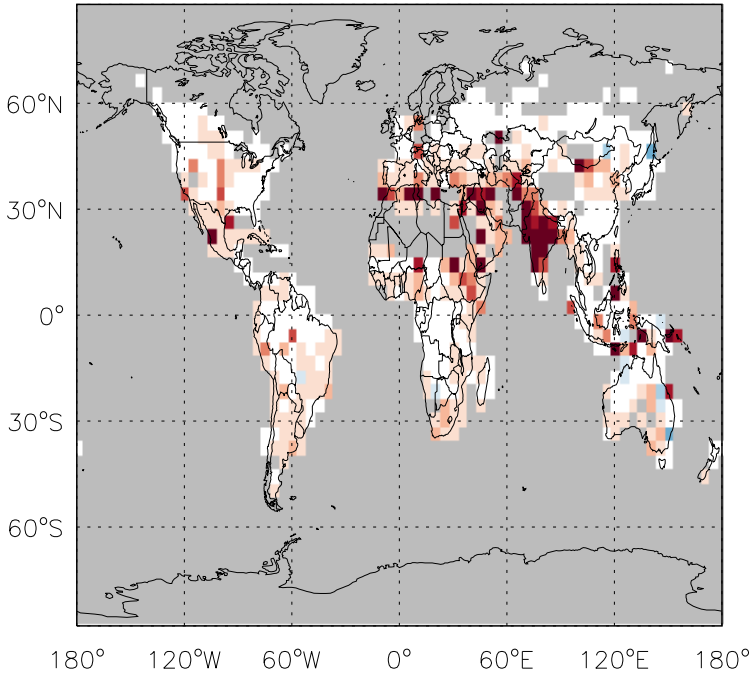

GEOS-Chem Emission Ratio Maps

v11-01d-Run1 / v10-01-public-Run0

Ratio: OC anthro emissions for Oct

v11-01d-Run1 / v11-01b-Run0

Ratio: OC anthro emissions for Oct

v11-01d-Run1 / v10-01-public-Run0

Ratio: OC biofuel emissions for Oct

v11-01d-Run1 / v11-01b-Run0

Ratio: OC biofuel emissions for Oct

GEOS-Chem Emission Ratio Maps

v11-01d-Run1 / v10-01-public-Run0

Ratio: OC biomass emissions for Oct

v11-01d-Run1 / v11-01b-Run0

Ratio: OC biomass emissions for Oct

v11-01d-Run1 / v10-01-public-Run0

Ratio: OC biogenic emissions for Oct

v11-01d-Run1 / v11-01b-Run0

Ratio: OC biogenic emissions for Oct