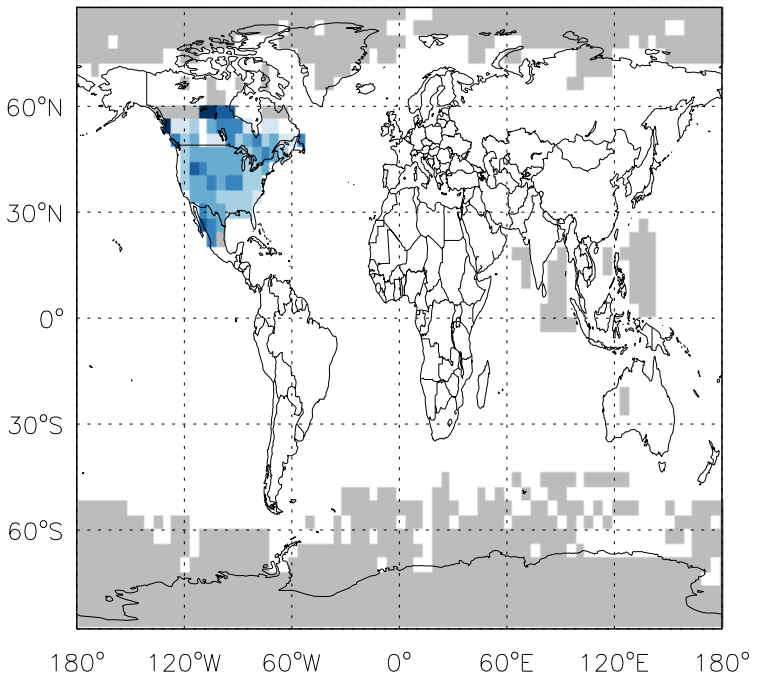

GEOS-Chem Emission Ratio Maps

v11-01d-Run1 / v10-01-public-Run0

v11-01d-Run1 / v11-01b-Run0

Ratio: PRPE anthro+biofuel emissions for Jan

Ratio: PRPE anthro+biofuel emissions for Jan

v11-01d-Run1 / v10-01-public-Run0

v11-01d-Run1 / v11-01b-Run0

Ratio: PRPE biomass emissions for Jan

Ratio: PRPE biomass emissions for Jan

GEOS-Chem Emission Ratio Maps

v11-01d-Run1 / v10-01-public-Run0

Ratio: PRPE biogenic emissions for Jan