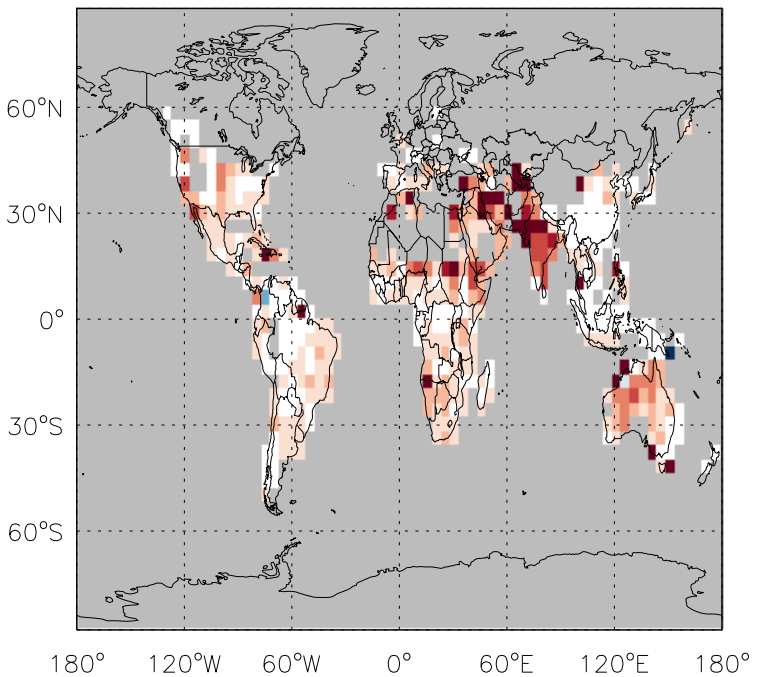

GEOS-Chem Emission Ratio Maps

v11-01d-Run1 / v10-01-public-Run0

v11-01d-Run1 / v11-01b-Run0

Ratio: PRPE anthro+biofuel emissions for Jan

Ratio: PRPE anthro+biofuel emissions for Jan

v11-01d-Run1 / v10-01-public-Run0

v11-01d-Run1 / v11-01b-Run0

Ratio: PRPE biomass emissions for Jan

Ratio: PRPE biomass emissions for Jan

GEOS-Chem Emission Ratio Maps

v11-01d-Run1 / v10-01-public-Run0

Ratio: PRPE biogenic emissions for Jan