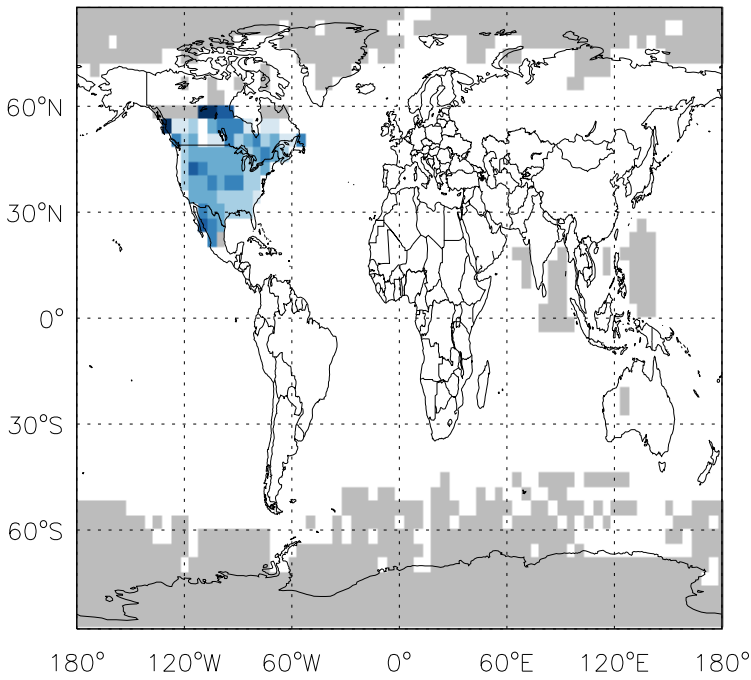

GEOS-Chem Emission Ratio Maps

v11-01d-Run1 / v10-01-public-Run0

v11-01d-Run1 / v11-01b-Run0

Ratio: PRPE anthro+biofuel emissions for Jan

Ratio: PRPE anthro+biofuel emissions for Jan

v11-01d-Run1 / v10-01-public-Run0

v11-01d-Run1 / v11-01b-Run0

Ratio: PRPE biomass emissions for Jan

Ratio: PRPE biomass emissions for Jan

GEOS-Chem Emission Ratio Maps

v11-01d-Run1 / v10-01-public-Run0

Ratio: PRPE biogenic emissions for Jan