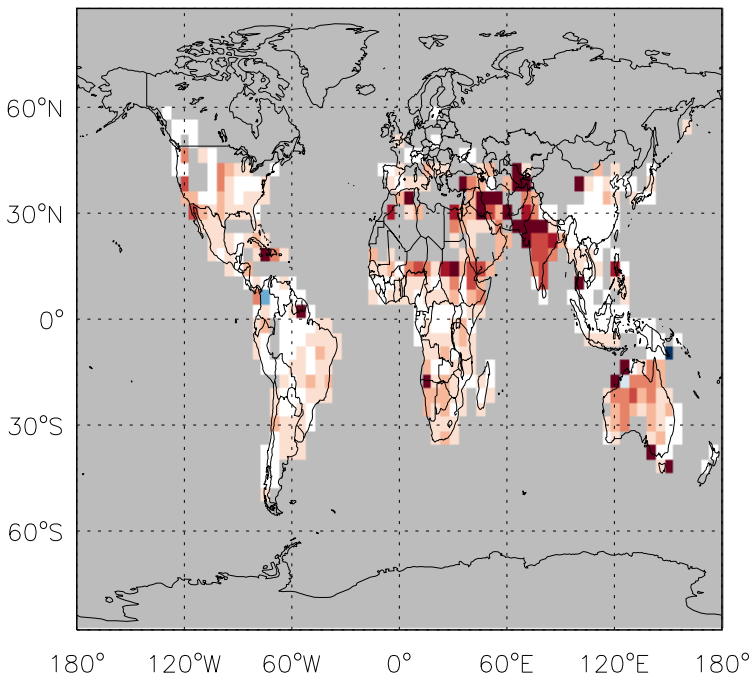

GEOS-Chem Emission Ratio Maps

v11-01d-Run1 / v10-01-public-Run0

v11-01d-Run1 / v11-01b-Run0

Ratio: PRPE anthro+biofuel emissions for Jan

Ratio: PRPE anthro+biofuel emissions for Jan

v11-01d-Run1 / v10-01-public-Run0

v11-01d-Run1 / v11-01b-Run0

Ratio: PRPE biomass emissions for Jan

Ratio: PRPE biomass emissions for Jan

GEOS-Chem Emission Ratio Maps

v11-01d-Run1 / v10-01-public-Run0

Ratio: PRPE biogenic emissions for Jan