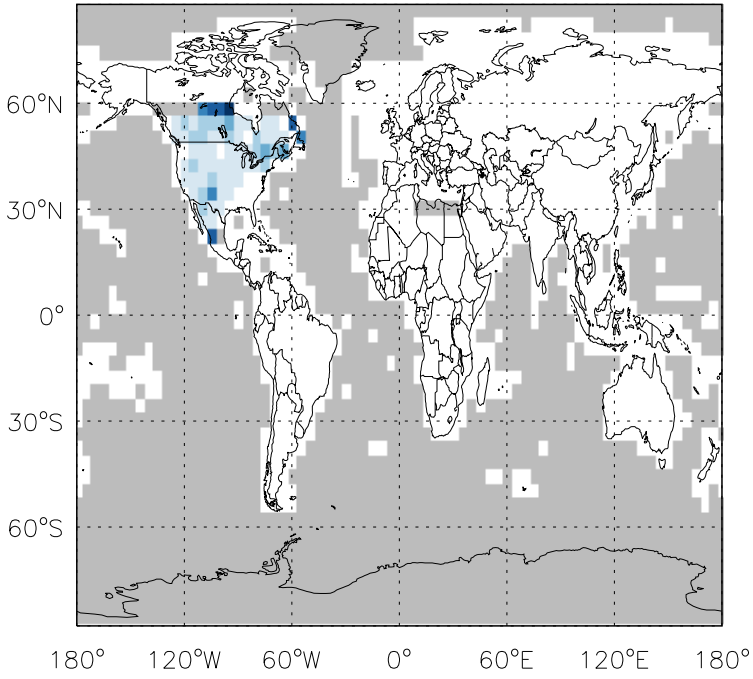

GEOS-Chem Emission Ratio Maps

v11-01d-Run1 / v10-01-public-Run0

Ratio: SO4 anthro+biof emissions for Jan

v11-01d-Run1 / v11-01b-Run0

Ratio: SO4 anthro+biof emissions for Jan