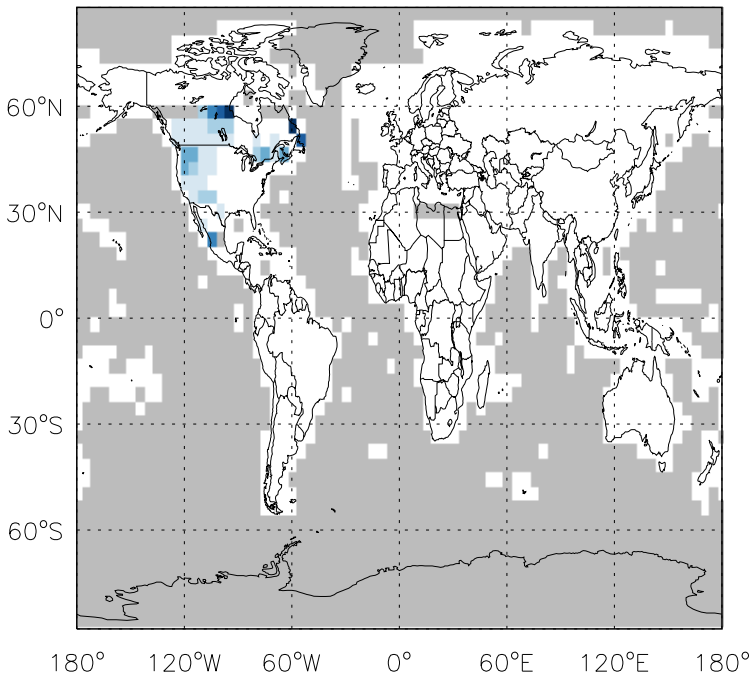

GEOS-Chem Emission Ratio Maps

v11-01d-Run1 / v10-01-public-Run0

Ratio: SO4 anthro+biof emissions for Jul

v11-01d-Run1 / v11-01b-Run0

Ratio: SO4 anthro+biof emissions for Jul