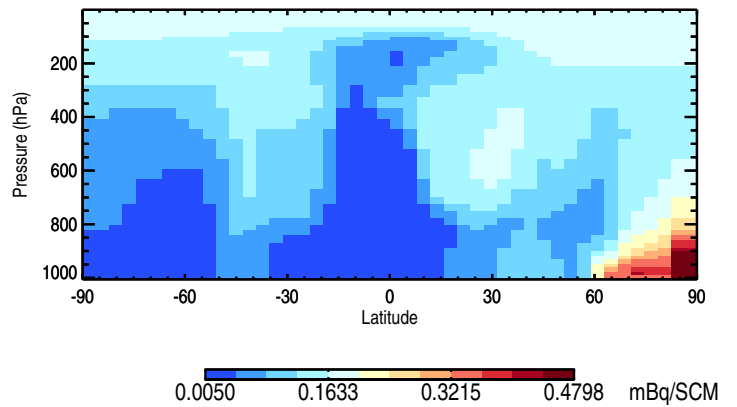

GEOS-Chem v11-01f-geosfp-RnPbBe-TURBDAY Zonal mean and curtain at 180E

trac\_avg.v11-01f-geosfp-RnPbBe-TURBDAY.Jan

Tracer Curtain Zonal mean - Rn

Tracer Curtain @ -180.000 - Rn

Tracer Curtain Zonal mean - Pb

Tracer Curtain @ -180.000 - Pb

Tracer Curtain Zonal mean - Be7

Tracer Curtain @ -180.000 - Be7