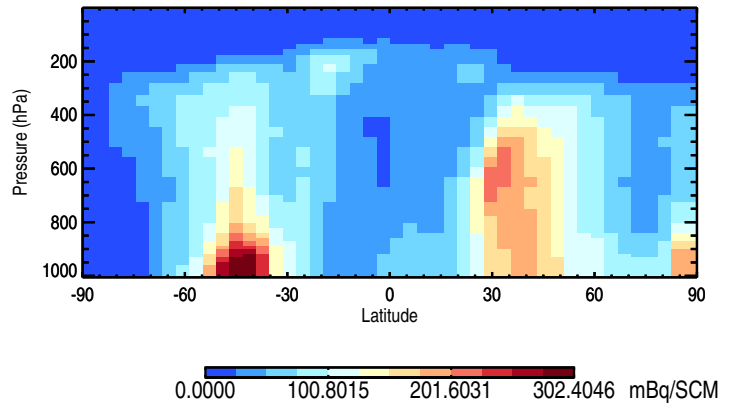

GEOS-Chem v11-01f-geosfp-RnPbBe-TURBDAY Zonal mean and curtain at 180E

trac\_avg.v11-01f-geosfp-RnPbBe-TURBDAY.Jan

Tracer Curtain Zonal mean - Rn

Tracer Curtain @ -180.000 - Rn

Tracer Curtain Zonal mean - Pb

Tracer Curtain @ -180.000 - Pb

Tracer Curtain Zonal mean - Be7

Tracer Curtain @ -180.000 - Be7