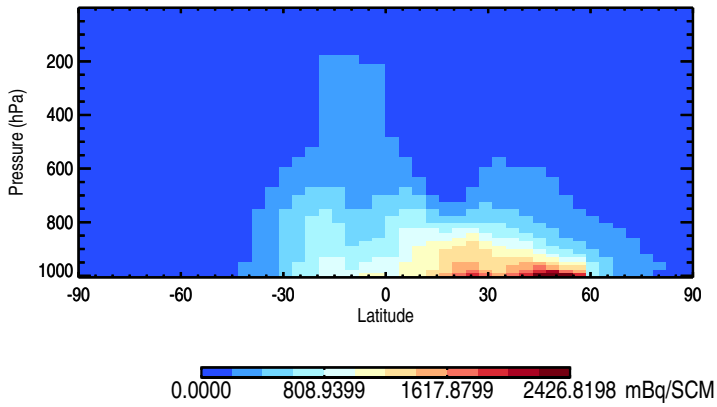

GEOS-Chem v11-01f-geosfp-RnPbBe-TURBDAY Zonal mean and curtain at 180E

trac\_avg.v11-01f-geosfp-RnPbBe-TURBDAY.Jan

Tracer Curtain Zonal mean - Rn

Tracer Curtain @ -180.000 - Rn

Tracer Curtain Zonal mean - Pb

Tracer Curtain @ -180.000 - Pb

Tracer Curtain Zonal mean - Be7

Tracer Curtain @ -180.000 - Be7