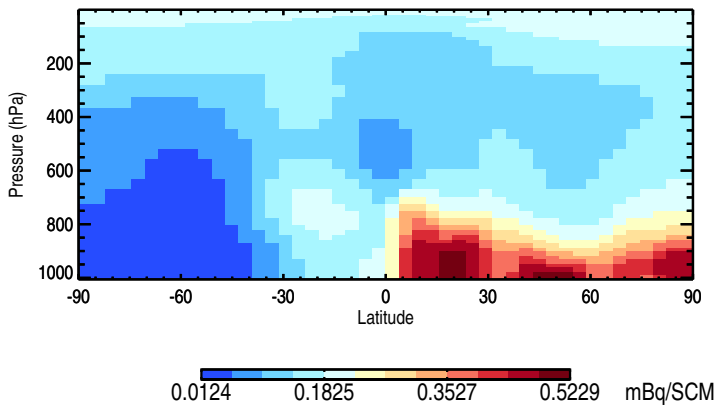

GEOS-Chem v11-01f-geosfp-RnPbBe-TURBDAY Zonal mean and curtain at 180E

trac\_avg.v11-01f-geosfp-RnPbBe-TURBDAY.Jan

Tracer Curtain Zonal mean - Rn

Tracer Curtain @ -180.000 - Rn

Tracer Curtain Zonal mean - Pb

Tracer Curtain @ -180.000 - Pb

Tracer Curtain Zonal mean - Be7

Tracer Curtain @ -180.000 - Be7