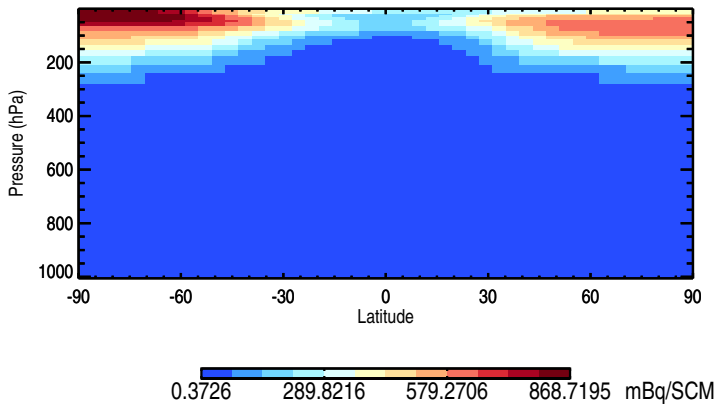

GEOS-Chem v11-01f-geosfp-RnPbBe-TURBDAY Zonal mean and curtain at 180E

trac\_avg.v11-01f-geosfp-RnPbBe-TURBDAY.Jan

Tracer Curtain Zonal mean - Rn

Tracer Curtain @ -180.000 - Rn

Tracer Curtain Zonal mean - Pb

Tracer Curtain @ -180.000 - Pb

Tracer Curtain Zonal mean - Be7

Tracer Curtain @ -180.000 - Be7