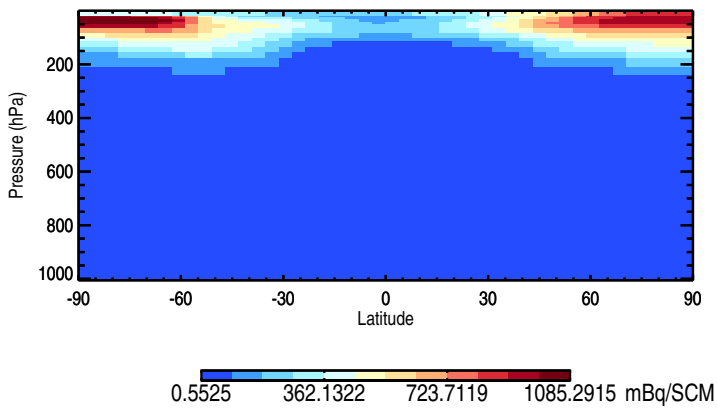

GEOS-Chem v11-01f-geosp-RnPbBe-TURBDAY Zonal mean and curtain at 180E

trac\_avg.v11-01f-geosp-RnPbBe-TURBDAY.Jul

Tracer Curtain Zonal mean - Rn

Tracer Curtain @ -180.000 - Rn

Tracer Curtain Zonal mean - Pb

Tracer Curtain @ -180.000 - Pb

Tracer Curtain Zonal mean - Be7

Tracer Curtain @ -180.000 - Be7