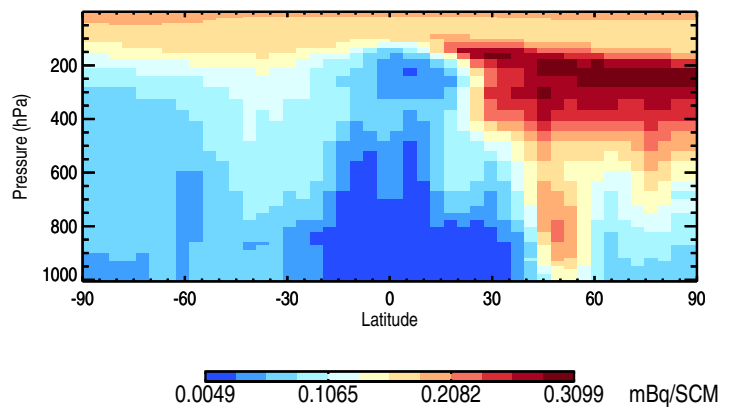

GEOS-Chem v11-01f-geosp-RnPbBe-TURBDAY Zonal mean and curtain at 180E

trac\_avg.v11-01f-geosp-RnPbBe-TURBDAY.Jul

Tracer Curtain Zonal mean - Rn

Tracer Curtain @ -180.000 - Rn

Tracer Curtain Zonal mean - Pb

Tracer Curtain @ -180.000 - Pb

Tracer Curtain Zonal mean - Be7

Tracer Curtain @ -180.000 - Be7