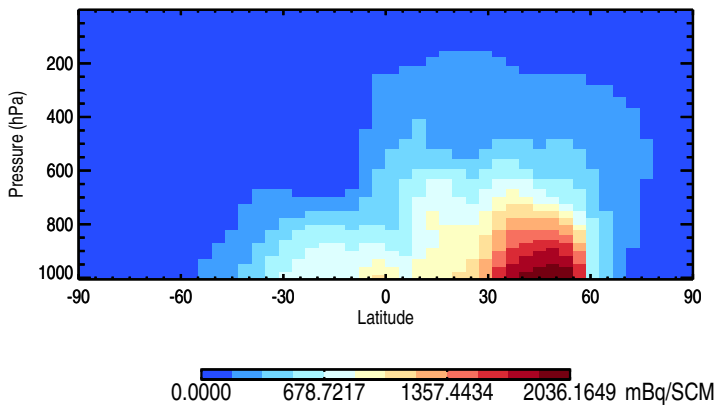

GEOS-Chem v11-01f-geosp-RnPbBe-TURBDAY Zonal mean and curtain at 180E

trac\_avg.v11-01f-geosp-RnPbBe-TURBDAY.Jul

Tracer Curtain Zonal mean - Rn

Tracer Curtain @ -180.000 - Rn

Tracer Curtain Zonal mean - Pb

Tracer Curtain @ -180.000 - Pb

Tracer Curtain Zonal mean - Be7

Tracer Curtain @ -180.000 - Be7