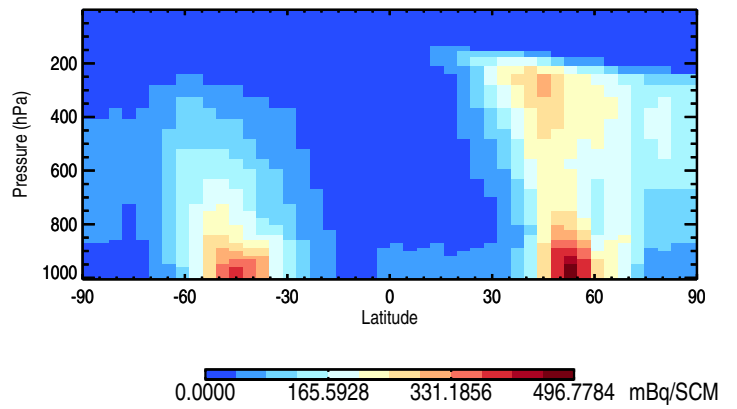

GEOS-Chem v11-01f-geosp-RnPbBe-TURBDAY Zonal mean and curtain at 180E

trac\_avg.v11-01f-geosp-RnPbBe-TURBDAY.Jul

Tracer Curtain Zonal mean - Rn

Tracer Curtain @ -180.000 - Rn

Tracer Curtain Zonal mean - Pb

Tracer Curtain @ -180.000 - Pb

Tracer Curtain Zonal mean - Be7

Tracer Curtain @ -180.000 - Be7