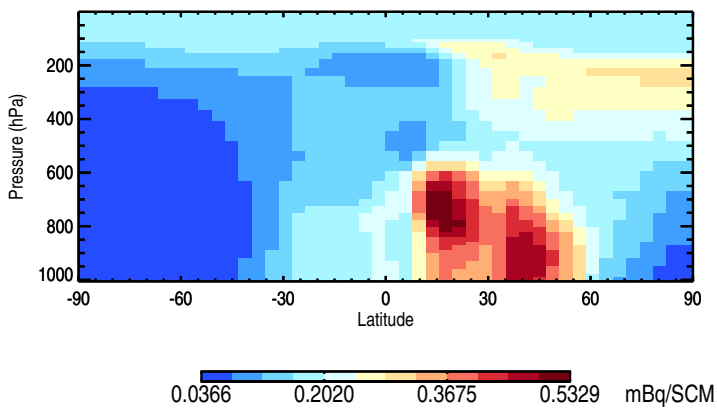

GEOS-Chem v11-01f-geosp-RnPbBe-TURBDAY Zonal mean and curtain at 180E

trac\_avg.v11-01f-geosp-RnPbBe-TURBDAY.Jul

Tracer Curtain Zonal mean - Rn

Tracer Curtain @ -180.000 - Rn

Tracer Curtain Zonal mean - Pb

Tracer Curtain @ -180.000 - Pb

Tracer Curtain Zonal mean - Be7

Tracer Curtain @ -180.000 - Be7