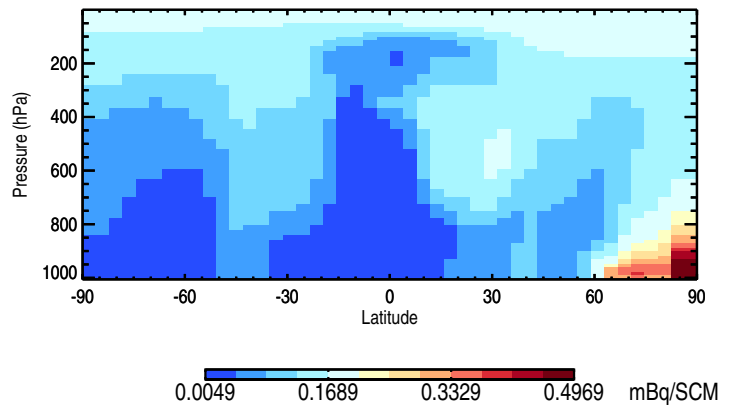

GEOS-Chem v11-01f-geosfp-RnPbBe-VDIFF Zonal mean and curtain at 180E

trac\_avg.v11-01f-geosfp-RnPbBe-VDIFF.Jan

Tracer Curtain Zonal mean - Rn

Tracer Curtain @ -180.000 - Rn

Tracer Curtain Zonal mean - Pb

Tracer Curtain @ -180.000 - Pb

Tracer Curtain Zonal mean - Be7

Tracer Curtain @ -180.000 - Be7