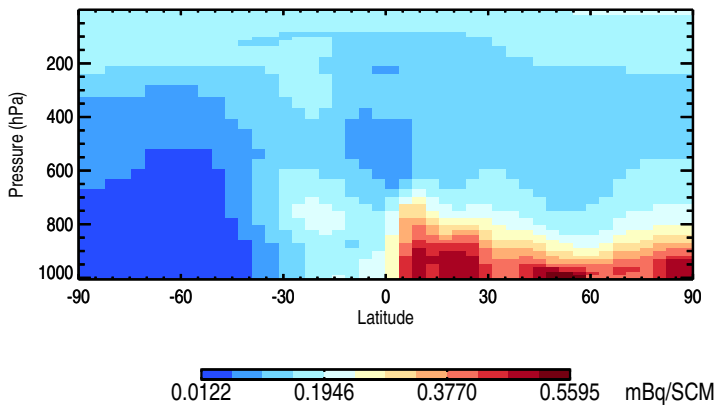

GEOS-Chem v11-01f-geosfp-RnPbBe-VDIFF Zonal mean and curtain at 180E

trac\_avg.v11-01f-geosfp-RnPbBe-VDIFF.Jan

Tracer Curtain Zonal mean - Rn

Tracer Curtain @ -180.000 - Rn

Tracer Curtain Zonal mean - Pb

Tracer Curtain @ -180.000 - Pb

Tracer Curtain Zonal mean - Be7

Tracer Curtain @ -180.000 - Be7