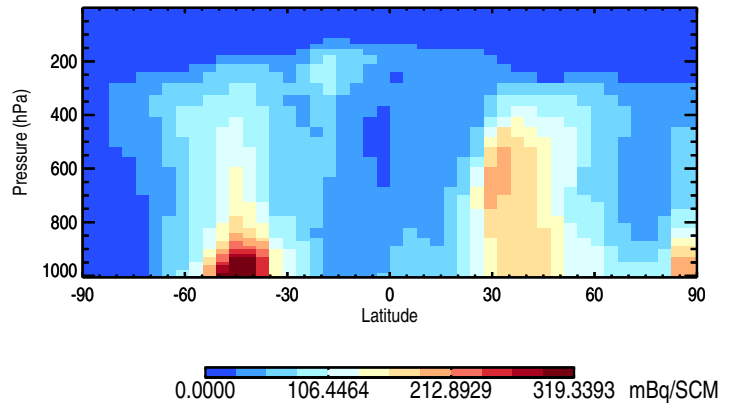

GEOS-Chem v11-01f-geosfp-RnPbBe-VDIFF Zonal mean and curtain at 180E

trac\_avg.v11-01f-geosfp-RnPbBe-VDIFF.Jan

Tracer Curtain Zonal mean - Rn

Tracer Curtain @ -180.000 - Rn

Tracer Curtain Zonal mean - Pb

Tracer Curtain @ -180.000 - Pb

Tracer Curtain Zonal mean - Be7

Tracer Curtain @ -180.000 - Be7