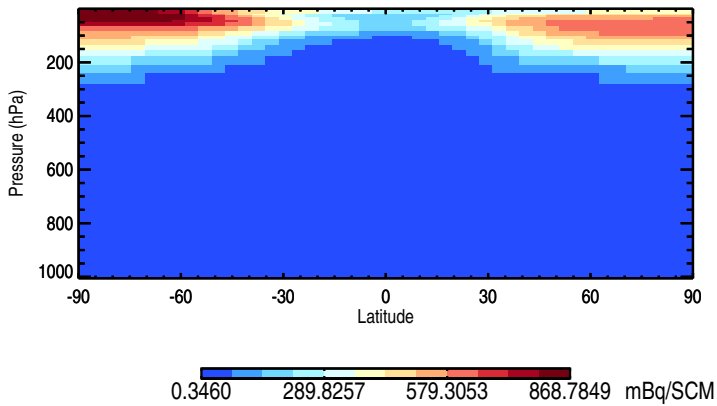

GEOS-Chem v11-01f-geosfp-RnPbBe-VDIFF Zonal mean and curtain at 180E

trac\_avg.v11-01f-geosfp-RnPbBe-VDIFF.Jan

Tracer Curtain Zonal mean - Rn

Tracer Curtain @ -180.000 - Rn

Tracer Curtain Zonal mean - Pb

Tracer Curtain @ -180.000 - Pb

Tracer Curtain Zonal mean - Be7

Tracer Curtain @ -180.000 - Be7