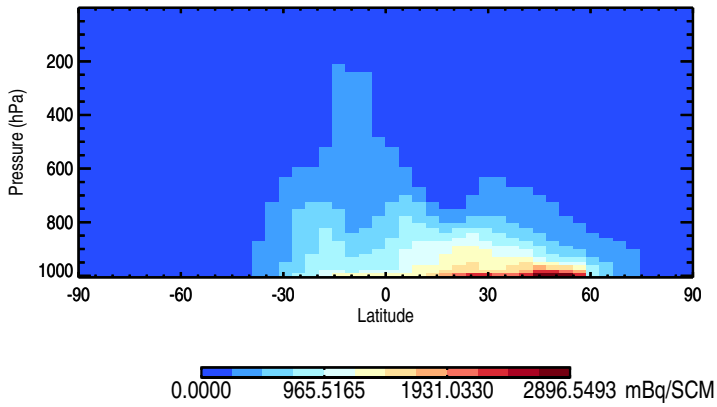

GEOS-Chem v11-01f-geosfp-RnPbBe-VDIFF Zonal mean and curtain at 180E

trac\_avg.v11-01f-geosfp-RnPbBe-VDIFF.Jan

Tracer Curtain Zonal mean - Rn

Tracer Curtain @ -180.000 - Rn

Tracer Curtain Zonal mean - Pb

Tracer Curtain @ -180.000 - Pb

Tracer Curtain Zonal mean - Be7

Tracer Curtain @ -180.000 - Be7