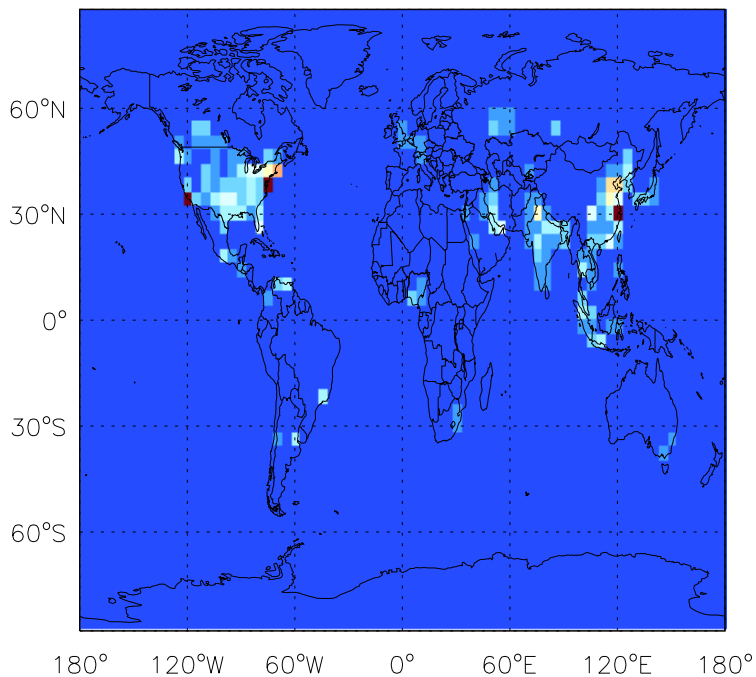

GEOS-Chem Emission Maps

v11-01b-Run0

ALK4 anthro+biofuel emissions for Oct

v11-01d-Run1

ALK4 anthro+biofuel emissions for Oct

v11-01f-geosp-Run0

ALK4 anthro+biofuel emissions for Oct

GEOS-Chem Emission Maps

v11-01b-Run0

ALK4 biomass emissions for Oct

v11-01d-Run1

ALK4 biomass emissions for Oct

v11-01f-geosfp-Run0

ALK4 biomass emissions for Oct