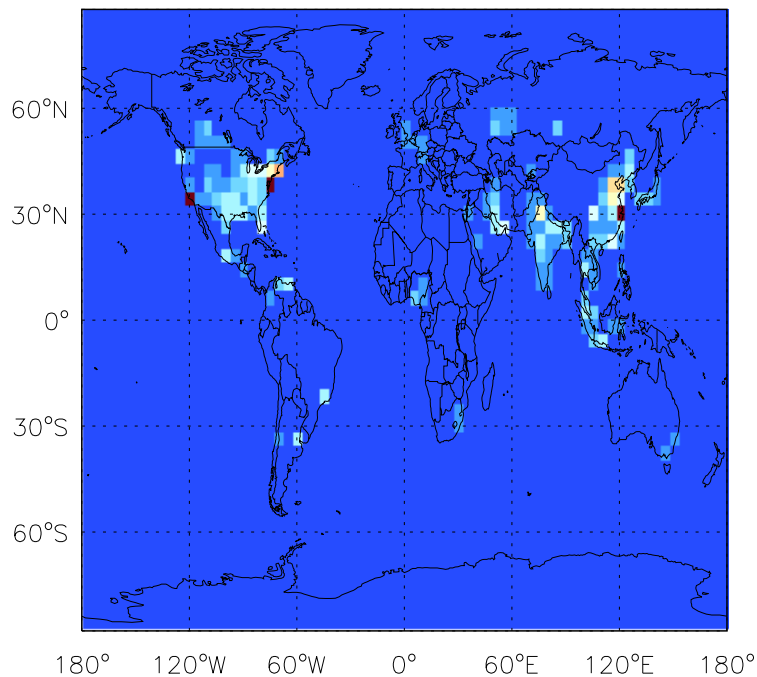

GEOS-Chem Emission Maps

v11-01b-Run0

ALK4 anthro+biofuel emissions for Oct

v11-01d-Run1

ALK4 anthro+biofuel emissions for Oct

v11-01f-geosp-Run0

ALK4 anthro+biofuel emissions for Oct

GEOS-Chem Emission Maps

v11-01b-Run0

ALK4 biomass emissions for Oct

v11-01d-Run1

ALK4 biomass emissions for Oct

v11-01f-geosfp-Run0

ALK4 biomass emissions for Oct