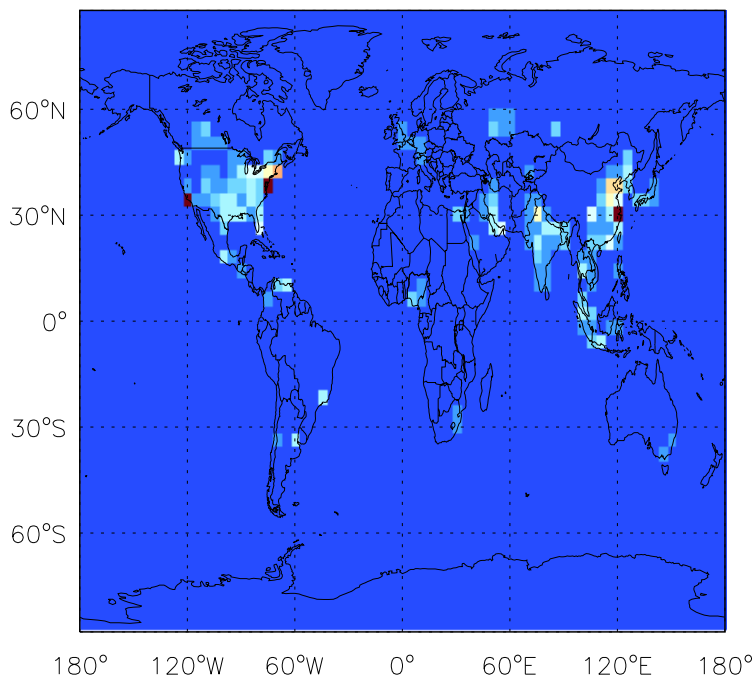

GEOS-Chem Emission Maps

v11-01b-Run0

ALK4 anthro+biofuel emissions for Oct

v11-01d-Run1

ALK4 anthro+biofuel emissions for Oct

v11-01f-geosp-Run0

ALK4 anthro+biofuel emissions for Oct

GEOS-Chem Emission Maps

v11-01b-Run0

ALK4 biomass emissions for Oct

v11-01d-Run1

ALK4 biomass emissions for Oct

v11-01f-geosfp-Run0

ALK4 biomass emissions for Oct