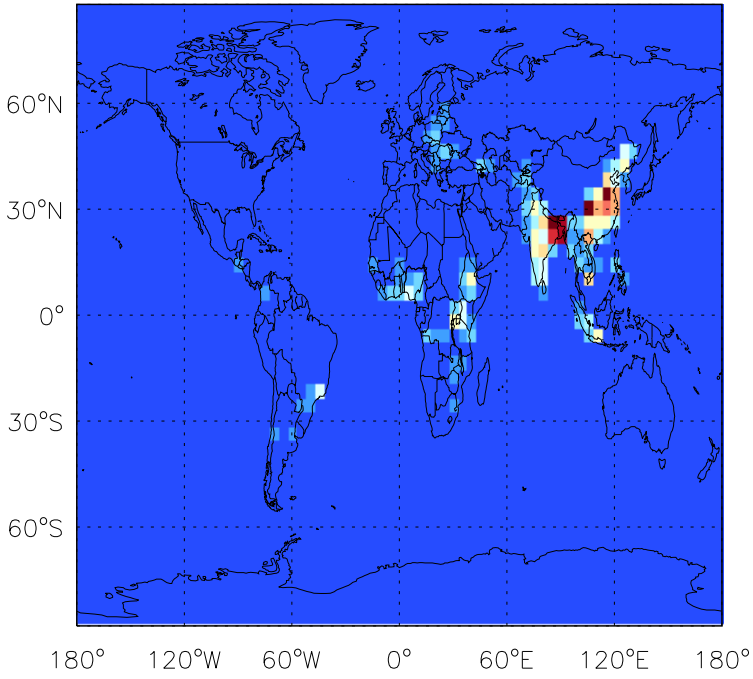

GEOS-Chem Emission Maps

v11-01b-Run0

BC anthro emissions for Jul

v11-01d-Run1

BC anthro emissions for Jul

v11-01f-geosp-Run0

BC anthro emissions for Jul

GEOS-Chem Emission Maps

v11-01b-Run0

BC biofuel emissions for Jul

v11-01d-Run1

BC biofuel emissions for Jul

v11-01f-geosp-Run0

BC biofuel emissions for Jul

GEOS-Chem Emission Maps

v11-01b-Run0