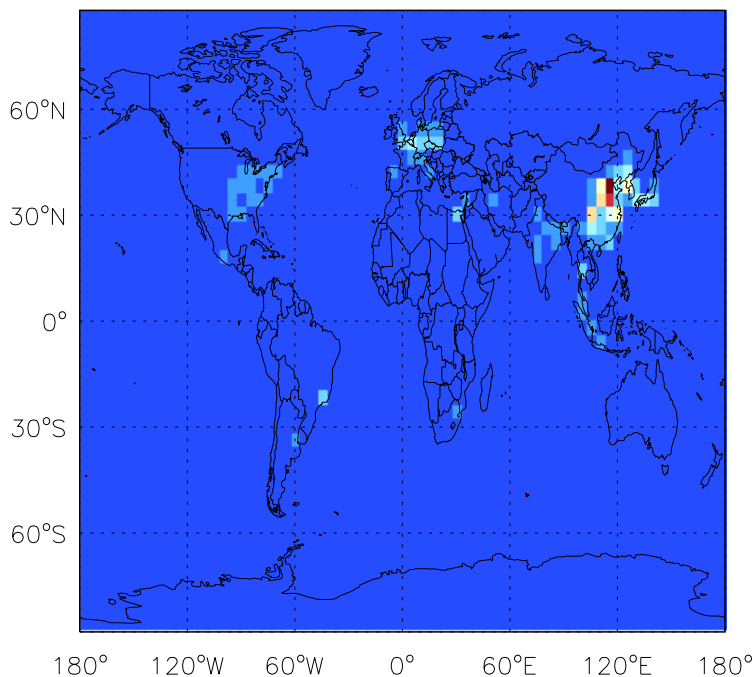

GEOS-Chem Emission Maps

v11-01b-Run0

BC anthro emissions for Jul

v11-01d-Run1

BC anthro emissions for Jul

v11-01f-geosp-Run0

BC anthro emissions for Jul

GEOS-Chem Emission Maps

v11-01b-Run0

BC biofuel emissions for Jul

v11-01d-Run1

BC biofuel emissions for Jul

v11-01f-geosp-Run0

BC biofuel emissions for Jul

GEOS-Chem Emission Maps

v11-01b-Run0