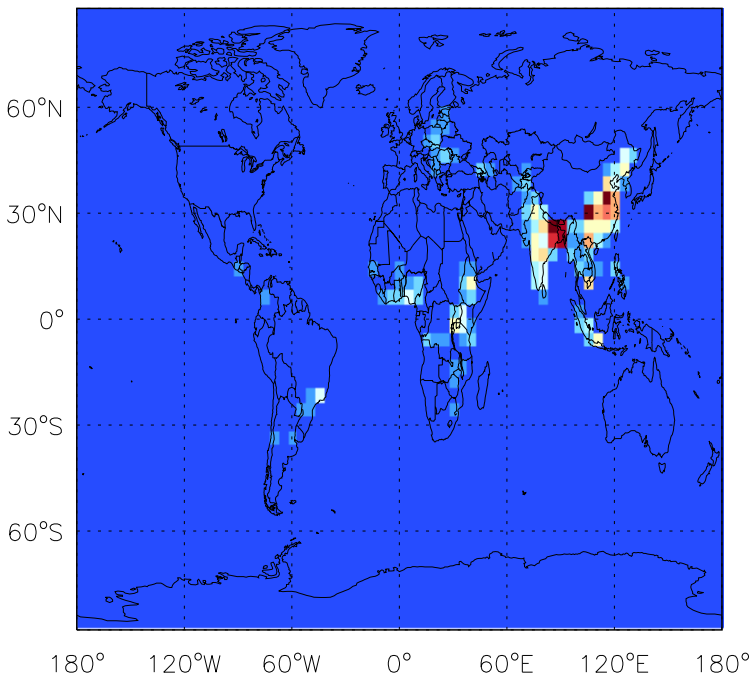

GEOS-Chem Emission Maps

v11-01b-Run0

BC anthro emissions for Jul

v11-01d-Run1

BC anthro emissions for Jul

v11-01f-geosp-Run0

BC anthro emissions for Jul

GEOS-Chem Emission Maps

v11-01b-Run0

BC biofuel emissions for Jul

v11-01d-Run1

BC biofuel emissions for Jul

v11-01f-geosp-Run0

BC biofuel emissions for Jul

GEOS-Chem Emission Maps

v11-01b-Run0

BC biomass emissions for Jul

0.00e+00 1.28e+07 2.57e+07kg C

v11-01d-Run1

BC biomass emissions for Jul

0.00e+00 1.11e+07 2.22e+07kg C

v11-01f-geosfp-Run0

BC biomass emissions for Jul

0.00e+00 1.11e+07 2.22e+07kg C