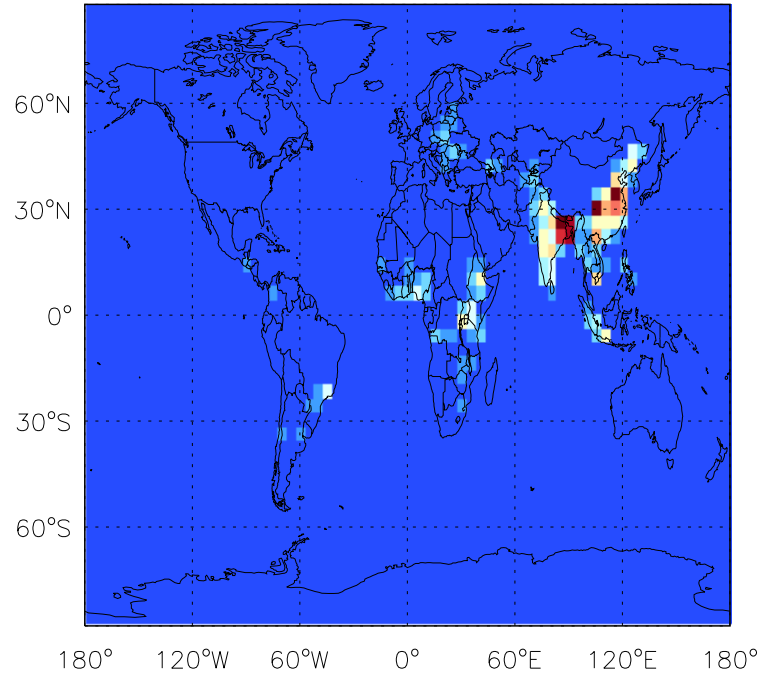

GEOS-Chem Emission Maps

v11-01b-Run0

BC anthro emissions for Jul

v11-01d-Run1

BC anthro emissions for Jul

v11-01f-geosp-Run0

BC anthro emissions for Jul

GEOS-Chem Emission Maps

v11-01b-Run0

BC biofuel emissions for Jul

v11-01d-Run1

BC biofuel emissions for Jul

v11-01f-geosp-Run0

BC biofuel emissions for Jul

GEOS-Chem Emission Maps

v11-01b-Run0

BC biomass emissions for Jul

0.00e+00 1.28e+07 2.57e+07kg C

v11-01d-Run1

BC biomass emissions for Jul

0.00e+00 1.11e+07 2.22e+07kg C

v11-01f-geosfp-Run0

BC biomass emissions for Jul

0.00e+00 1.11e+07 2.22e+07kg C