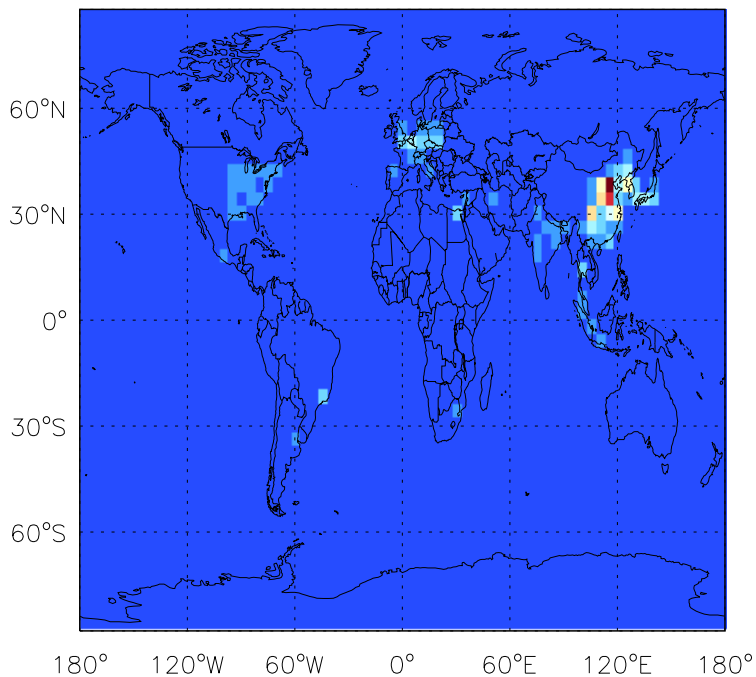

GEOS-Chem Emission Maps

v11-01b-Run0

BC anthro emissions for Jul

v11-01d-Run1

BC anthro emissions for Jul

v11-01f-geosp-Run0

BC anthro emissions for Jul

GEOS-Chem Emission Maps

v11-01b-Run0

BC biofuel emissions for Jul

v11-01d-Run1

BC biofuel emissions for Jul

v11-01f-geosp-Run0

BC biofuel emissions for Jul

GEOS-Chem Emission Maps

v11-01b-Run0