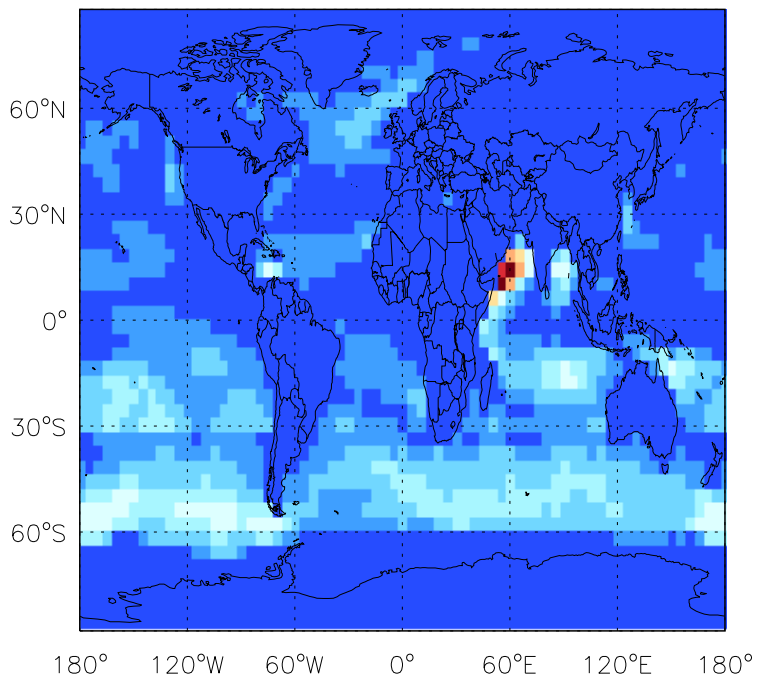

GEOS-Chem Emission Maps

v11-01b-Run0

Br2 biogenic emissions for Jul

v11-01d-Run1

Br2 biogenic emissions for Jul

v11-01f-geosp-Run0

Br2 biogenic emissions for Jul