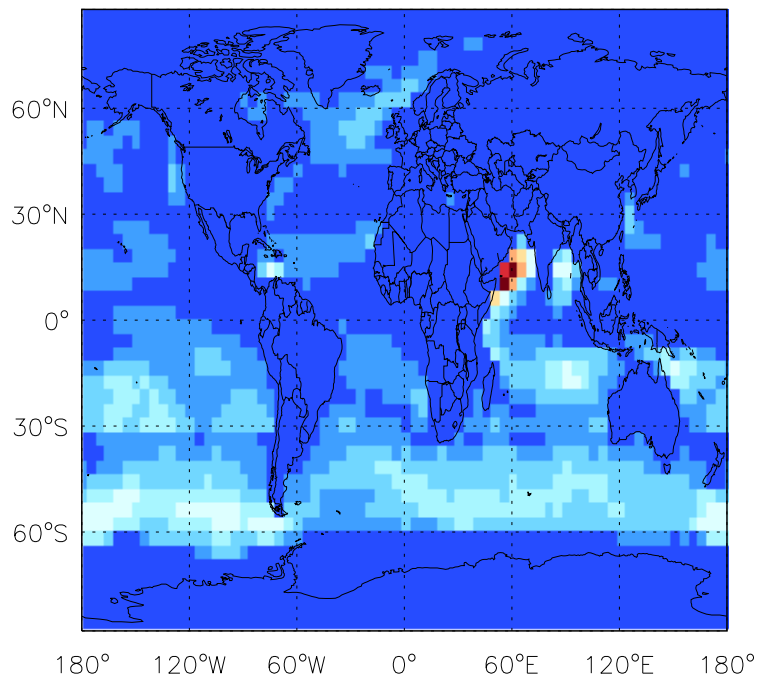

GEOS-Chem Emission Maps

v11-01b-Run0

Br2 biogenic emissions for Jul

v11-01d-Run1

Br2 biogenic emissions for Jul

v11-01f-geosp-Run0

Br2 biogenic emissions for Jul