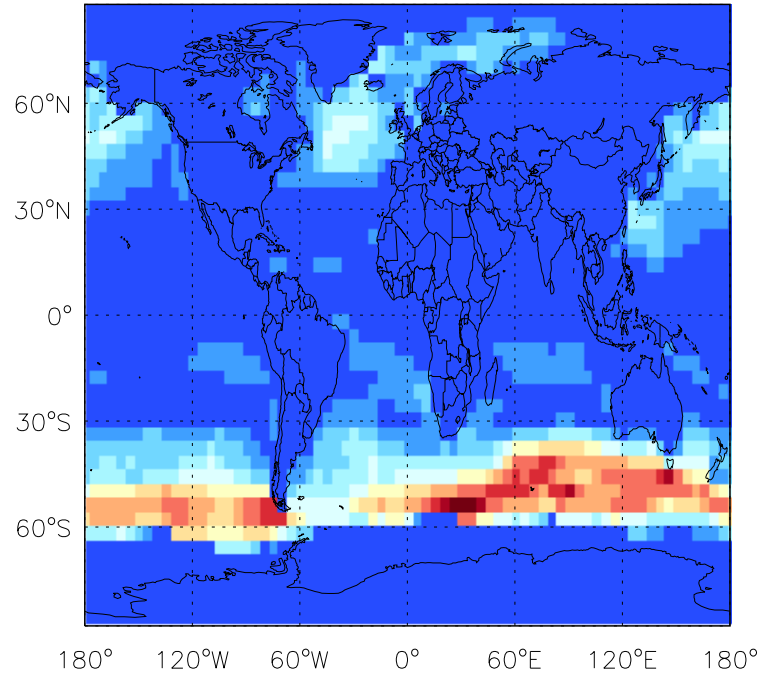

GEOS-Chem Emission Maps

v11-01b-Run0

Br2 biogenic emissions for Oct

v11-01d-Run1

Br2 biogenic emissions for Oct

v11-01f-geosp-Run0

Br2 biogenic emissions for Oct