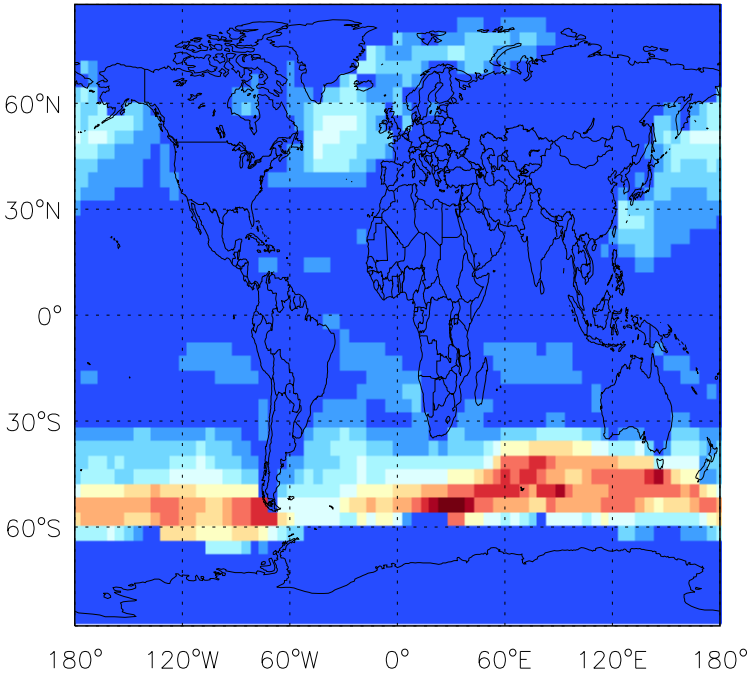

GEOS-Chem Emission Maps

v11-01b-Run0

Br2 biogenic emissions for Oct

v11-01d-Run1

Br2 biogenic emissions for Oct

v11-01f-geosp-Run0

Br2 biogenic emissions for Oct