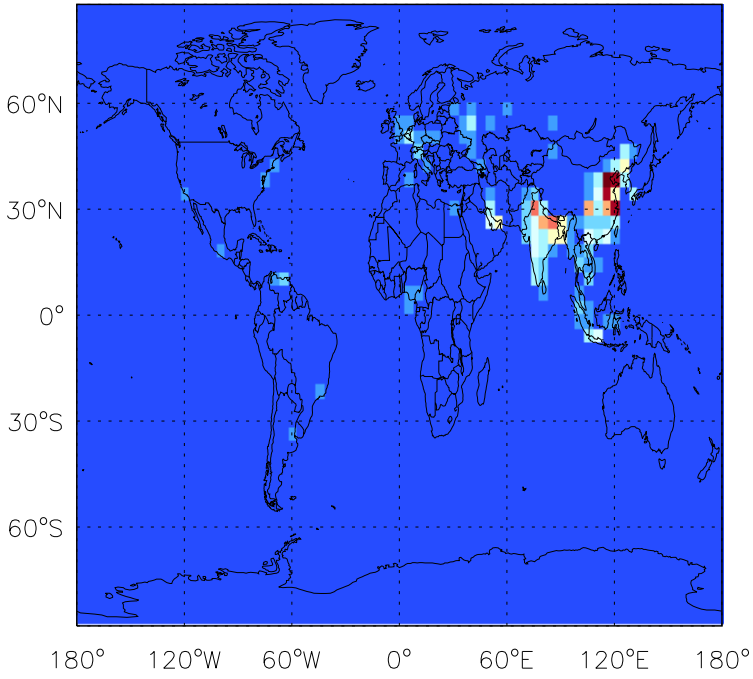

GEOS-Chem Emission Maps

v11-01b-Run0

C3H8 anthro+biofuel emissions for Jul

v11-01d-Run1

C3H8 anthro+biofuel emissions for Jul

v11-01f-geosp-Run0

C3H8 anthro+biofuel emissions for Jul

GEOS-Chem Emission Maps

v11-01b-Run0

C3H8 biomass emissions for Jul

v11-01d-Run1

C3H8 biomass emissions for Jul

v11-01f-geosfp-Run0

C3H8 biomass emissions for Jul