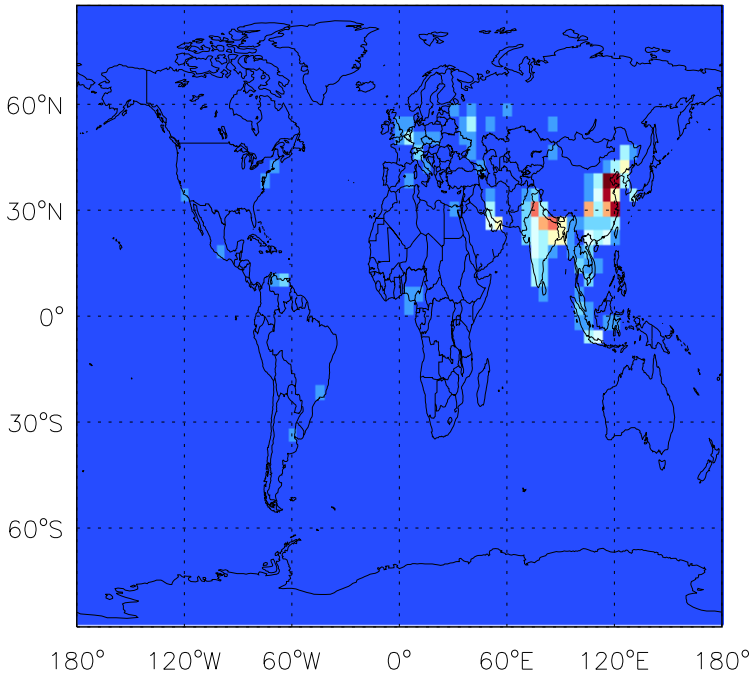

GEOS-Chem Emission Maps

v11-01b-Run0

C3H8 anthro+biofuel emissions for Jul

v11-01d-Run1

C3H8 anthro+biofuel emissions for Jul

v11-01f-geosp-Run0

C3H8 anthro+biofuel emissions for Jul

GEOS-Chem Emission Maps

v11-01b-Run0

C3H8 biomass emissions for Jul

v11-01d-Run1

C3H8 biomass emissions for Jul

v11-01f-geosfp-Run0

C3H8 biomass emissions for Jul