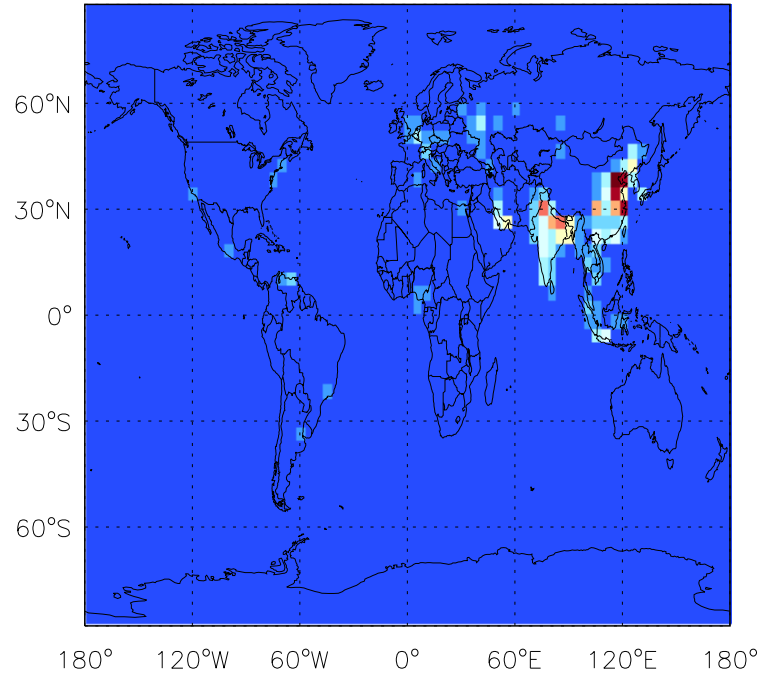

GEOS-Chem Emission Maps

v11-01b-Run0

C3H8 anthro+biofuel emissions for Jul

v11-01d-Run1

C3H8 anthro+biofuel emissions for Jul

v11-01f-geosp-Run0

C3H8 anthro+biofuel emissions for Jul

GEOS-Chem Emission Maps

v11-01b-Run0

C3H8 biomass emissions for Jul

v11-01d-Run1

C3H8 biomass emissions for Jul

v11-01f-geosfp-Run0

C3H8 biomass emissions for Jul