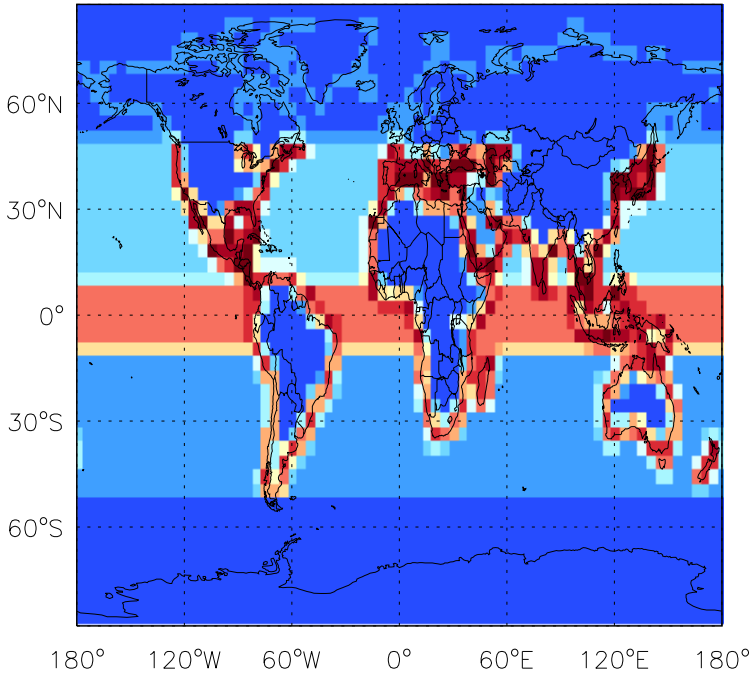

GEOS-Chem Emission Maps

v11-01b-Run0

CH₂Br₂ biogenic emissions for Jul

v11-01d-Run1

CH₂Br₂ biogenic emissions for Jul

v11-01f-geosp-Run0

CH₂Br₂ biogenic emissions for Jul