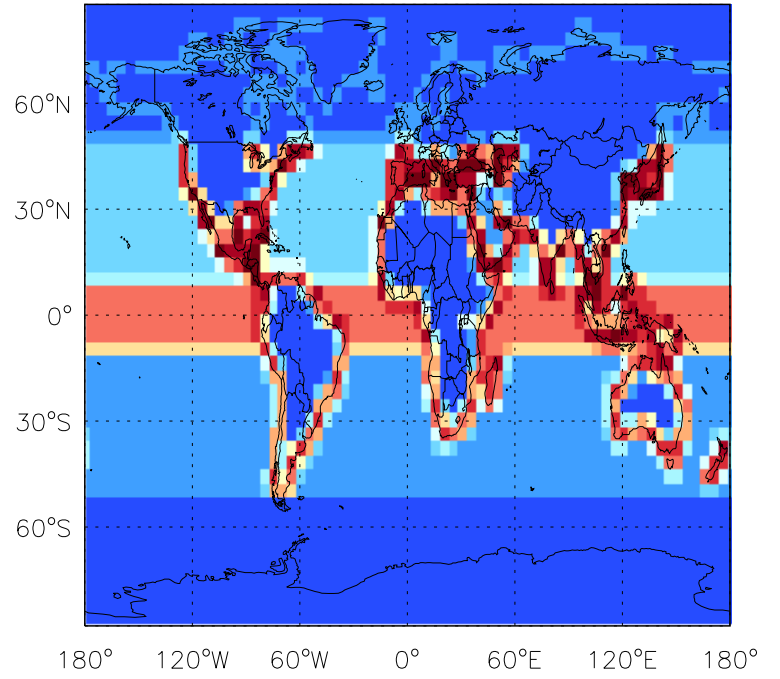

GEOS-Chem Emission Maps

v11-01b-Run0

CH₂Br₂ biogenic emissions for Jul

v11-01d-Run1

CH₂Br₂ biogenic emissions for Jul

v11-01f-geosp-Run0

CH₂Br₂ biogenic emissions for Jul