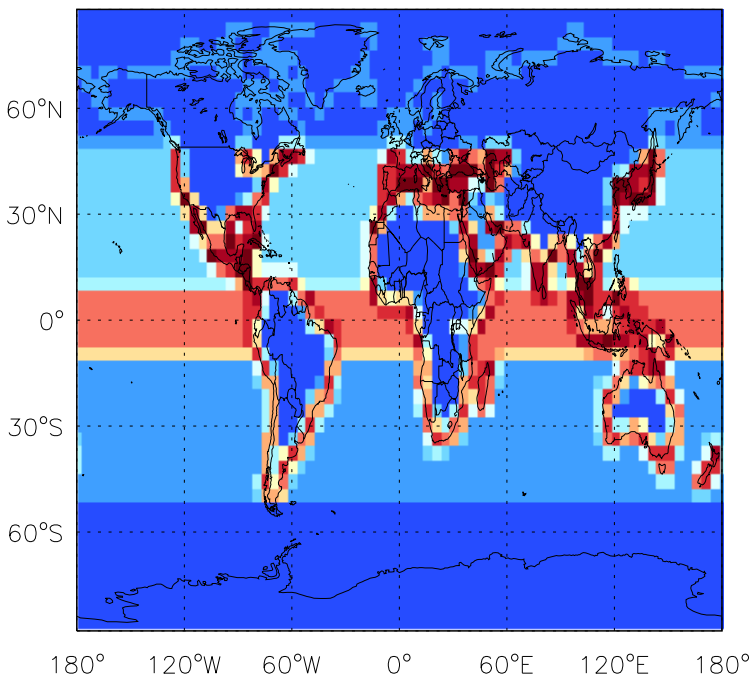

GEOS-Chem Emission Maps

v11-01b-Run0

CH<sub>2</sub>Br<sub>2</sub> biogenic emissions for Oct

v11-01d-Run1

CH<sub>2</sub>Br<sub>2</sub> biogenic emissions for Oct

v11-01f-geosp-Run0

CH<sub>2</sub>Br<sub>2</sub> biogenic emissions for Oct