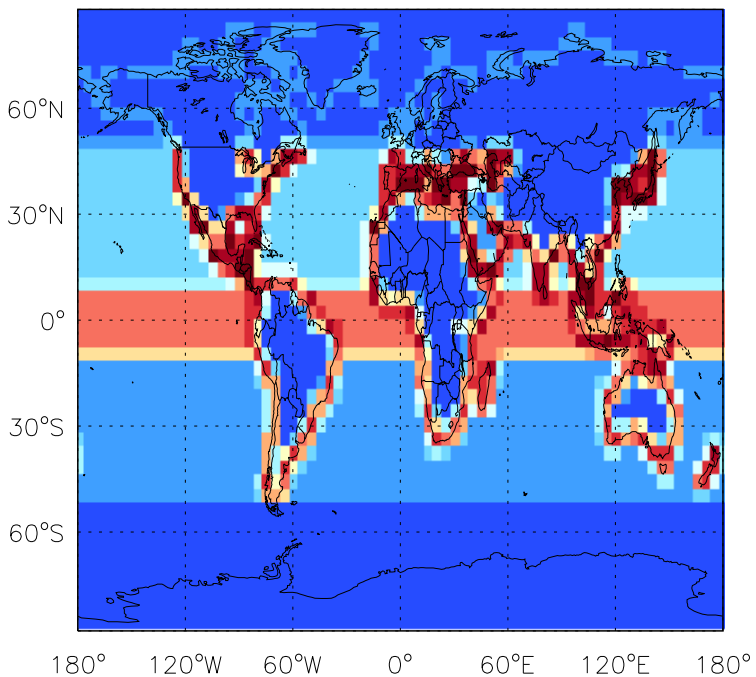

GEOS-Chem Emission Maps

v11-01b-Run0

CH<sub>2</sub>Br<sub>2</sub> biogenic emissions for Oct

v11-01d-Run1

CH<sub>2</sub>Br<sub>2</sub> biogenic emissions for Oct

v11-01f-geosp-Run0

CH<sub>2</sub>Br<sub>2</sub> biogenic emissions for Oct