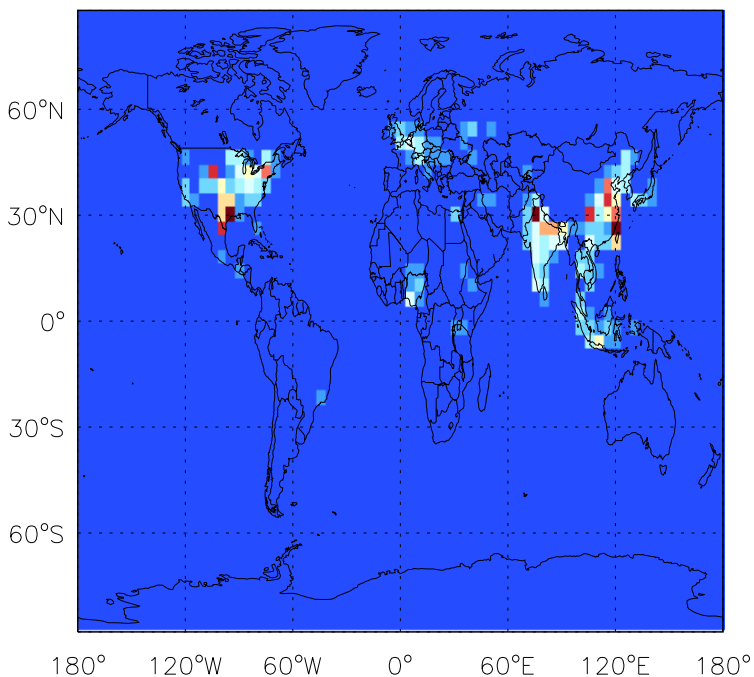

GEOS-Chem Emission Maps

v11-01b-Run0

CH<sub>2</sub>O anthro+biofuel emissions for Jan

v11-01d-Run1

CH<sub>2</sub>O anthro+biofuel emissions for Jan

v11-01f-geosp-Run0

CH<sub>2</sub>O anthro+biofuel emissions for Jan

GEOS-Chem Emission Maps

v11-01b-Run0

CH<sub>2</sub>O biomass emissions for Jan

v11-01d-Run1

CH<sub>2</sub>O biomass emissions for Jan

v11-01f-geosfp-Run0

CH<sub>2</sub>O biomass emissions for Jan