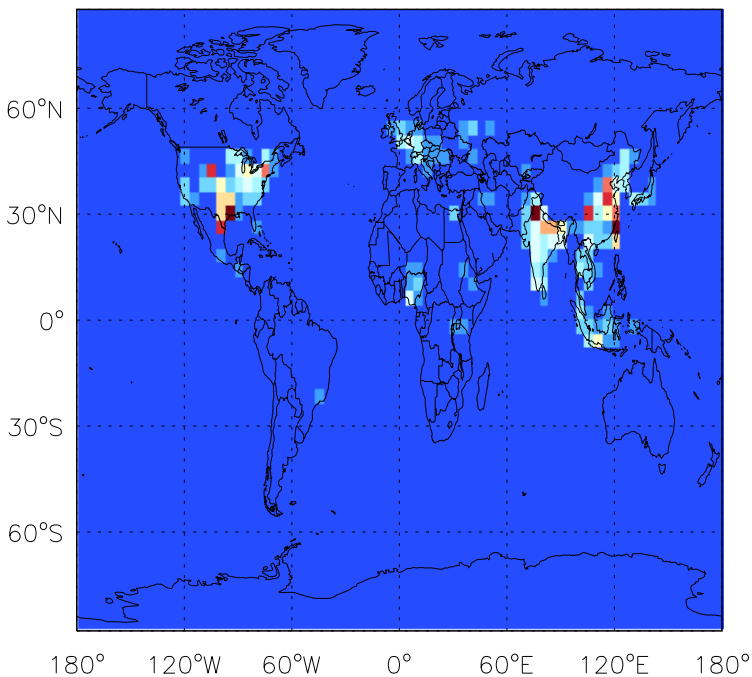

GEOS-Chem Emission Maps

v11-01b-Run0

CH<sub>2</sub>O anthro+biofuel emissions for Jan

v11-01d-Run1

CH<sub>2</sub>O anthro+biofuel emissions for Jan

v11-01f-geosp-Run0

CH<sub>2</sub>O anthro+biofuel emissions for Jan

GEOS-Chem Emission Maps

v11-01b-Run0

CH<sub>2</sub>O biomass emissions for Jan

v11-01d-Run1

CH<sub>2</sub>O biomass emissions for Jan

v11-01f-geosfp-Run0

CH<sub>2</sub>O biomass emissions for Jan