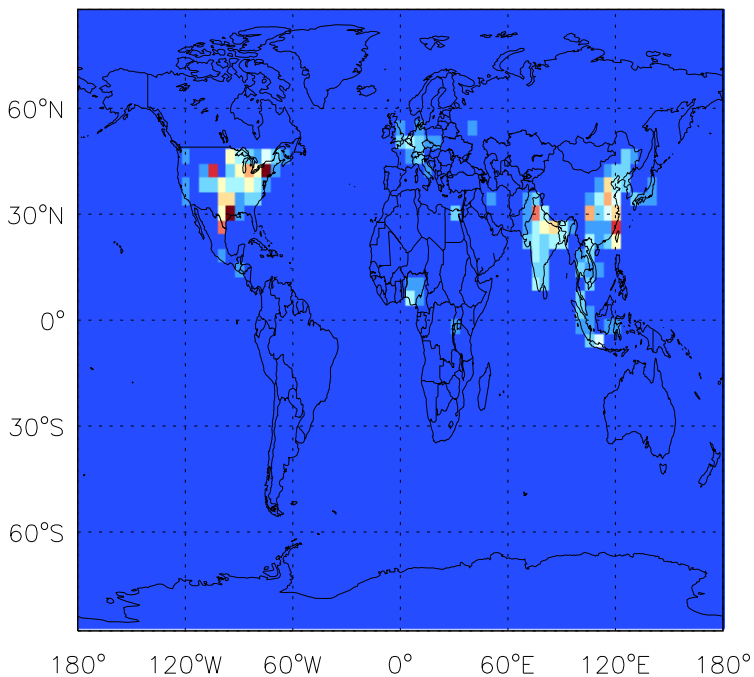

GEOS-Chem Emission Maps

v11-01b-Run0

CH<sub>2</sub>O anthro+biofuel emissions for Jan

v11-01d-Run1

CH<sub>2</sub>O anthro+biofuel emissions for Jan

v11-01f-geosp-Run0

CH<sub>2</sub>O anthro+biofuel emissions for Jan

GEOS-Chem Emission Maps

v11-01b-Run0

CH<sub>2</sub>O biomass emissions for Jan

v11-01d-Run1

CH<sub>2</sub>O biomass emissions for Jan

v11-01f-geosfp-Run0

CH<sub>2</sub>O biomass emissions for Jan