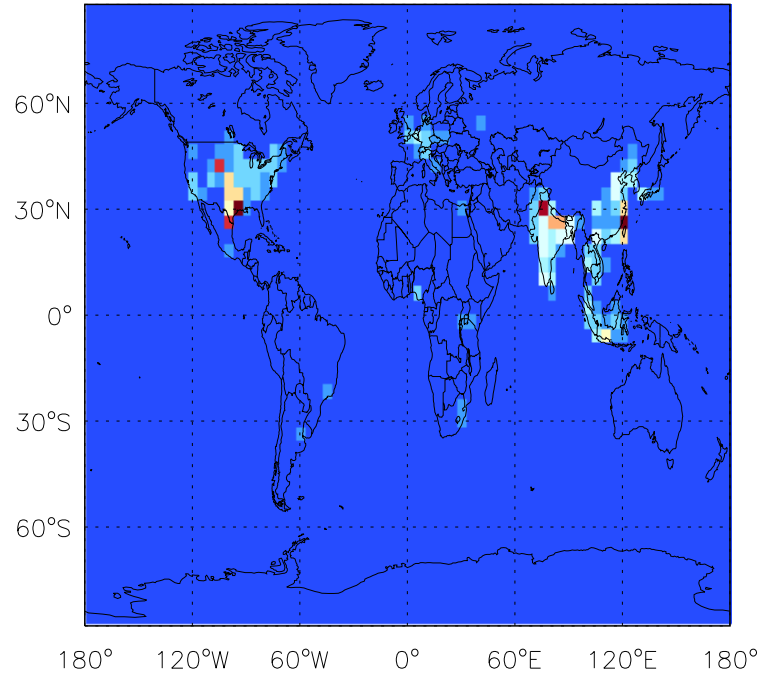

GEOS-Chem Emission Maps

v11-01b-Run0

CH<sub>2</sub>O anthro+biofuel emissions for Jul

v11-01d-Run1

CH<sub>2</sub>O anthro+biofuel emissions for Jul

v11-01f-geosp-Run0

CH<sub>2</sub>O anthro+biofuel emissions for Jul

GEOS-Chem Emission Maps

v11-01b-Run0

CH<sub>2</sub>O biomass emissions for Jul

v11-01d-Run1

CH<sub>2</sub>O biomass emissions for Jul

v11-01f-geosfp-Run0

CH<sub>2</sub>O biomass emissions for Jul