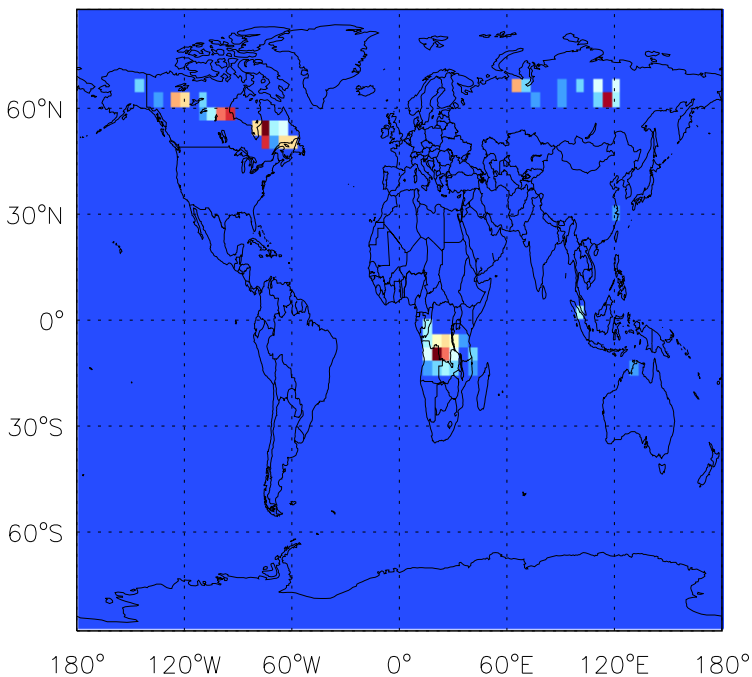

GEOS-Chem Emission Maps

v11-01b-Run0

CH<sub>2</sub>O anthro+biofuel emissions for Jul

v11-01d-Run1

CH<sub>2</sub>O anthro+biofuel emissions for Jul

v11-01f-geosp-Run0

CH<sub>2</sub>O anthro+biofuel emissions for Jul

GEOS-Chem Emission Maps

v11-01b-Run0

CH<sub>2</sub>O biomass emissions for Jul

v11-01d-Run1

CH<sub>2</sub>O biomass emissions for Jul

v11-01f-geosfp-Run0

CH<sub>2</sub>O biomass emissions for Jul