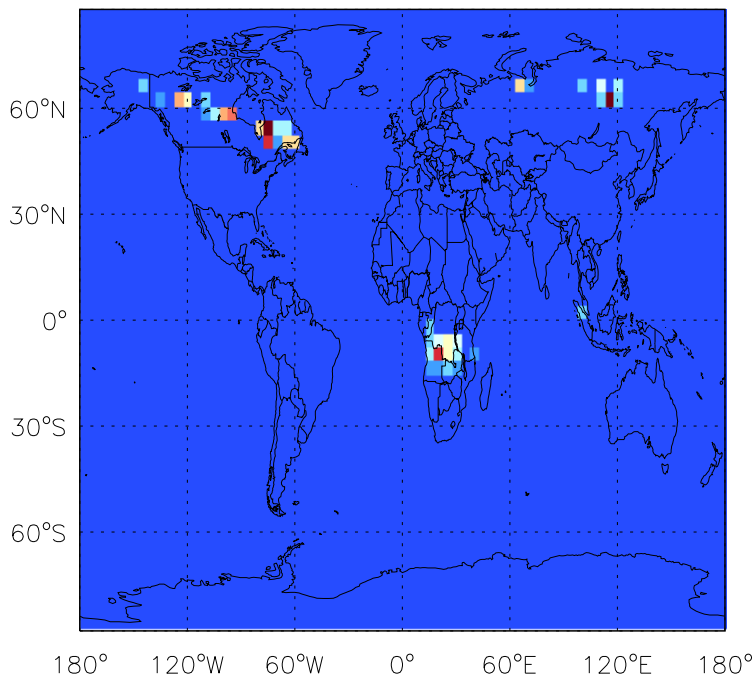

GEOS-Chem Emission Maps

v11-01b-Run0

CH<sub>2</sub>O anthro+biofuel emissions for Jul

v11-01d-Run1

CH<sub>2</sub>O anthro+biofuel emissions for Jul

v11-01f-geosp-Run0

CH<sub>2</sub>O anthro+biofuel emissions for Jul

GEOS-Chem Emission Maps

v11-01b-Run0

CH<sub>2</sub>O biomass emissions for Jul

v11-01d-Run1

CH<sub>2</sub>O biomass emissions for Jul

v11-01f-geosfp-Run0

CH<sub>2</sub>O biomass emissions for Jul