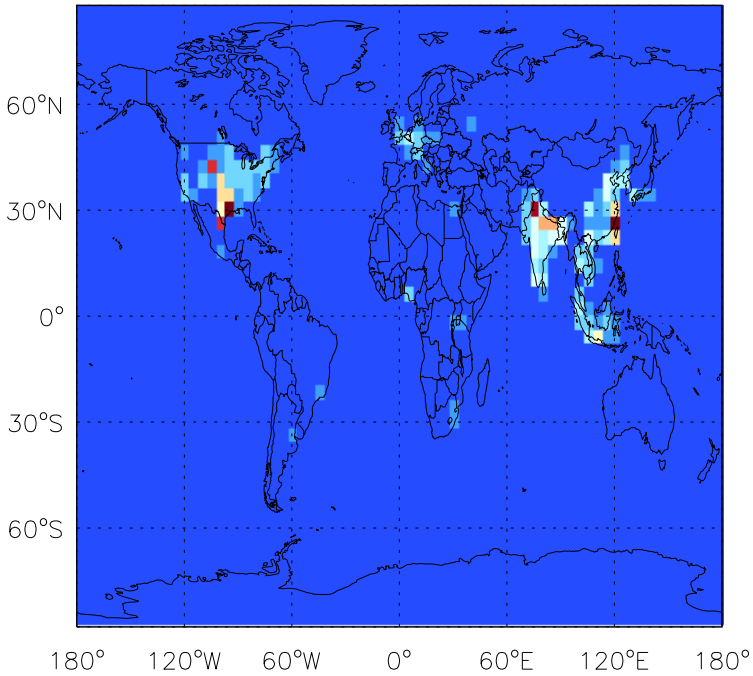

GEOS-Chem Emission Maps

v11-01b-Run0

CH<sub>2</sub>O anthro+biofuel emissions for Jul

v11-01d-Run1

CH<sub>2</sub>O anthro+biofuel emissions for Jul

v11-01f-geosp-Run0

CH<sub>2</sub>O anthro+biofuel emissions for Jul

GEOS-Chem Emission Maps

v11-01b-Run0

CH<sub>2</sub>O biomass emissions for Jul

v11-01d-Run1

CH<sub>2</sub>O biomass emissions for Jul

v11-01f-geosfp-Run0

CH<sub>2</sub>O biomass emissions for Jul