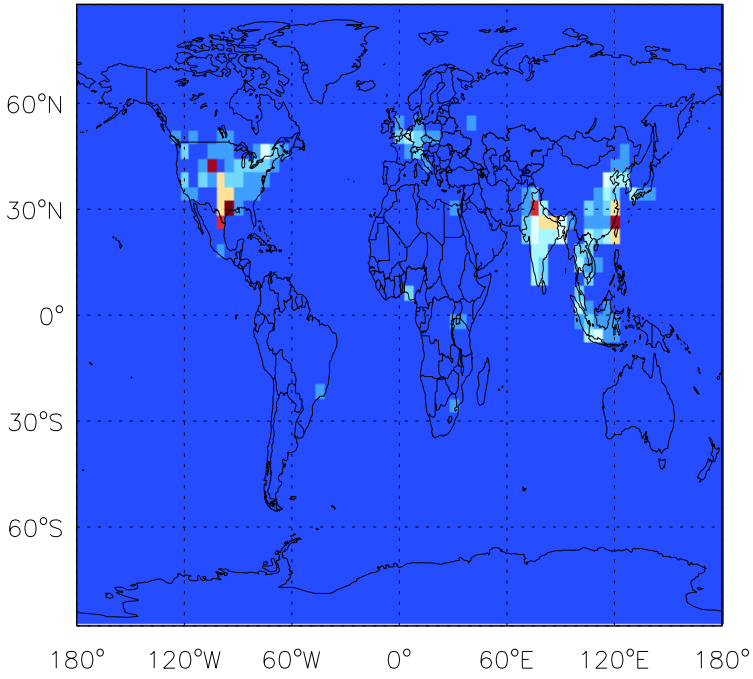

GEOS-Chem Emission Maps

v11-01b-Run0

CH<sub>2</sub>O anthro+biofuel emissions for Jul

v11-01d-Run1

CH<sub>2</sub>O anthro+biofuel emissions for Jul

v11-01f-geosp-Run0

CH<sub>2</sub>O anthro+biofuel emissions for Jul

GEOS-Chem Emission Maps

v11-01b-Run0

CH<sub>2</sub>O biomass emissions for Jul

v11-01d-Run1

CH<sub>2</sub>O biomass emissions for Jul

v11-01f-geosfp-Run0

CH<sub>2</sub>O biomass emissions for Jul