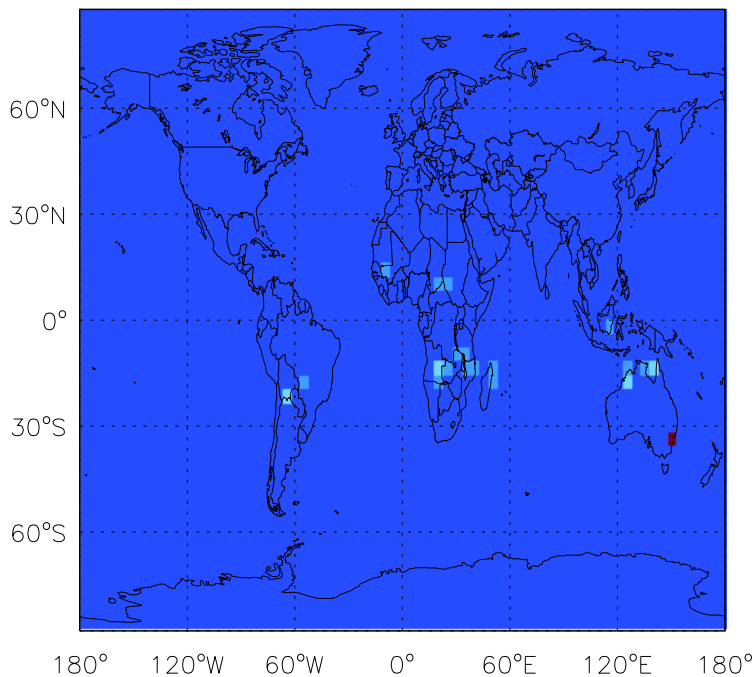

GEOS-Chem Emission Maps

v11-01b-Run0

CH<sub>2</sub>O anthro+biofuel emissions for Oct

v11-01d-Run1

CH<sub>2</sub>O anthro+biofuel emissions for Oct

v11-01f-geosp-Run0

CH<sub>2</sub>O anthro+biofuel emissions for Oct

GEOS-Chem Emission Maps

v11-01b-Run0

CH<sub>2</sub>O biomass emissions for Oct

v11-01d-Run1

CH<sub>2</sub>O biomass emissions for Oct

v11-01f-geosp-Run0

CH<sub>2</sub>O biomass emissions for Oct