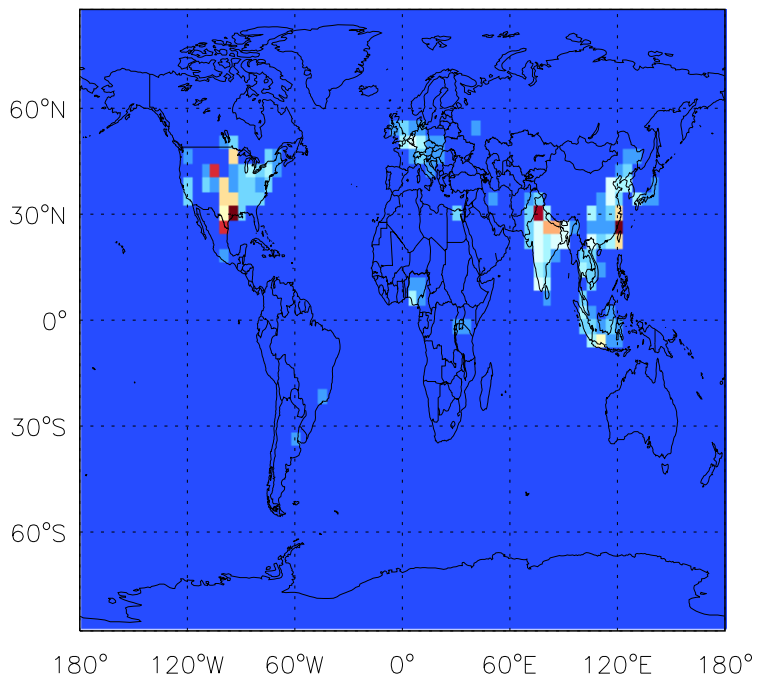

GEOS-Chem Emission Maps

v11-01b-Run0

CH<sub>2</sub>O anthro+biofuel emissions for Oct

v11-01d-Run1

CH<sub>2</sub>O anthro+biofuel emissions for Oct

v11-01f-geosp-Run0

CH<sub>2</sub>O anthro+biofuel emissions for Oct

GEOS-Chem Emission Maps

v11-01b-Run0

CH<sub>2</sub>O biomass emissions for Oct

v11-01d-Run1

CH<sub>2</sub>O biomass emissions for Oct

v11-01f-geosp-Run0

CH<sub>2</sub>O biomass emissions for Oct