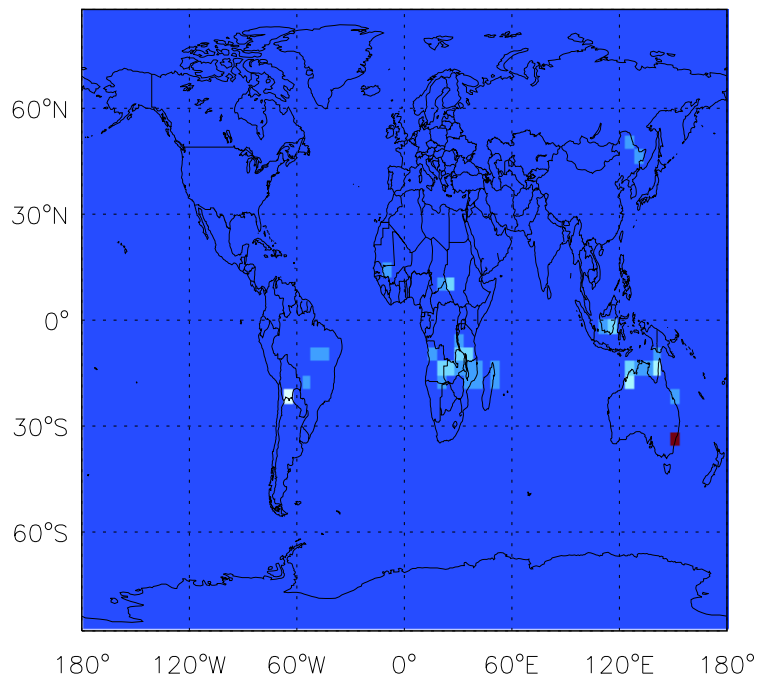

GEOS-Chem Emission Maps

v11-01b-Run0

CH<sub>2</sub>O anthro+biofuel emissions for Oct

v11-01d-Run1

CH<sub>2</sub>O anthro+biofuel emissions for Oct

v11-01f-geosp-Run0

CH<sub>2</sub>O anthro+biofuel emissions for Oct

GEOS-Chem Emission Maps

v11-01b-Run0

CH<sub>2</sub>O biomass emissions for Oct

v11-01d-Run1

CH<sub>2</sub>O biomass emissions for Oct

v11-01f-geosp-Run0

CH<sub>2</sub>O biomass emissions for Oct