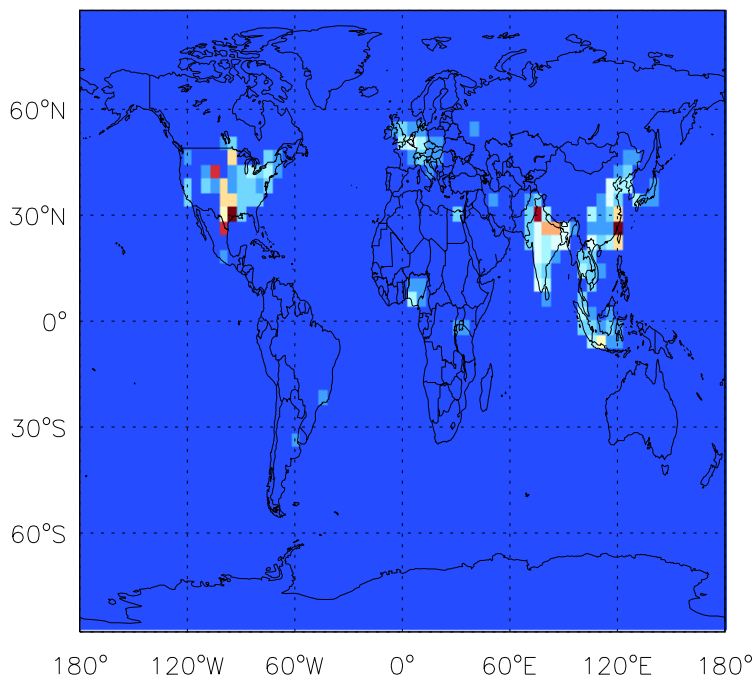

GEOS-Chem Emission Maps

v11-01b-Run0

CH<sub>2</sub>O anthro+biofuel emissions for Oct

v11-01d-Run1

CH<sub>2</sub>O anthro+biofuel emissions for Oct

v11-01f-geosp-Run0

CH<sub>2</sub>O anthro+biofuel emissions for Oct

GEOS-Chem Emission Maps

v11-01b-Run0

CH<sub>2</sub>O biomass emissions for Oct

v11-01d-Run1

CH<sub>2</sub>O biomass emissions for Oct

v11-01f-geosp-Run0

CH<sub>2</sub>O biomass emissions for Oct