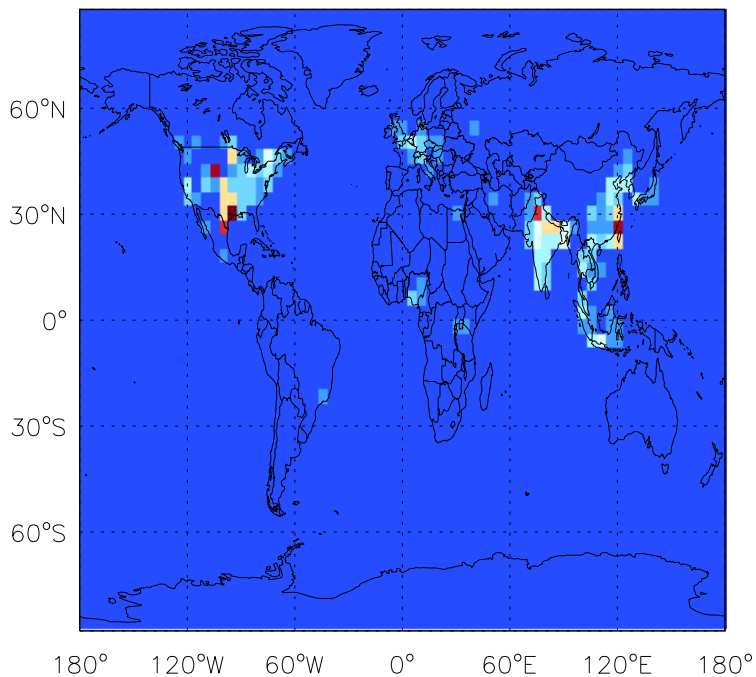

GEOS-Chem Emission Maps

v11-01b-Run0

CH<sub>2</sub>O anthro+biofuel emissions for Oct

v11-01d-Run1

CH<sub>2</sub>O anthro+biofuel emissions for Oct

v11-01f-geosp-Run0

CH<sub>2</sub>O anthro+biofuel emissions for Oct

GEOS-Chem Emission Maps

v11-01b-Run0

CH<sub>2</sub>O biomass emissions for Oct

v11-01d-Run1

CH<sub>2</sub>O biomass emissions for Oct

v11-01f-geosp-Run0

CH<sub>2</sub>O biomass emissions for Oct