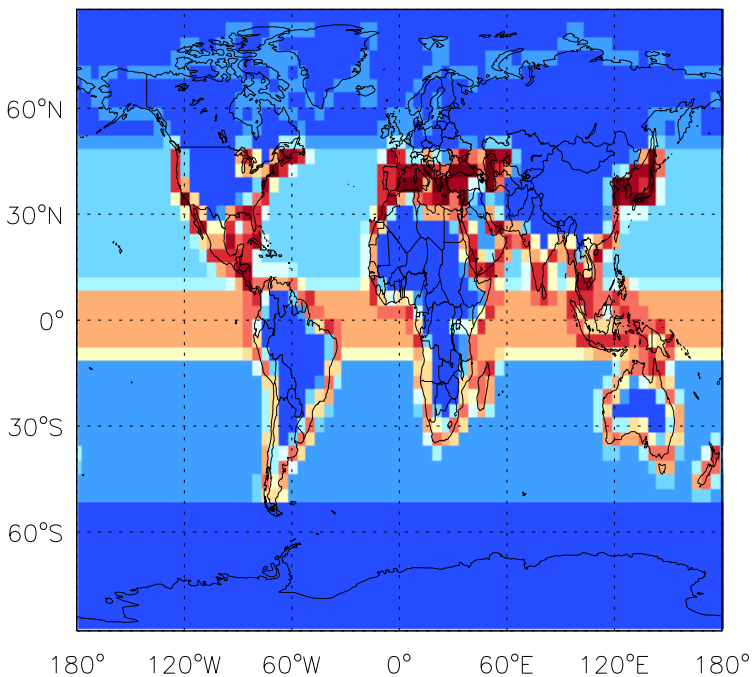

GEOS-Chem Emission Maps

v11-01b-Run0

CHBr3 biogenic emissions for Jul

v11-01d-Run1

CHBr3 biogenic emissions for Jul

v11-01f-geosp-Run0

CHBr3 biogenic emissions for Jul