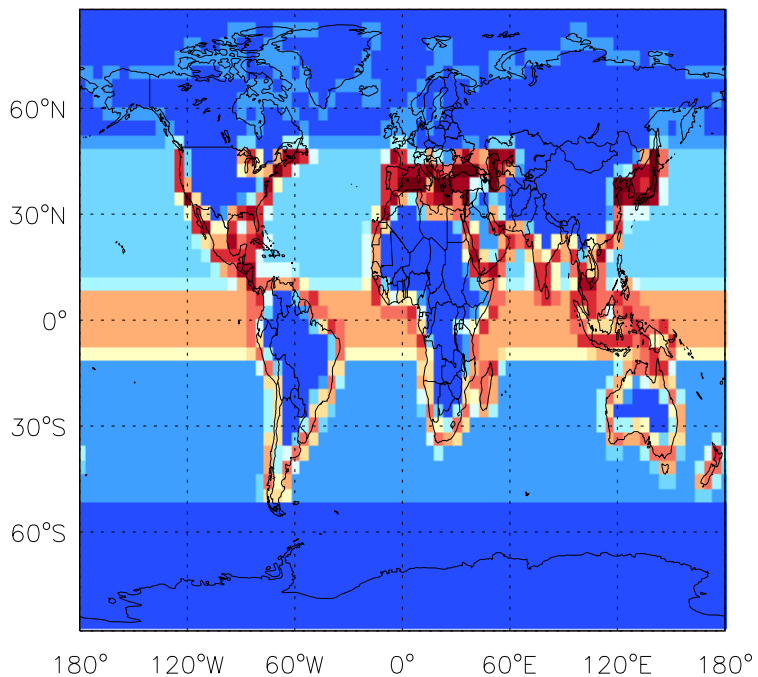

GEOS-Chem Emission Maps

v11-01b-Run0

CHBr3 biogenic emissions for Jul

v11-01d-Run1

CHBr3 biogenic emissions for Jul

v11-01f-geosp-Run0

CHBr3 biogenic emissions for Jul