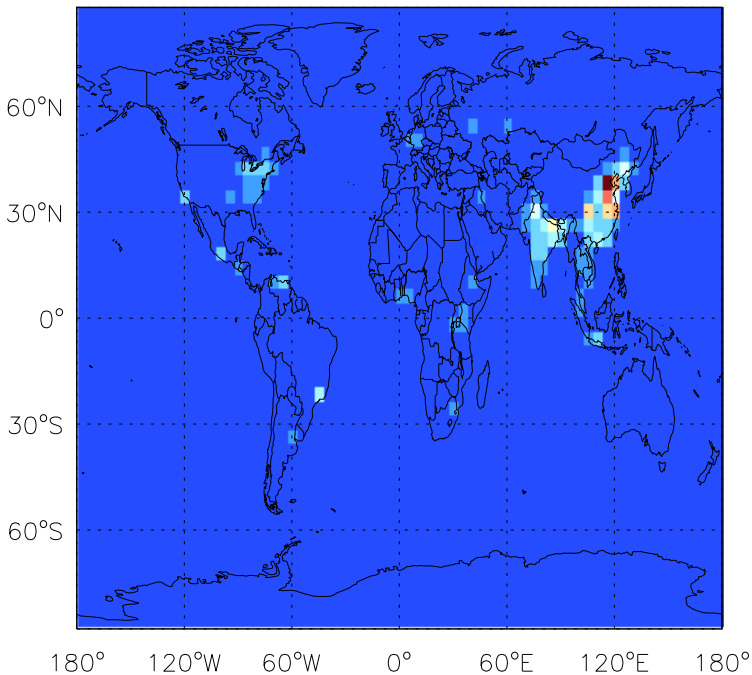

GEOS-Chem Emission Maps

v11-01b-Run0

CO anthro+biofuel emissions for Jul

v11-01d-Run1

CO anthro+biofuel emissions for Jul

v11-01f-geosfp-Run0

CO anthro+biofuel emissions for Jul

GEOS-Chem Emission Maps

v11-01b-Run0

CO biomass emissions for Jul

v11-01d-Run1

CO biomass emissions for Jul

v11-01f-geosfp-Run0

CO biomass emissions for Jul

GEOS-Chem Emission Maps

v11-01b-Run0

CO from MONOT emissions for Jul

v11-01d-Run1

CO from MONOT emissions for Jul

v11-01f-geosp-Run0

CO from MONOT emissions for Jul