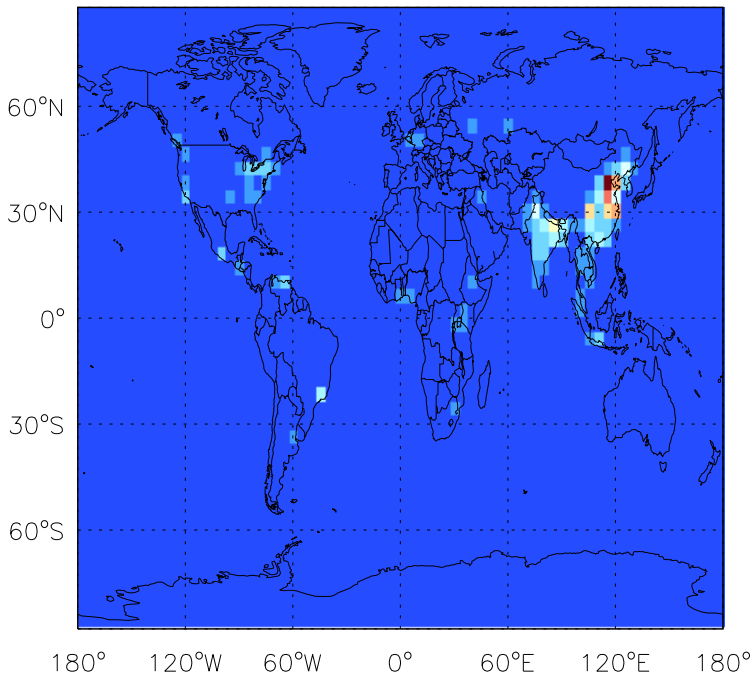

GEOS-Chem Emission Maps

v11-01b-Run0

CO anthro+biofuel emissions for Jul

v11-01d-Run1

CO anthro+biofuel emissions for Jul

v11-01f-geosfp-Run0

CO anthro+biofuel emissions for Jul

GEOS-Chem Emission Maps

v11-01b-Run0

CO biomass emissions for Jul

v11-01d-Run1

CO biomass emissions for Jul

v11-01f-geosfp-Run0

CO biomass emissions for Jul

GEOS-Chem Emission Maps

v11-01b-Run0

CO from MONOT emissions for Jul

v11-01d-Run1

CO from MONOT emissions for Jul

v11-01f-geosp-Run0

CO from MONOT emissions for Jul