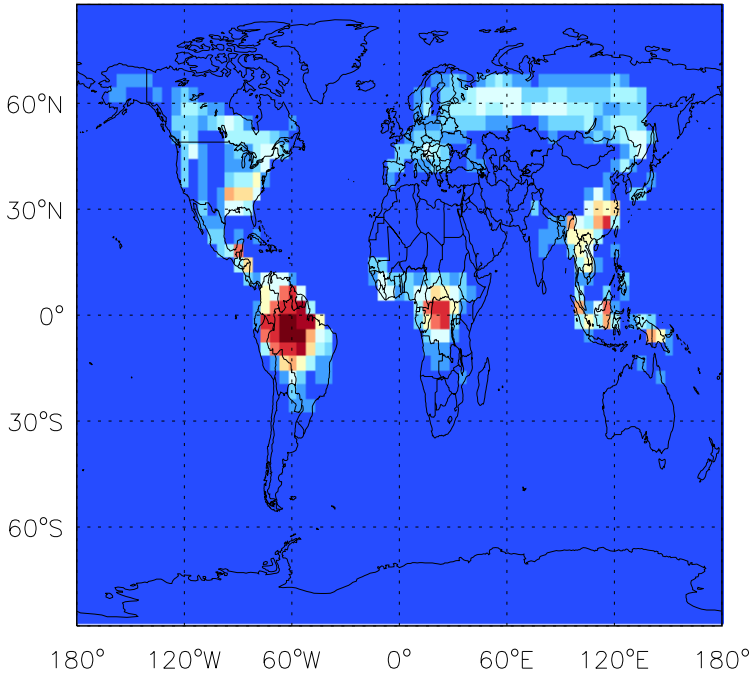

GEOS-Chem Emission Maps

v11-01b-Run0

CO anthro+biofuel emissions for Jul

v11-01d-Run1

CO anthro+biofuel emissions for Jul

v11-01f-geosfp-Run0

CO anthro+biofuel emissions for Jul

GEOS-Chem Emission Maps

v11-01b-Run0

CO biomass emissions for Jul

v11-01d-Run1

CO biomass emissions for Jul

v11-01f-geosfp-Run0

CO biomass emissions for Jul

GEOS-Chem Emission Maps

v11-01b-Run0

CO from MONOT emissions for Jul

v11-01d-Run1

CO from MONOT emissions for Jul

v11-01f-geosp-Run0

CO from MONOT emissions for Jul