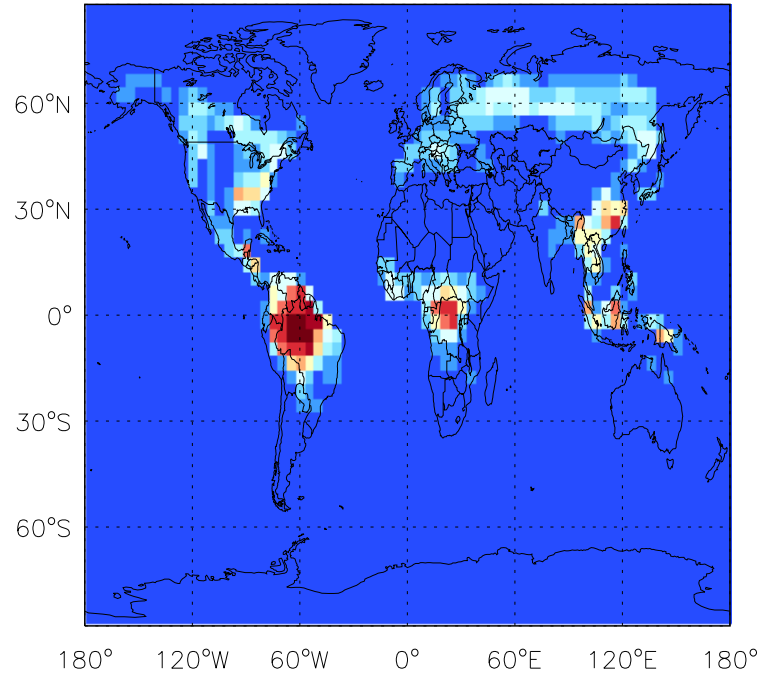

GEOS-Chem Emission Maps

v11-01b-Run0

CO anthro+biofuel emissions for Jul

v11-01d-Run1

CO anthro+biofuel emissions for Jul

v11-01f-geosfp-Run0

CO anthro+biofuel emissions for Jul

GEOS-Chem Emission Maps

v11-01b-Run0

CO biomass emissions for Jul

v11-01d-Run1

CO biomass emissions for Jul

v11-01f-geosfp-Run0

CO biomass emissions for Jul

GEOS-Chem Emission Maps

v11-01b-Run0

CO from MONOT emissions for Jul

v11-01d-Run1

CO from MONOT emissions for Jul

v11-01f-geosp-Run0

CO from MONOT emissions for Jul