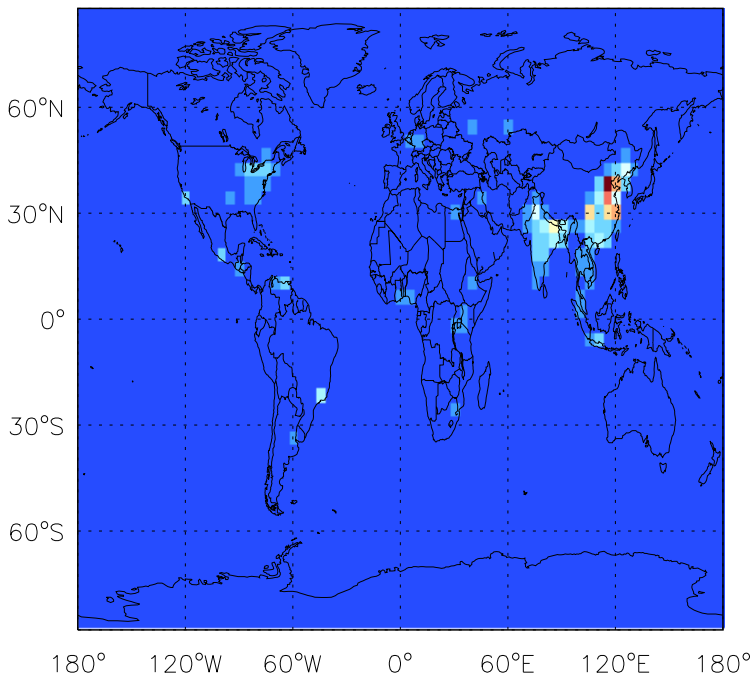

GEOS-Chem Emission Maps

v11-01b-Run0

CO anthro+biofuel emissions for Jul

v11-01d-Run1

CO anthro+biofuel emissions for Jul

v11-01f-geosfp-Run0

CO anthro+biofuel emissions for Jul

GEOS-Chem Emission Maps

v11-01b-Run0

CO biomass emissions for Jul

v11-01d-Run1

CO biomass emissions for Jul

v11-01f-geosfp-Run0

CO biomass emissions for Jul

GEOS-Chem Emission Maps

v11-01b-Run0

CO from MONOT emissions for Jul

v11-01d-Run1

CO from MONOT emissions for Jul

v11-01f-geosp-Run0

CO from MONOT emissions for Jul