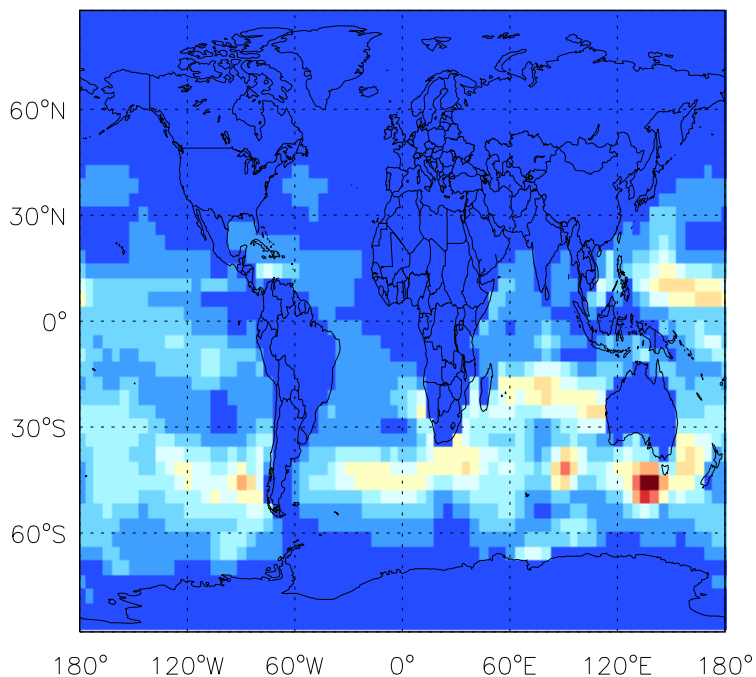

0.00e+00 4.21e+06 8.41e+06 kg S