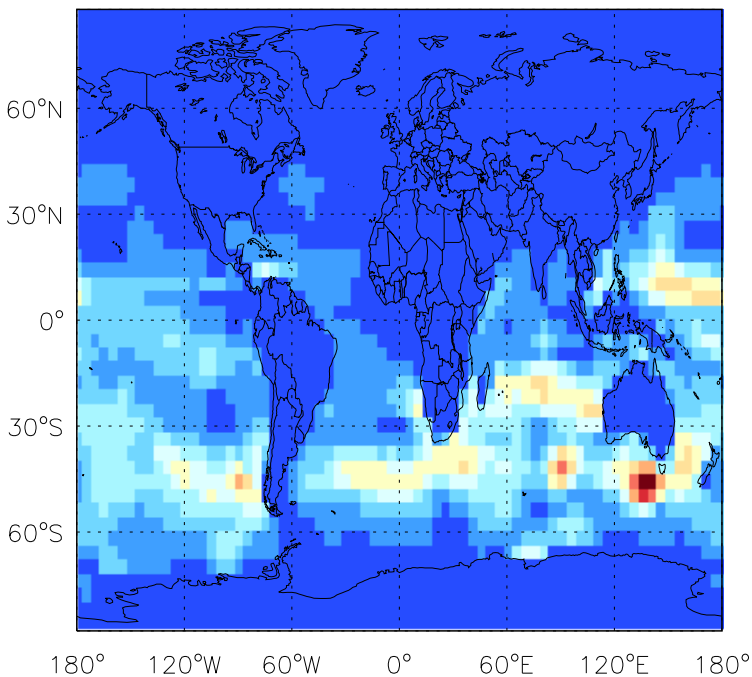

GEOS-Chem Emission Maps

v11-01b-Run0

DMS biogenic emissions for Jan

0.00e+00 2.69e+06 5.37e+06 kg S

v11-01d-Run1

DMS biogenic emissions for Jan

0.00e+00 4.21e+06 8.41e+06 kg S

v11-01f-geosp-Run0