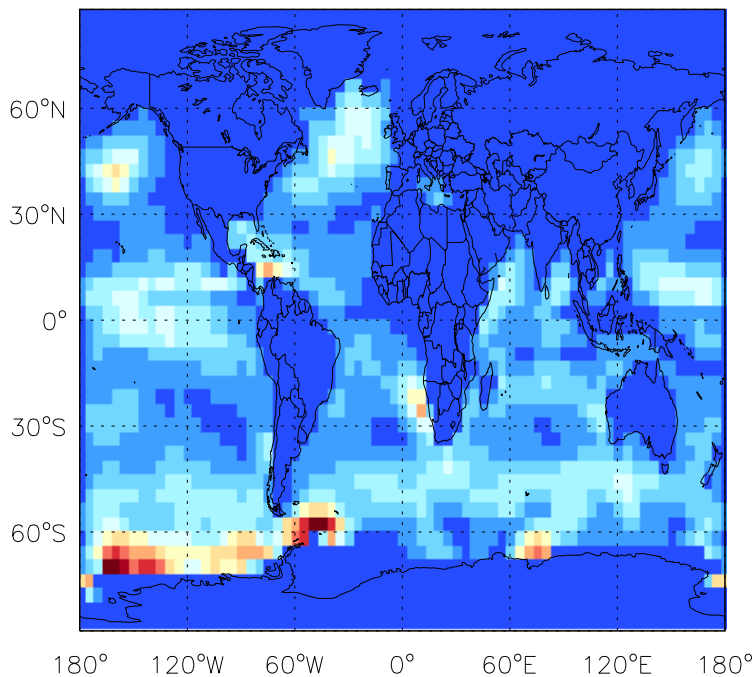

GEOS-Chem Emission Maps

v11-01b-Run0

DMS biogenic emissions for Jan

0.00e+00 2.69e+06 5.37e+06 kg S

v11-01d-Run1

DMS biogenic emissions for Jan

0.00e+00 4.21e+06 8.41e+06 kg S

v11-01f-geosp-Run0