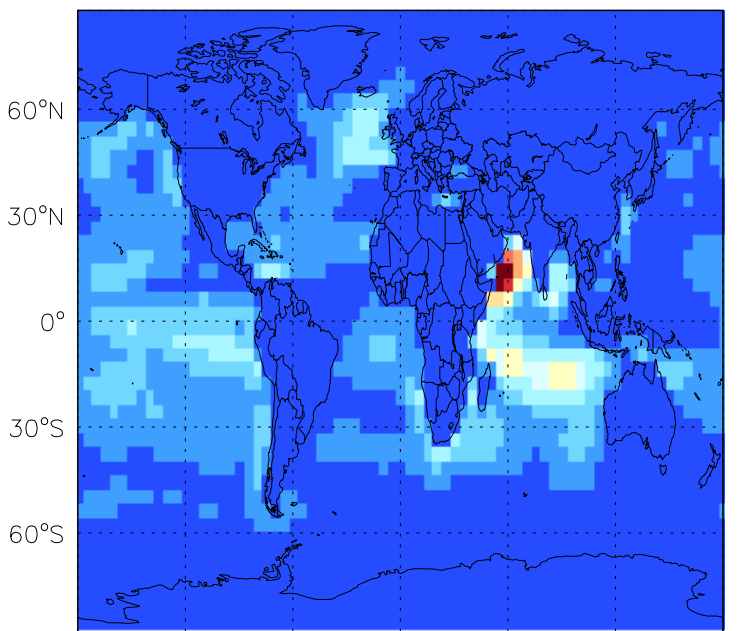

0.00e+00 3.66e+06 7.31e+06 kg S

v11-01f-geosfp-Run0

DMS biogenic emissions for Jul