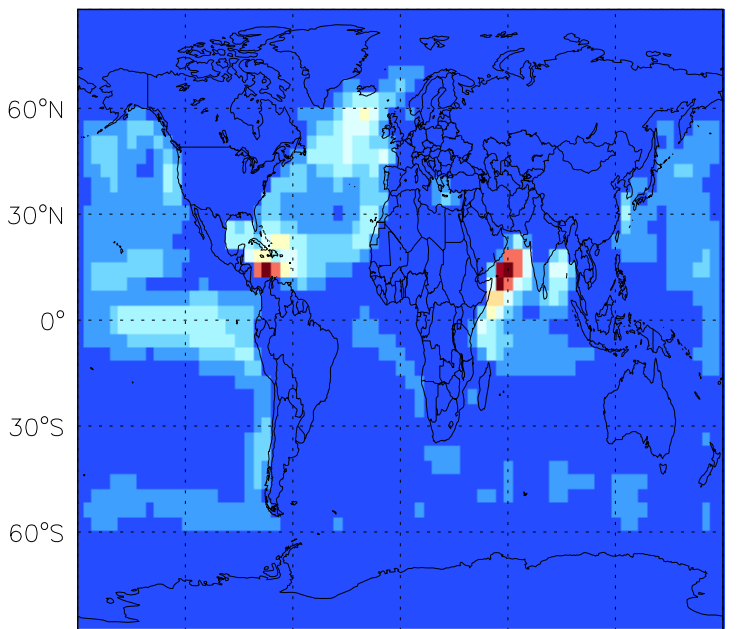

GEOS-Chem Emission Maps

v11-01b-Run0

DMS biogenic emissions for Jul

0.00e+00 3.00e+06 6.00e+06 kg S

v11-01d-Run1

DMS biogenic emissions for Jul

0.00e+00 3.66e+06 7.31e+06 kg S

v11-01f-geosfp-Run0