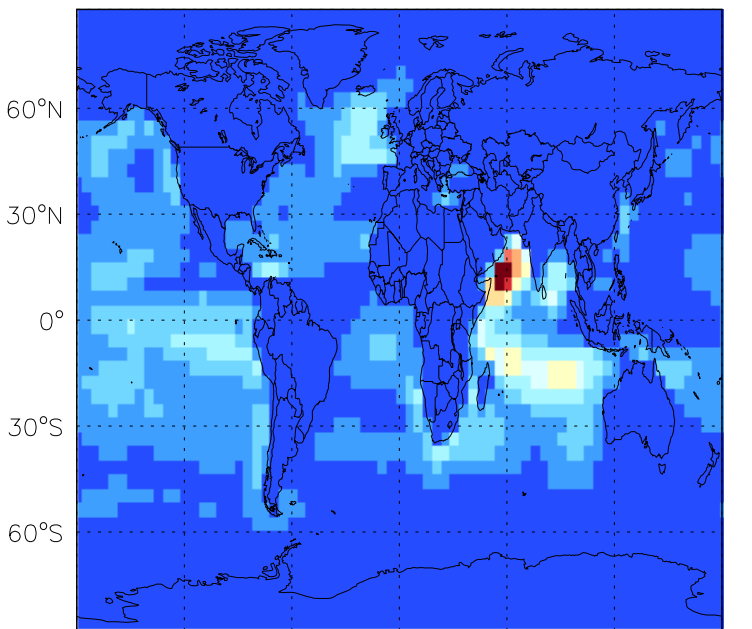

GEOS-Chem Emission Maps

v11-01b-Run0

DMS biogenic emissions for Jul

0.00e+00 3.00e+06 6.00e+06 kg S

v11-01d-Run1

DMS biogenic emissions for Jul

0.00e+00 3.66e+06 7.31e+06 kg S

v11-01f-geosfp-Run0