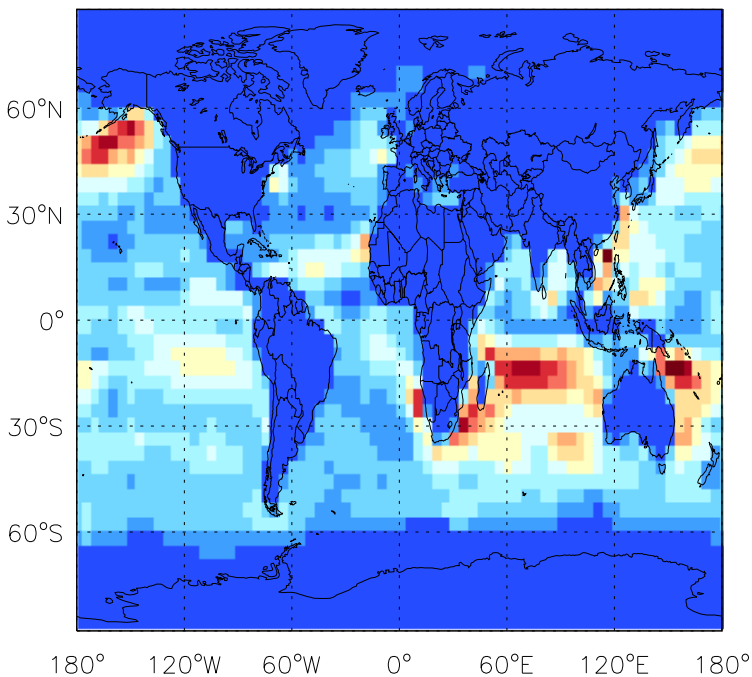

GEOS-Chem Emission Maps

v11-01b-Run0

DMS biogenic emissions for Oct

0.00e+00 1.74e+06 3.48e+06 kg S

v11-01d-Run1

DMS biogenic emissions for Oct

0.00e+00 1.60e+06 3.19e+06 kg S

v11-01f-geosp-Run0