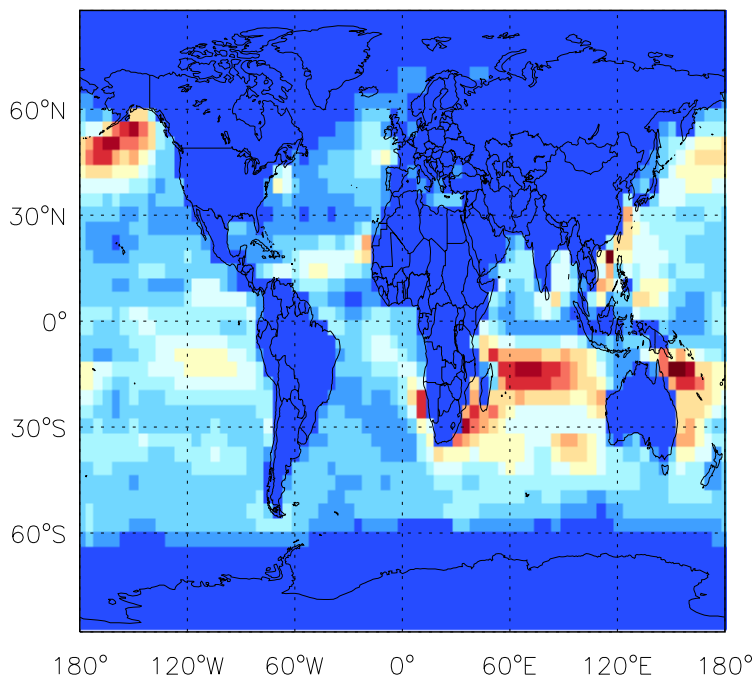

0.00e+00 1.60e+06 3.19e+06 kg S