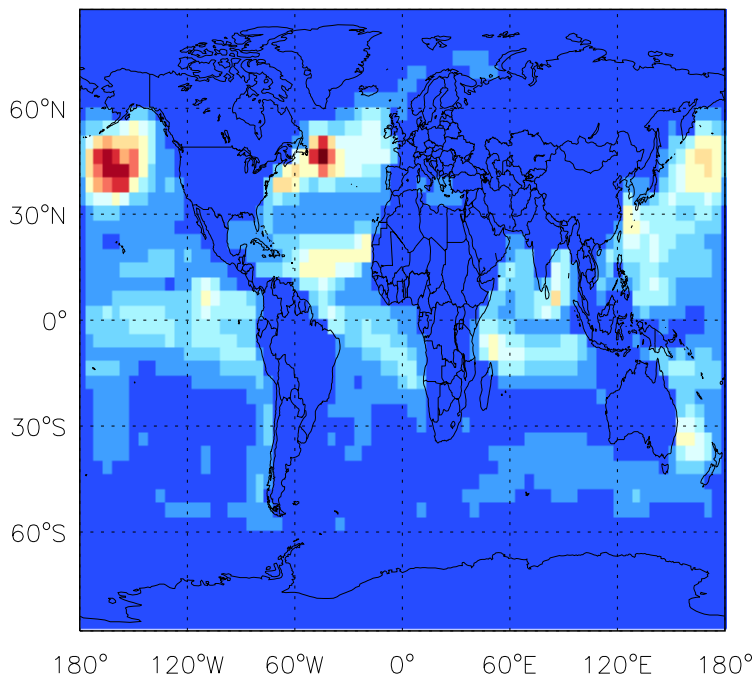

GEOS-Chem Emission Maps

v11-01b-Run0

DMS biogenic emissions for Oct

0.00e+00 1.74e+06 3.48e+06 kg S

v11-01d-Run1

DMS biogenic emissions for Oct

0.00e+00 1.60e+06 3.19e+06 kg S

v11-01f-geosp-Run0