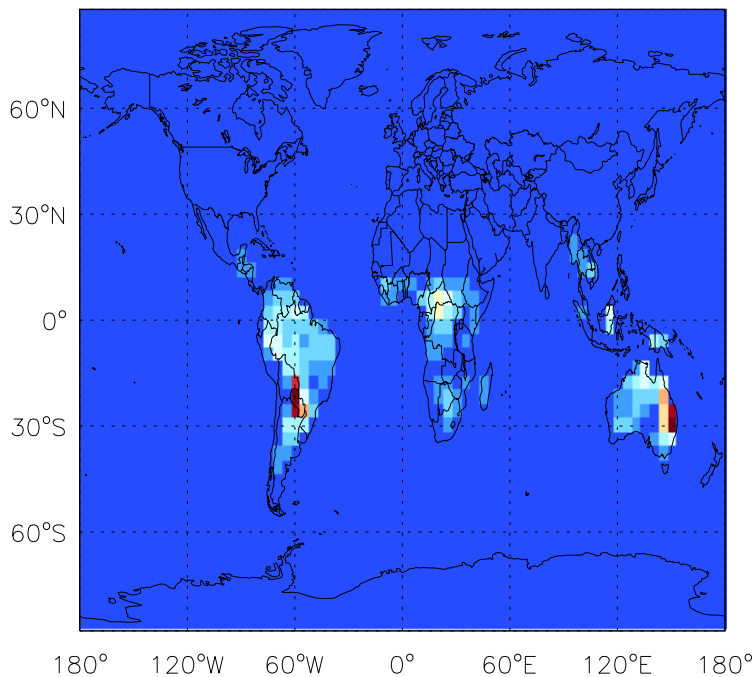

GEOS-Chem Emission Maps

v11-01b-Run0

ISOP biogenic emissions for Jan

v11-01d-Run1

ISOP biogenic emissions for Jan

v11-01f-geosfp-Run0

ISOP biogenic emissions for Jan