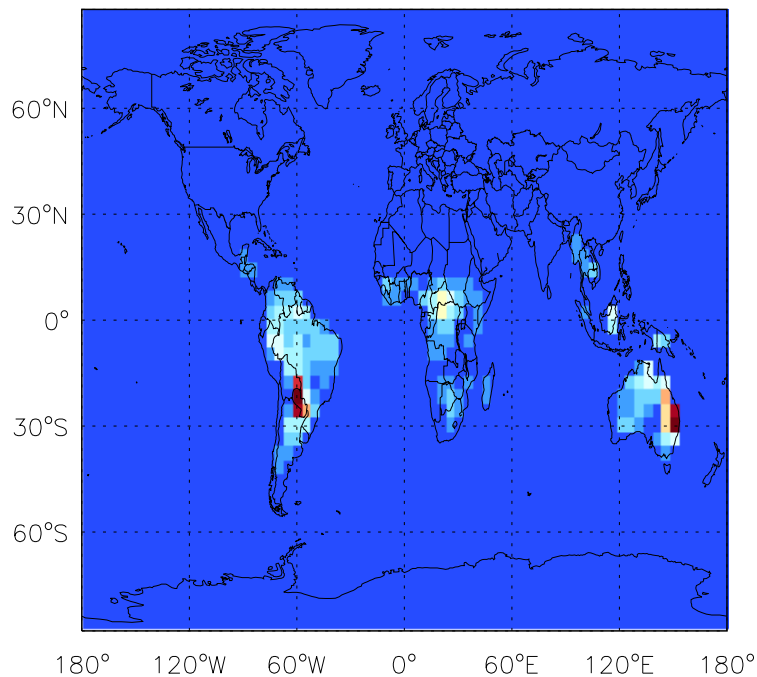

GEOS-Chem Emission Maps

v11-01b-Run0

ISOP biogenic emissions for Jan

v11-01d-Run1

ISOP biogenic emissions for Jan

v11-01f-geosfp-Run0

ISOP biogenic emissions for Jan