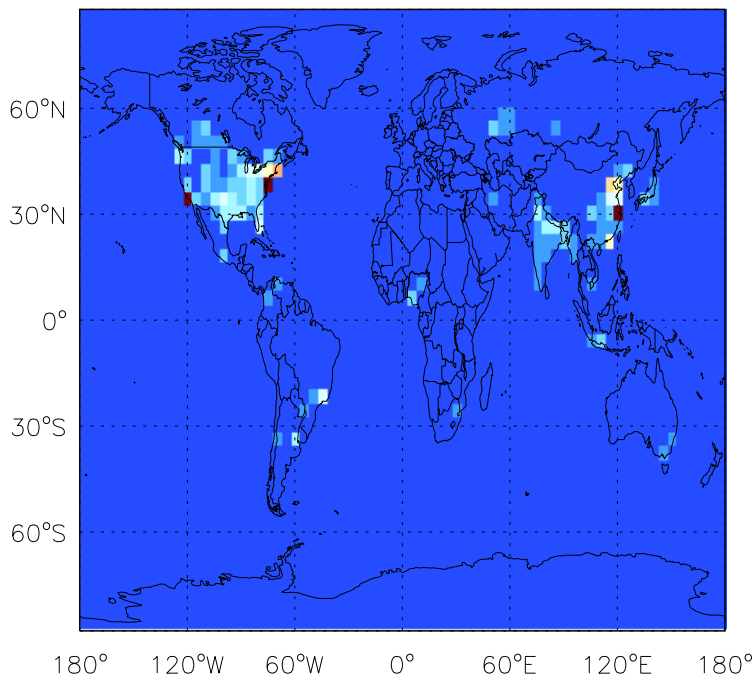

GEOS-Chem Emission Maps

v11-01b-Run0

MEK anthro+biofuel emissions for Jul

v11-01d-Run1

MEK anthro+biofuel emissions for Jul

v11-01f-geosp-Run0

MEK anthro+biofuel emissions for Jul

GEOS-Chem Emission Maps

v11-01b-Run0

MEK biomass emissions for Jul

v11-01d-Run1

MEK biomass emissions for Jul

v11-01f-geosfp-Run0

MEK biomass emissions for Jul