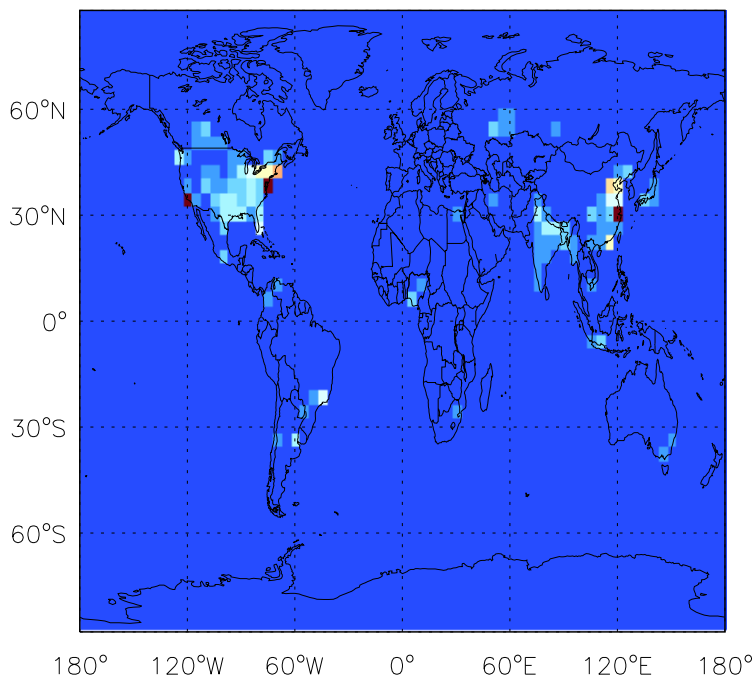

GEOS-Chem Emission Maps

v11-01b-Run0

MEK anthro+biofuel emissions for Jul

v11-01d-Run1

MEK anthro+biofuel emissions for Jul

v11-01f-geosp-Run0

MEK anthro+biofuel emissions for Jul

GEOS-Chem Emission Maps

v11-01b-Run0

MEK biomass emissions for Jul

v11-01d-Run1

MEK biomass emissions for Jul

v11-01f-geosfp-Run0

MEK biomass emissions for Jul