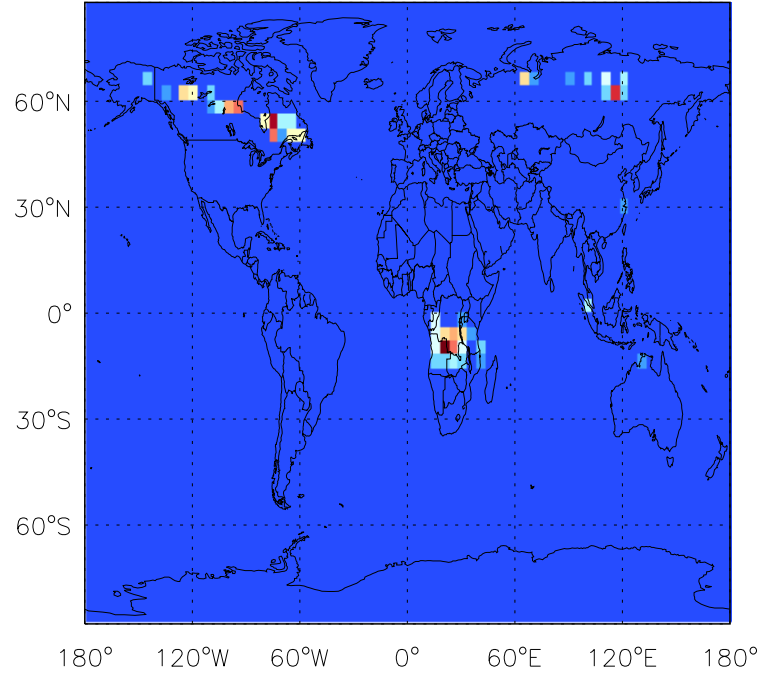

GEOS-Chem Emission Maps

v11-01b-Run0

MEK anthro+biofuel emissions for Jul

v11-01d-Run1

MEK anthro+biofuel emissions for Jul

v11-01f-geosp-Run0

MEK anthro+biofuel emissions for Jul

GEOS-Chem Emission Maps

v11-01b-Run0

MEK biomass emissions for Jul

v11-01d-Run1

MEK biomass emissions for Jul

v11-01f-geosfp-Run0

MEK biomass emissions for Jul