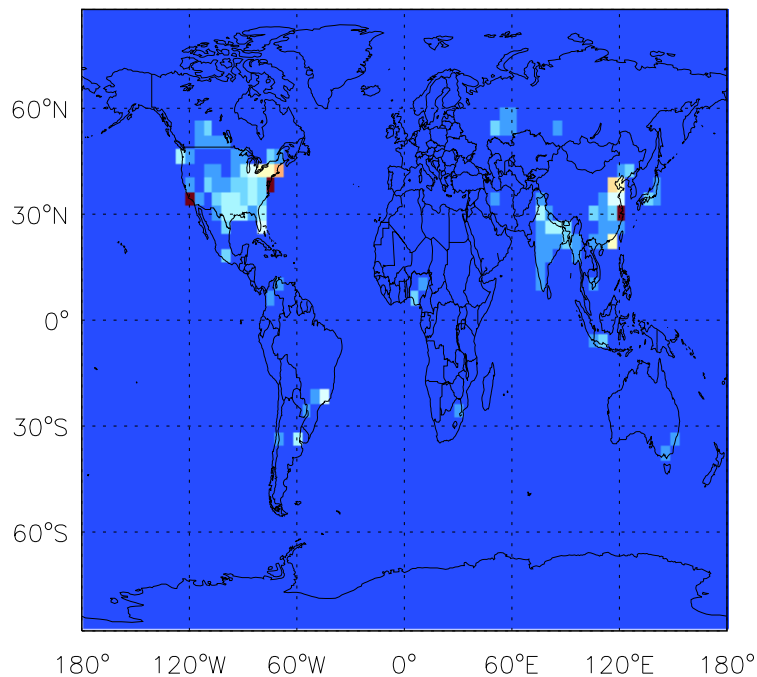

GEOS-Chem Emission Maps

v11-01b-Run0

MEK anthro+biofuel emissions for Jul

v11-01d-Run1

MEK anthro+biofuel emissions for Jul

v11-01f-geosp-Run0

MEK anthro+biofuel emissions for Jul

GEOS-Chem Emission Maps

v11-01b-Run0

MEK biomass emissions for Jul

v11-01d-Run1

MEK biomass emissions for Jul

v11-01f-geosfp-Run0

MEK biomass emissions for Jul