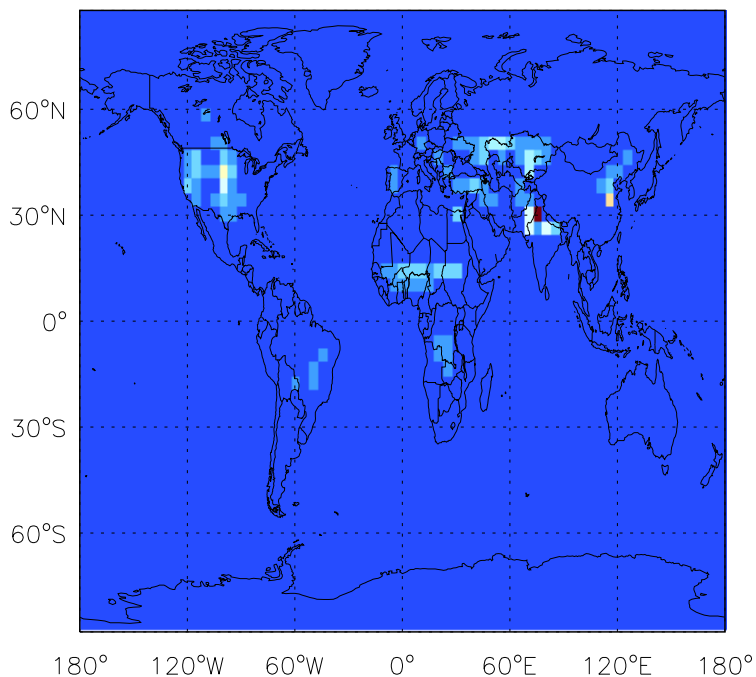

v11-01b-Run0

NO soil emissions for Jul

v11-01d-Run1

NO soil emissions for Jul

v11-01f-geosfp-Run0

NO soil emissions for Jul

GEOS-Chem Emission Maps

v11-01b-Run0

NO column lightning emissions for Jul

v11-01d-Run1

NO column lightning emissions for Jul

v11-01f-geosp-Run0

NO column lightning emissions for Jul