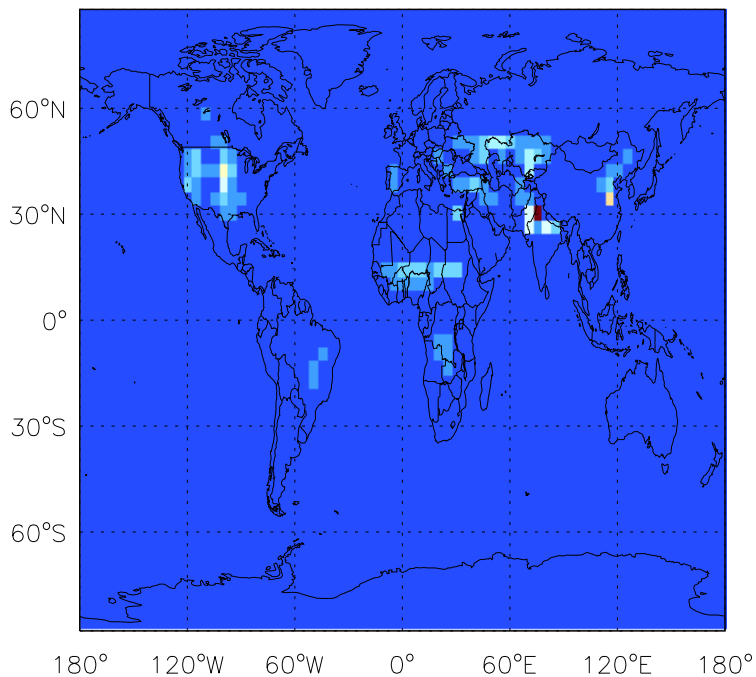

GEOS-Chem Emission Maps

NO soil emissions for Jul

v11-01d-Run1