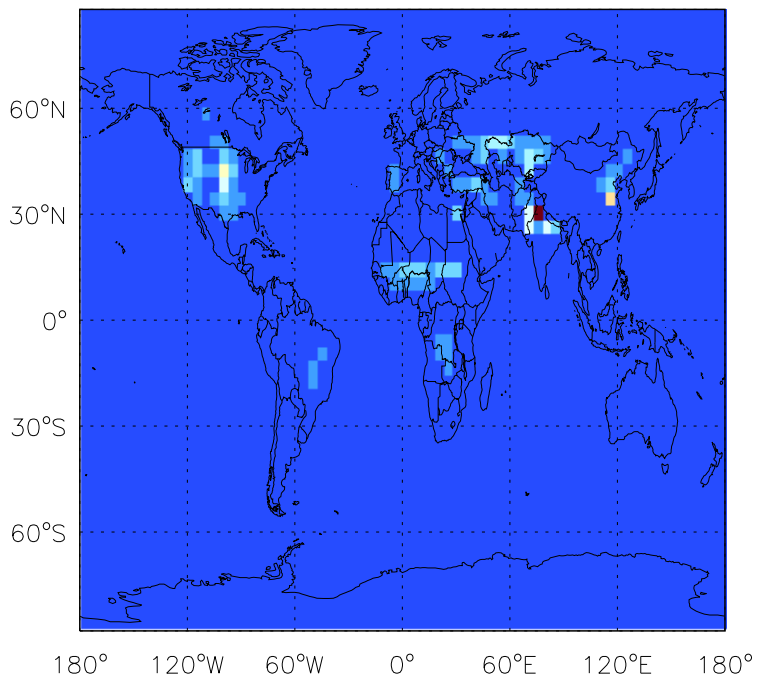

NO soil emissions for Jul

v11-01f-geosfp-Run0