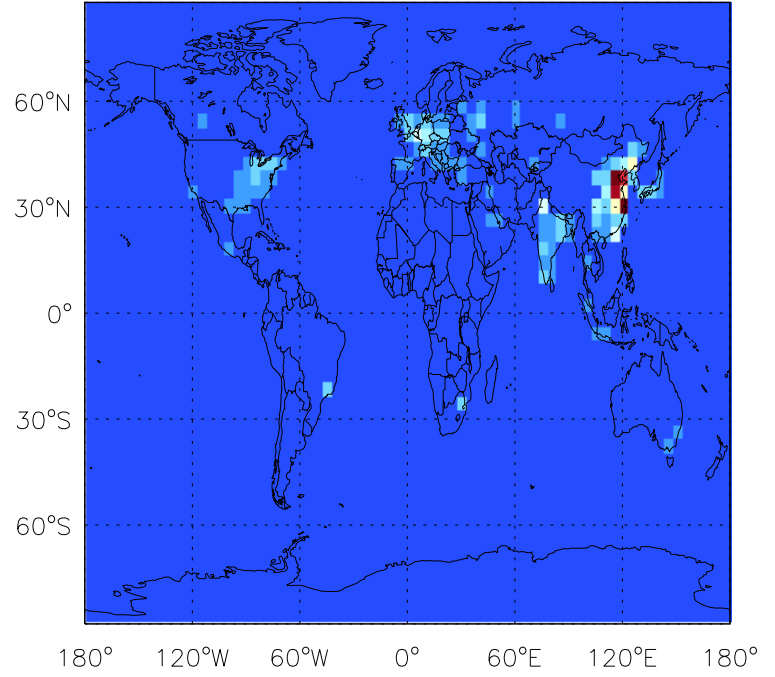

GEOS-Chem Emission Maps

v11-01b-Run0

NO anthro+biofuel emissions for Jul

v11-01d-Run1

NO anthro+biofuel emissions for Jul

v11-01f-geosp-Run0

NO anthro+biofuel emissions for Jul

GEOS-Chem Emission Maps

v11-01b-Run0

NO column aircraft emissions for Jul

v11-01d-Run1

NO column aircraft emissions for Jul

v11-01f-geosp-Run0

NO column aircraft emissions for Jul

GEOS-Chem Emission Maps

v11-01b-Run0