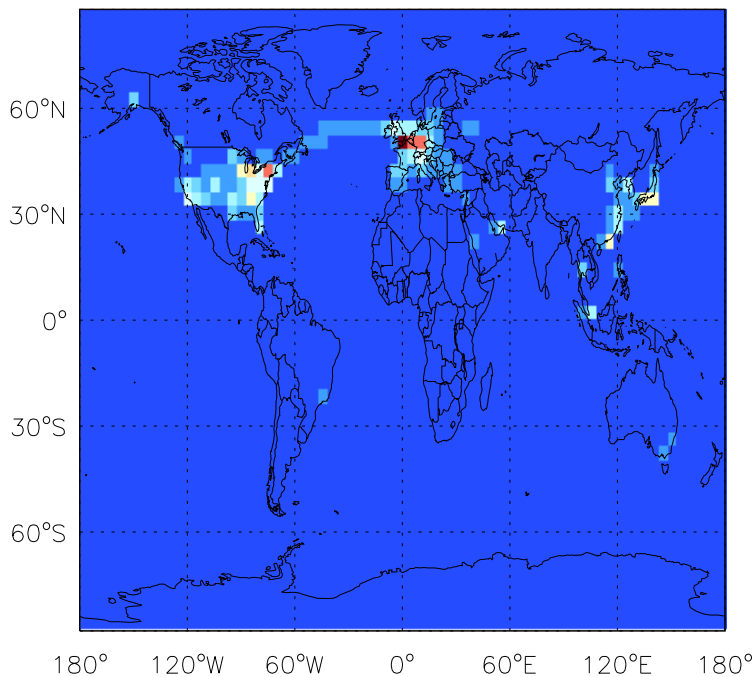

GEOS-Chem Emission Maps

v11-01b-Run0

NO anthro+biofuel emissions for Jul

v11-01d-Run1

NO anthro+biofuel emissions for Jul

v11-01f-geosp-Run0

NO anthro+biofuel emissions for Jul

GEOS-Chem Emission Maps

v11-01b-Run0

NO column aircraft emissions for Jul

v11-01d-Run1

NO column aircraft emissions for Jul

v11-01f-geosp-Run0

NO column aircraft emissions for Jul

GEOS-Chem Emission Maps

v11-01b-Run0