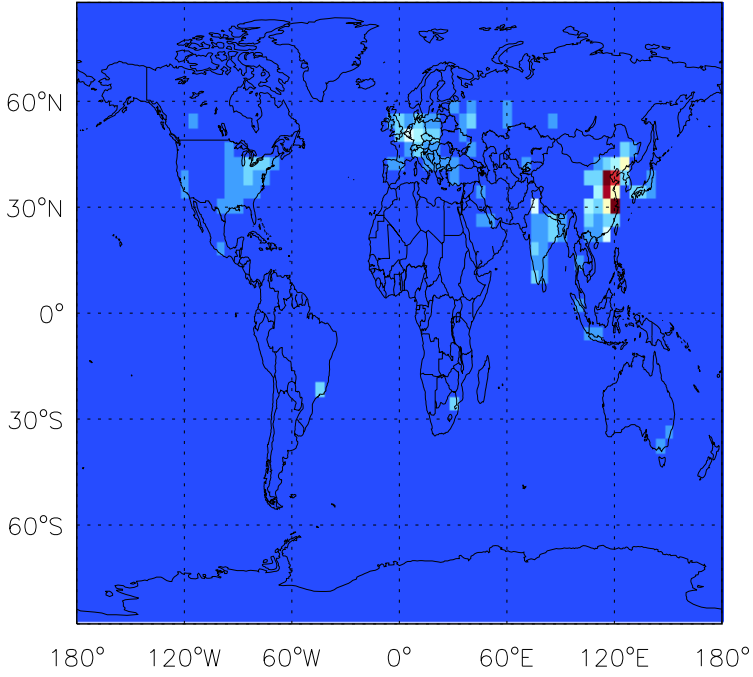

GEOS-Chem Emission Maps

v11-01b-Run0

NO anthro+biofuel emissions for Jul

v11-01d-Run1

NO anthro+biofuel emissions for Jul

v11-01f-geosp-Run0

NO anthro+biofuel emissions for Jul

GEOS-Chem Emission Maps

v11-01b-Run0

NO column aircraft emissions for Jul

v11-01d-Run1

NO column aircraft emissions for Jul

v11-01f-geosp-Run0

NO column aircraft emissions for Jul

GEOS-Chem Emission Maps

v11-01b-Run0