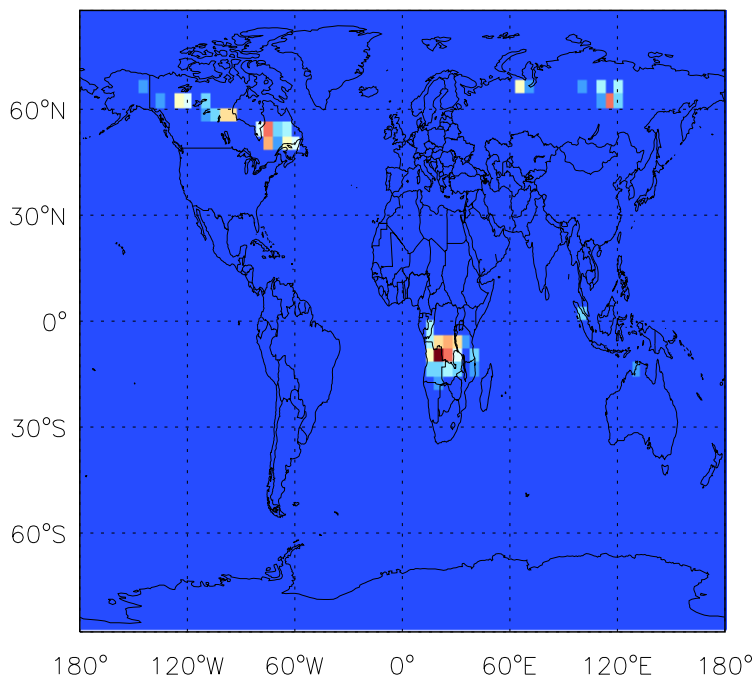

NO biomass emissions for Jul

v11-01d-Run1

NO biomass emissions for Jul

0.00e+00 1.79e+11 3.59e+11 molec/cm2/s

0.00e+00 1.55e+11 3.09e+11 molec/cm2/s

v11-01f-geosfp-Run0

NO biomass emissions for Jul

0.00e+00 1.55e+11 3.09e+11 molec/cm2/s