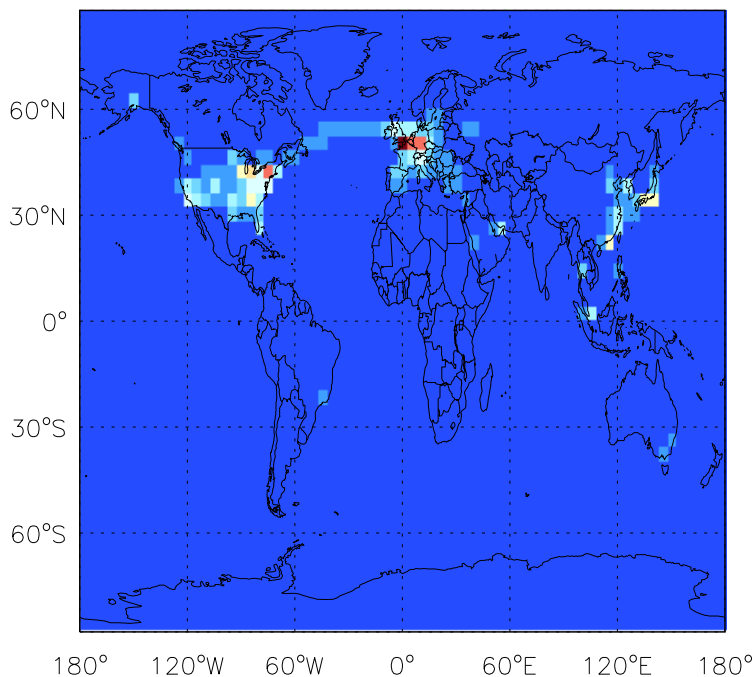

v11-01b-Run0

NO column aircraft emissions for Jul

v11-01d-Run1

NO column aircraft emissions for Jul

v11-01f-geosp-Run0

NO column aircraft emissions for Jul

GEOS-Chem Emission Maps

v11-01b-Run0