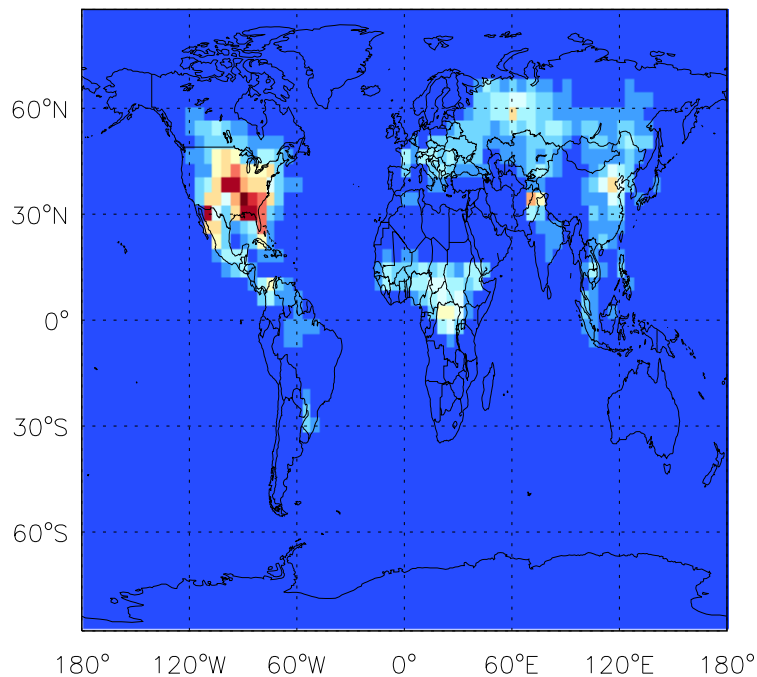

GEOS-Chem Emission Maps

v11-01b-Run0

NO fertilizer emissions for Jul

v11-01d-Run1

NO fertilizer emissions for Jul

v11-01f-geosfp-Run0

NO fertilizer emissions for Jul

GEOS-Chem Emission Maps

v11-01b-Run0

NO soil emissions for Jul

v11-01d-Run1

NO soil emissions for Jul

v11-01f-geosfp-Run0

NO soil emissions for Jul

GEOS-Chem Emission Maps

v11-01b-Run0

NO column lightning emissions for Jul

v11-01d-Run1

NO column lightning emissions for Jul

v11-01f-geosp-Run0

NO column lightning emissions for Jul