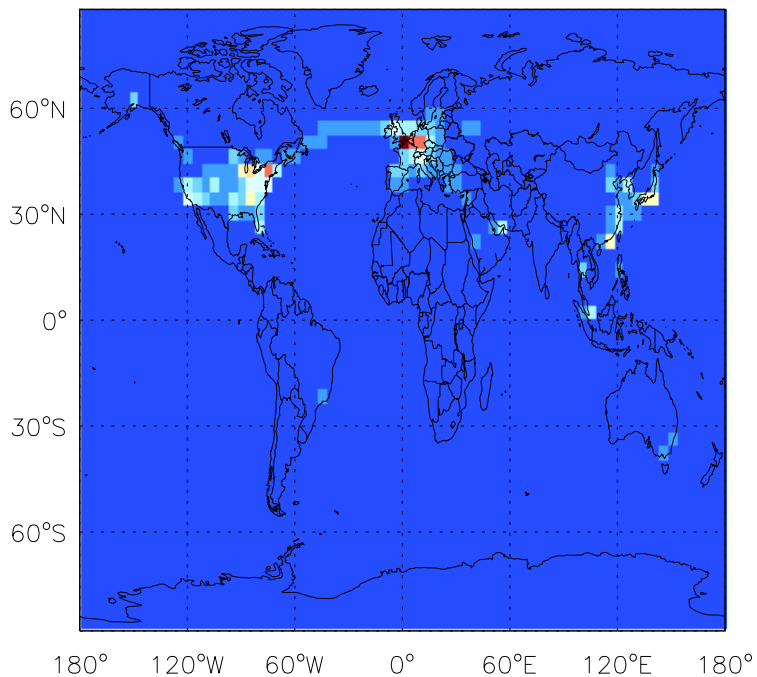

GEOS-Chem Emission Maps

v11-01b-Run0

NO anthro+biofuel emissions for Jul

v11-01d-Run1

NO anthro+biofuel emissions for Jul

v11-01f-geosp-Run0

NO anthro+biofuel emissions for Jul

GEOS-Chem Emission Maps

v11-01b-Run0

NO column aircraft emissions for Jul

v11-01d-Run1

NO column aircraft emissions for Jul

v11-01f-geosp-Run0

NO column aircraft emissions for Jul

GEOS-Chem Emission Maps

v11-01b-Run0