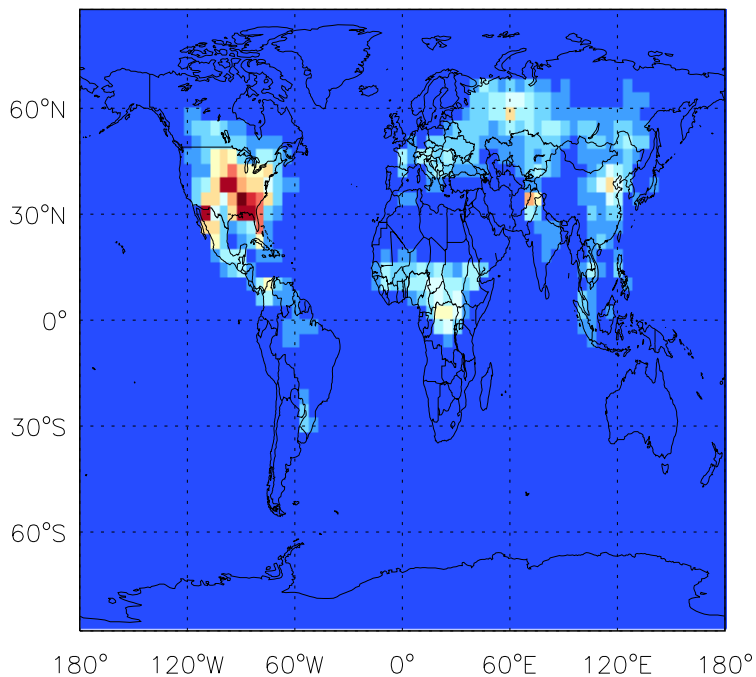

GEOS-Chem Emission Maps

v11-01b-Run0

NO fertilizer emissions for Jul

v11-01d-Run1

NO fertilizer emissions for Jul

v11-01f-geosfp-Run0

NO fertilizer emissions for Jul

GEOS-Chem Emission Maps

v11-01b-Run0

NO soil emissions for Jul

v11-01d-Run1

NO soil emissions for Jul

v11-01f-geosfp-Run0

NO soil emissions for Jul

GEOS-Chem Emission Maps

v11-01b-Run0

NO column lightning emissions for Jul

v11-01d-Run1

NO column lightning emissions for Jul

v11-01f-geosp-Run0

NO column lightning emissions for Jul