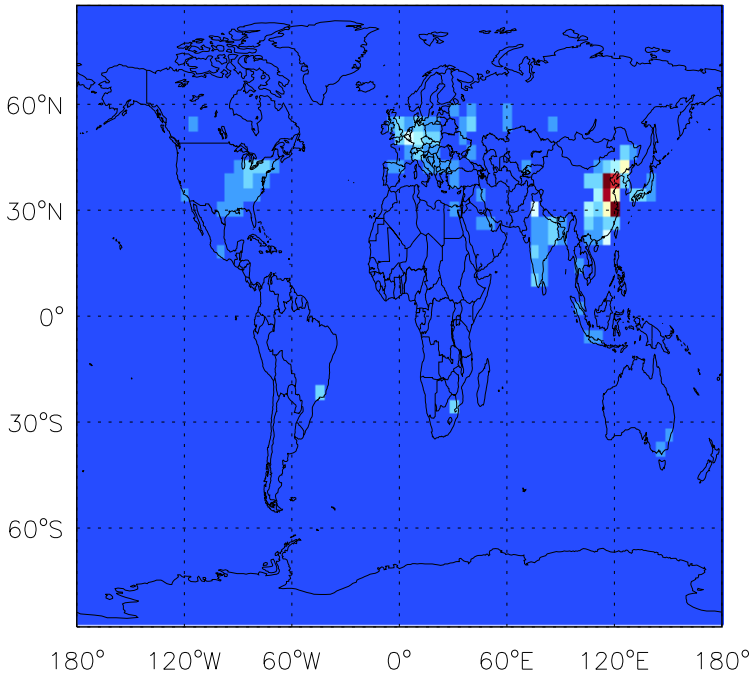

GEOS-Chem Emission Maps

v11-01b-Run0

NO anthro+biofuel emissions for Jul

v11-01d-Run1

NO anthro+biofuel emissions for Jul

v11-01f-geosp-Run0

NO anthro+biofuel emissions for Jul

GEOS-Chem Emission Maps

v11-01b-Run0

NO column aircraft emissions for Jul

v11-01d-Run1

NO column aircraft emissions for Jul

v11-01f-geosp-Run0

NO column aircraft emissions for Jul

GEOS-Chem Emission Maps

v11-01b-Run0