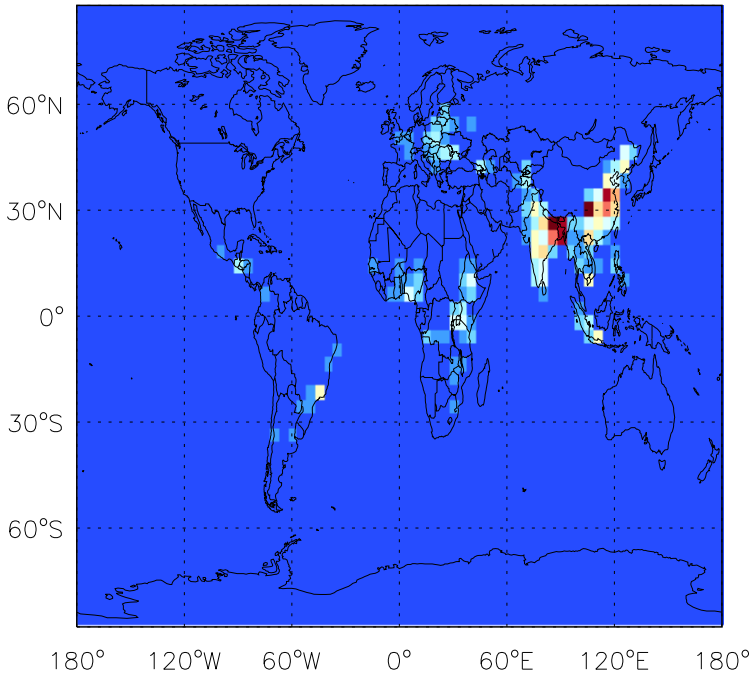

GEOS-Chem Emission Maps

v11-01b-Run0

OC anthro emissions for Jul

v11-01d-Run1

OC anthro emissions for Jul

v11-01f-geosp-Run0

OC anthro emissions for Jul

GEOS-Chem Emission Maps

v11-01b-Run0

OC biofuel emissions for Jul

v11-01d-Run1

OC biofuel emissions for Jul

v11-01f-geosp-Run0

OC biofuel emissions for Jul

GEOS-Chem Emission Maps

v11-01b-Run0

OC biomass emissions for Jul

0.00e+00 9.08e+07 1.82e+08kg C

v11-01d-Run1

OC biomass emissions for Jul

0.00e+00 7.84e+07 1.57e+08kg C

v11-01f-geosfp-Run0

OC biomass emissions for Jul

0.00e+00 7.84e+07 1.57e+08kg C