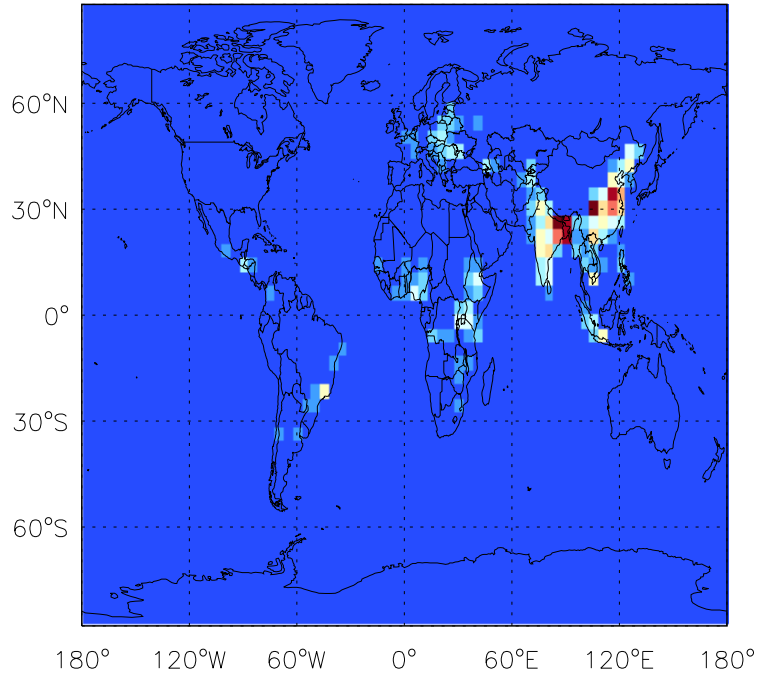

GEOS-Chem Emission Maps

v11-01b-Run0

OC anthro emissions for Jul

v11-01d-Run1

OC anthro emissions for Jul

v11-01f-geosp-Run0

OC anthro emissions for Jul

GEOS-Chem Emission Maps

v11-01b-Run0

OC biofuel emissions for Jul

v11-01d-Run1

OC biofuel emissions for Jul

v11-01f-geosp-Run0

OC biofuel emissions for Jul

GEOS-Chem Emission Maps

v11-01b-Run0

OC biomass emissions for Jul

0.00e+00 9.08e+07 1.82e+08kg C

v11-01d-Run1

OC biomass emissions for Jul

0.00e+00 7.84e+07 1.57e+08kg C

v11-01f-geosfp-Run0

OC biomass emissions for Jul

0.00e+00 7.84e+07 1.57e+08kg C

GEOS-Chem Emission Maps

v11-01b-Run0

OC biogenic emissions for Jul

v11-01d-Run1

OC biogenic emissions for Jul

v11-01f-geosfp-Run0

OC biogenic emissions for Jul