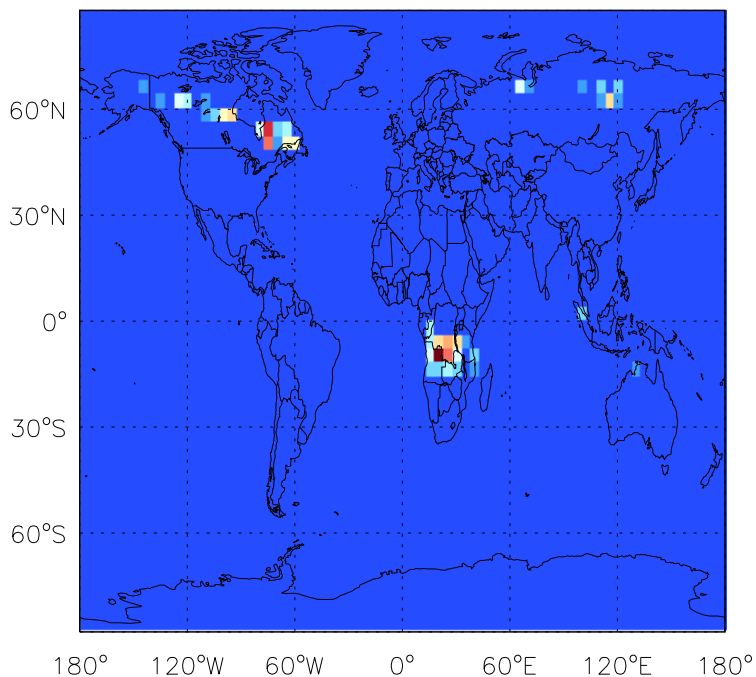

OC biomass emissions for Jul

0.00e+00 9.08e+07 1.82e+08kg C

v11-01d-Run1

OC biomass emissions for Jul

0.00e+00 7.84e+07 1.57e+08kg C

v11-01f-geosfp-Run0

OC biomass emissions for Jul

0.00e+00 7.84e+07 1.57e+08kg C