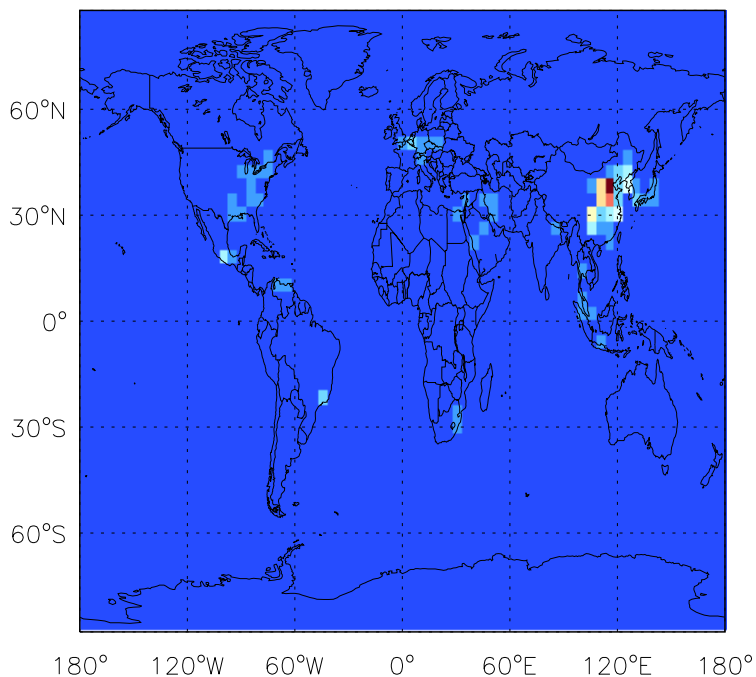

GEOS-Chem Emission Maps

v11-01b-Run0

OC anthro emissions for Jul

v11-01d-Run1

OC anthro emissions for Jul

v11-01f-geosp-Run0

OC anthro emissions for Jul

GEOS-Chem Emission Maps

v11-01b-Run0

OC biofuel emissions for Jul

v11-01d-Run1

OC biofuel emissions for Jul

v11-01f-geosp-Run0

OC biofuel emissions for Jul

GEOS-Chem Emission Maps

v11-01b-Run0