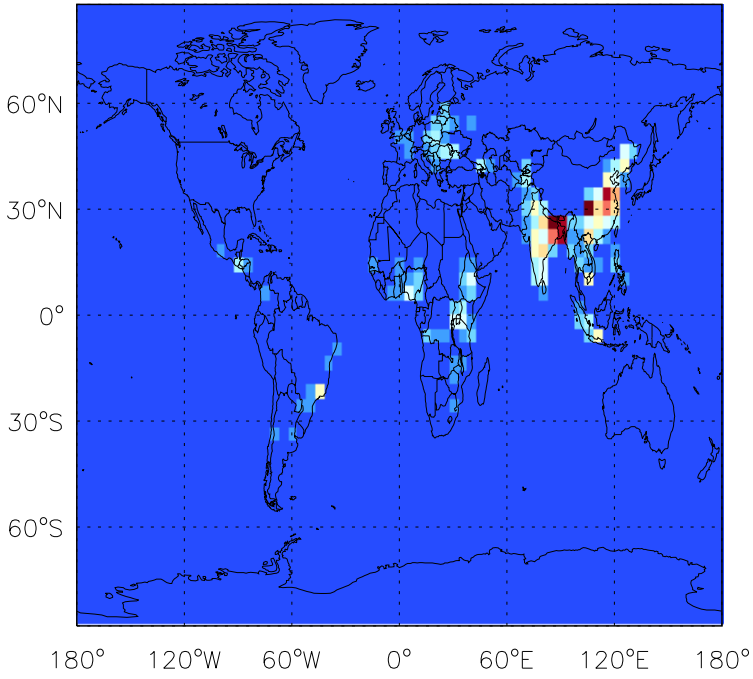

GEOS-Chem Emission Maps

v11-01b-Run0

OC anthro emissions for Jul

v11-01d-Run1

OC anthro emissions for Jul

v11-01f-geosp-Run0

OC anthro emissions for Jul

GEOS-Chem Emission Maps

v11-01b-Run0

OC biofuel emissions for Jul

v11-01d-Run1

OC biofuel emissions for Jul

v11-01f-geosp-Run0

OC biofuel emissions for Jul

GEOS-Chem Emission Maps

v11-01b-Run0