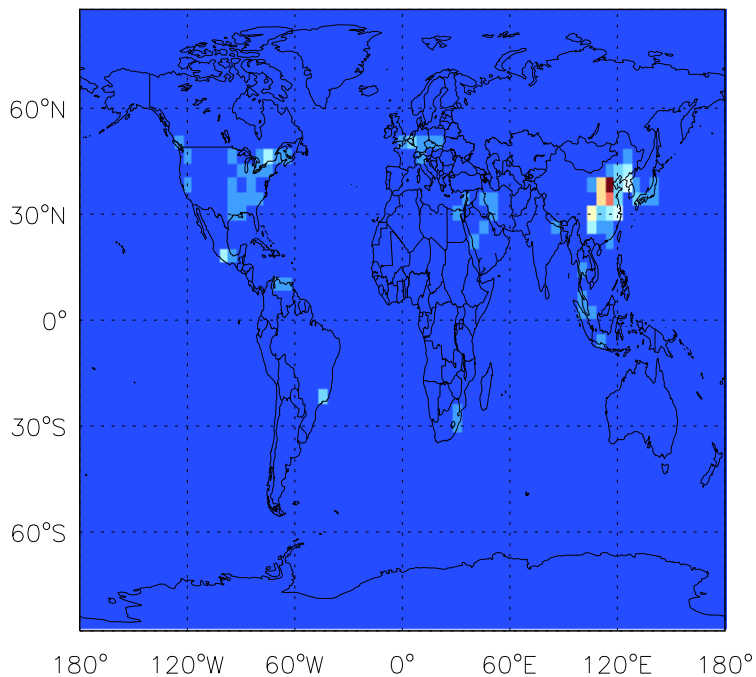

GEOS-Chem Emission Maps

v11-01b-Run0

OC anthro emissions for Jul

v11-01d-Run1

OC anthro emissions for Jul

v11-01f-geosp-Run0

OC anthro emissions for Jul

GEOS-Chem Emission Maps

v11-01b-Run0

OC biofuel emissions for Jul

v11-01d-Run1

OC biofuel emissions for Jul

v11-01f-geosp-Run0

OC biofuel emissions for Jul

GEOS-Chem Emission Maps

v11-01b-Run0