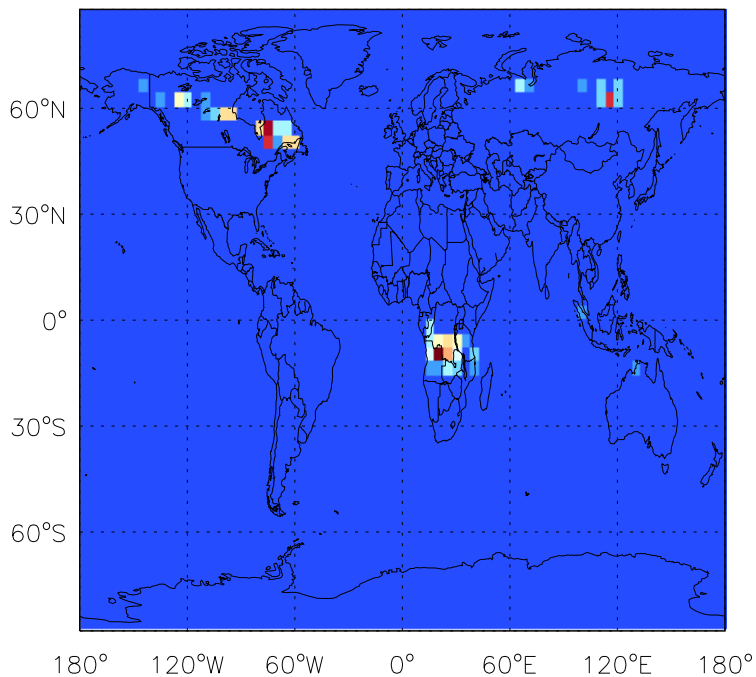

GEOS-Chem Emission Maps

OC biomass emissions for Jul

0.00e+00 9.08e+07 1.82e+08kg C