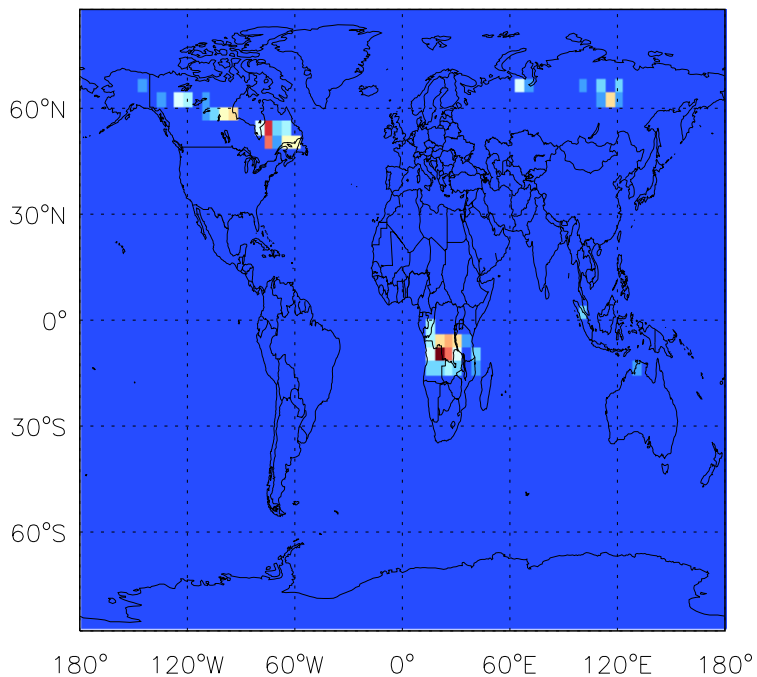

v11-01d-Run1

OC biomass emissions for Jul

0.00e+00 7.84e+07 1.57e+08kg C