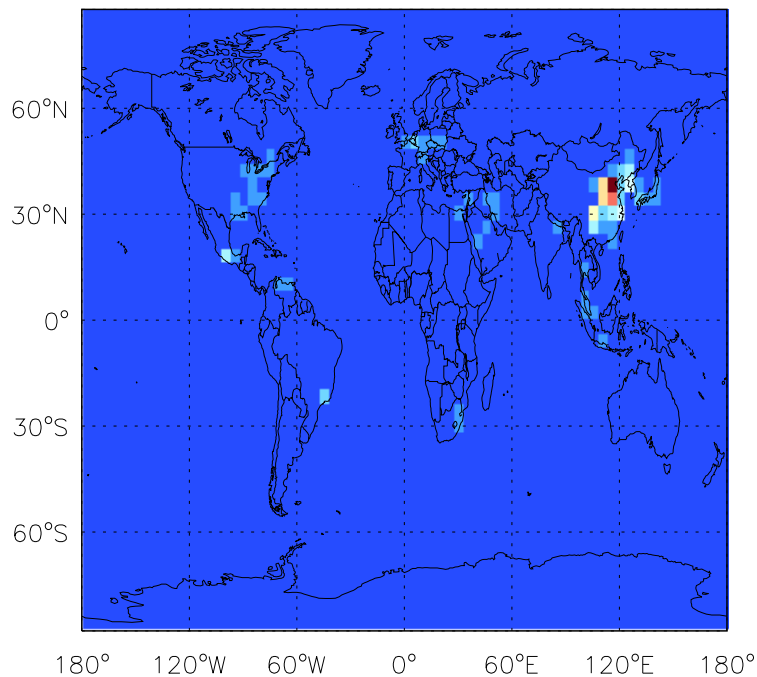

GEOS-Chem Emission Maps

v11-01b-Run0

OC anthro emissions for Jul

v11-01d-Run1

OC anthro emissions for Jul

v11-01f-geosp-Run0

OC anthro emissions for Jul

GEOS-Chem Emission Maps

v11-01b-Run0

OC biofuel emissions for Jul

v11-01d-Run1

OC biofuel emissions for Jul

v11-01f-geosp-Run0

OC biofuel emissions for Jul

GEOS-Chem Emission Maps

v11-01b-Run0