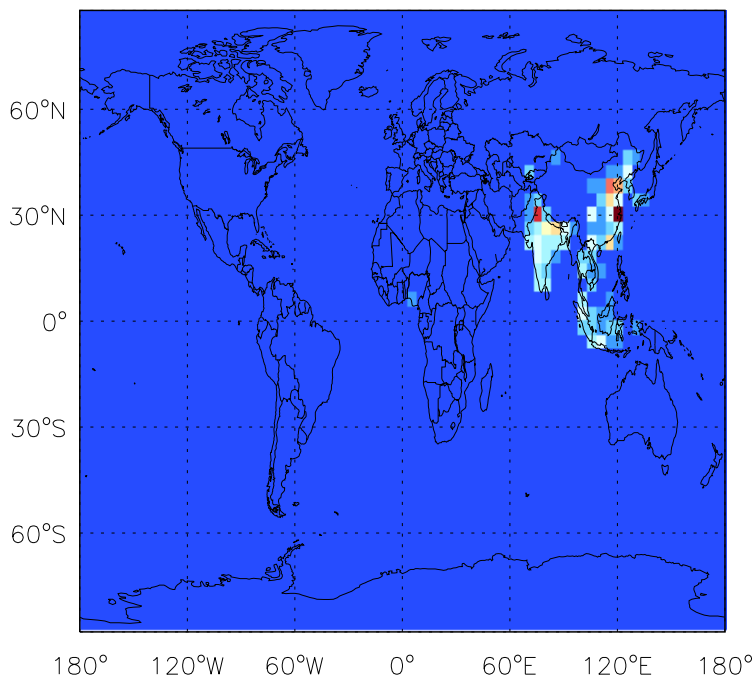

GEOS-Chem Emission Maps

v11-01b-Run0

PRPE anthro+biofuel emissions for Jul

v11-01d-Run1

PRPE anthro+biofuel emissions for Jul

v11-01f-geosp-Run0

PRPE anthro+biofuel emissions for Jul

GEOS-Chem Emission Maps

v11-01b-Run0

PRPE biomass emissions for Jul

v11-01d-Run1

PRPE biomass emissions for Jul

v11-01f-geosfp-Run0

PRPE biomass emissions for Jul

GEOS-Chem Emission Maps

v11-01b-Run0

PRPE biogenic emissions for Jul

v11-01d-Run1

PRPE biogenic emissions for Jul

v11-01f-geosp-Run0

PRPE biogenic emissions for Jul