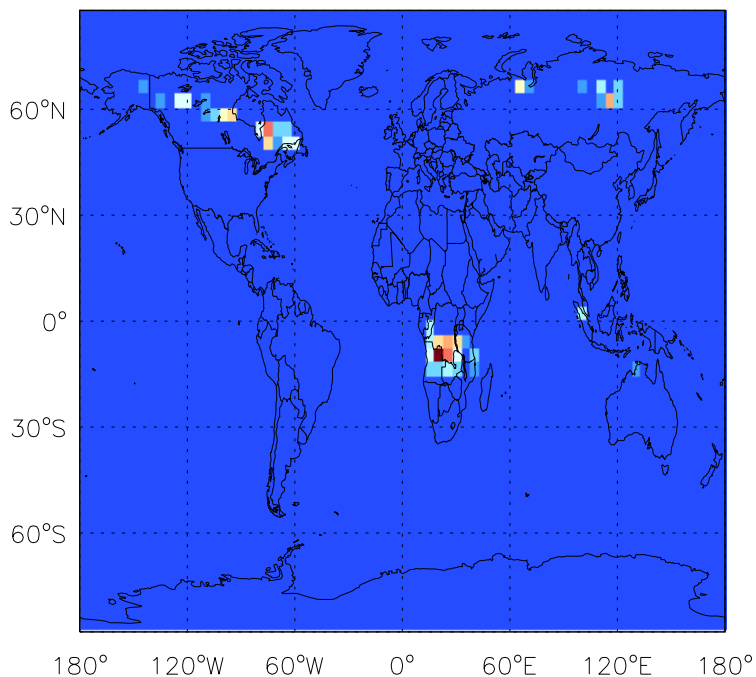

GEOS-Chem Emission Maps

v11-01b-Run0

PRPE anthro+biofuel emissions for Jul

v11-01d-Run1

PRPE anthro+biofuel emissions for Jul

v11-01f-geosp-Run0

PRPE anthro+biofuel emissions for Jul

GEOS-Chem Emission Maps

v11-01b-Run0

PRPE biomass emissions for Jul

v11-01d-Run1

PRPE biomass emissions for Jul

v11-01f-geosfp-Run0

PRPE biomass emissions for Jul

GEOS-Chem Emission Maps

v11-01b-Run0

PRPE biogenic emissions for Jul

v11-01d-Run1

PRPE biogenic emissions for Jul

v11-01f-geosp-Run0

PRPE biogenic emissions for Jul