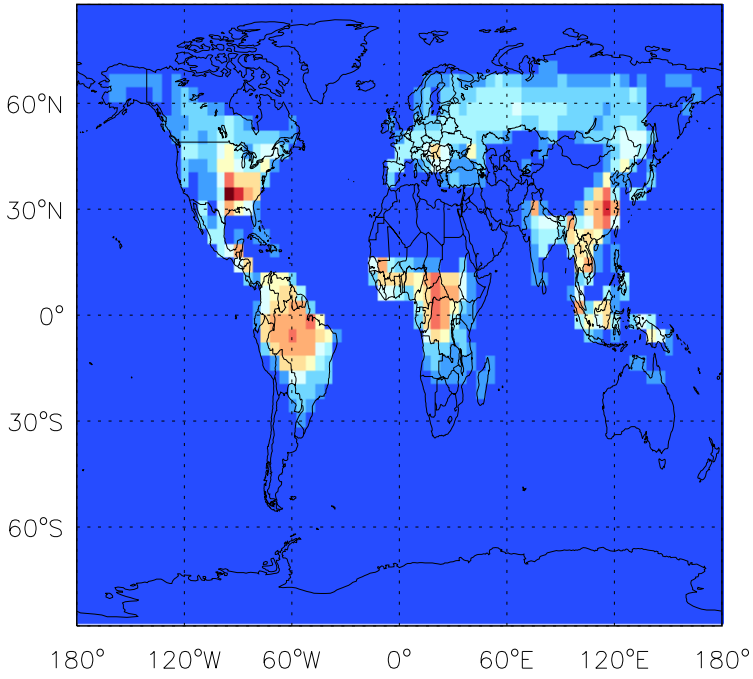

GEOS-Chem Emission Maps

v11-01b-Run0

PRPE anthro+biofuel emissions for Jul

v11-01d-Run1

PRPE anthro+biofuel emissions for Jul

v11-01f-geosp-Run0

PRPE anthro+biofuel emissions for Jul

GEOS-Chem Emission Maps

v11-01b-Run0

PRPE biomass emissions for Jul

v11-01d-Run1

PRPE biomass emissions for Jul

v11-01f-geosfp-Run0

PRPE biomass emissions for Jul

GEOS-Chem Emission Maps

v11-01b-Run0

PRPE biogenic emissions for Jul

v11-01d-Run1

PRPE biogenic emissions for Jul

v11-01f-geosp-Run0

PRPE biogenic emissions for Jul