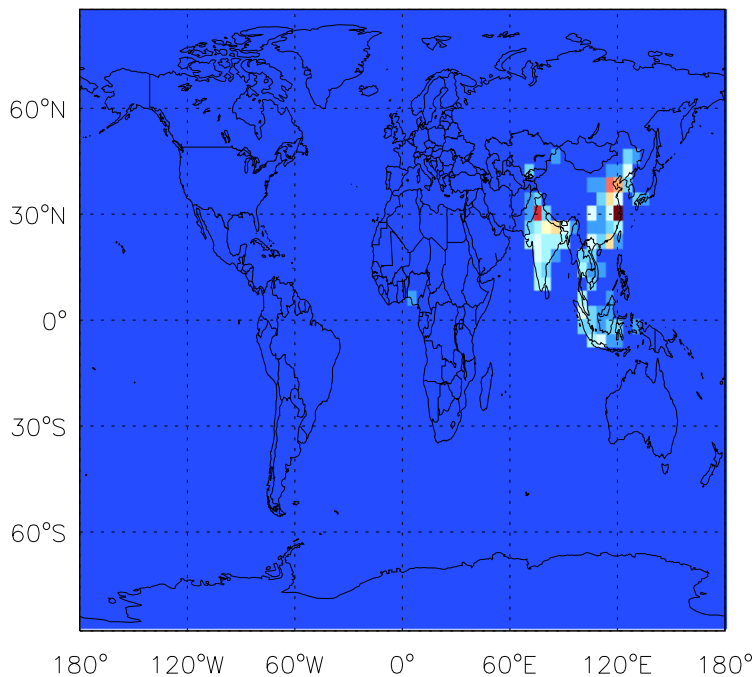

GEOS-Chem Emission Maps

v11-01b-Run0

PRPE anthro+biofuel emissions for Jul

v11-01d-Run1

PRPE anthro+biofuel emissions for Jul

v11-01f-geosp-Run0

PRPE anthro+biofuel emissions for Jul

GEOS-Chem Emission Maps

v11-01b-Run0

PRPE biomass emissions for Jul

v11-01d-Run1

PRPE biomass emissions for Jul

v11-01f-geosfp-Run0

PRPE biomass emissions for Jul

GEOS-Chem Emission Maps

v11-01b-Run0

PRPE biogenic emissions for Jul

v11-01d-Run1

PRPE biogenic emissions for Jul

v11-01f-geosp-Run0

PRPE biogenic emissions for Jul