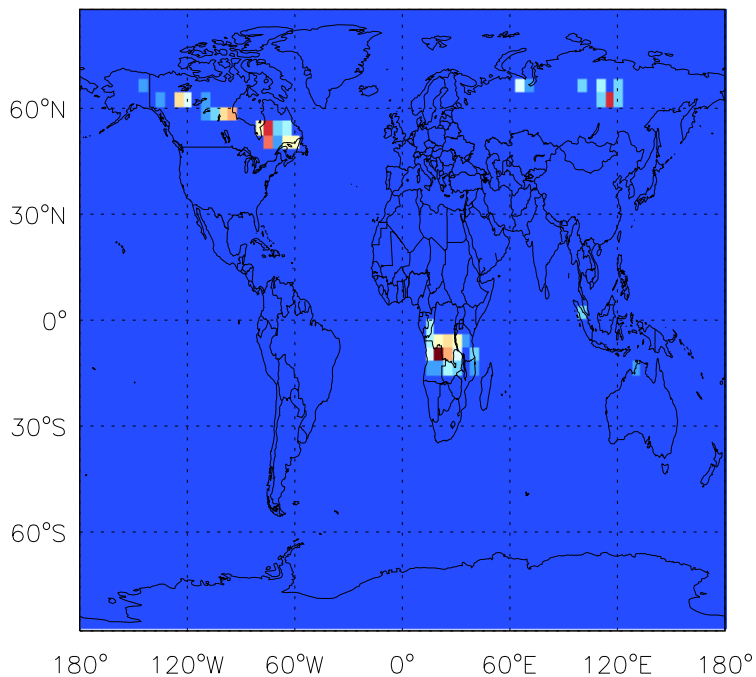

GEOS-Chem Emission Maps

v11-01b-Run0

PRPE anthro+biofuel emissions for Jul

v11-01d-Run1

PRPE anthro+biofuel emissions for Jul

v11-01f-geosp-Run0

PRPE anthro+biofuel emissions for Jul

GEOS-Chem Emission Maps

v11-01b-Run0

PRPE biomass emissions for Jul

v11-01d-Run1

PRPE biomass emissions for Jul

v11-01f-geosfp-Run0

PRPE biomass emissions for Jul

GEOS-Chem Emission Maps

v11-01b-Run0