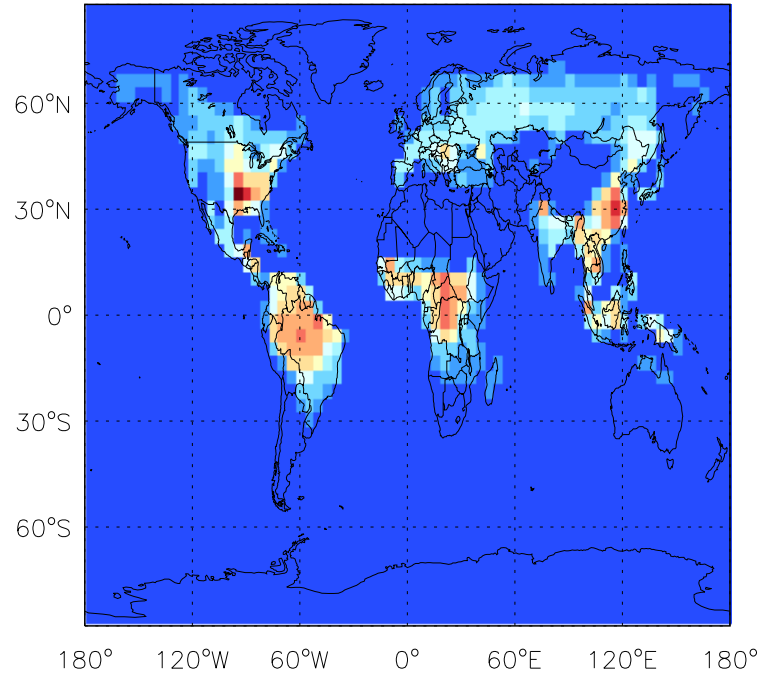

GEOS-Chem Emission Maps

v11-01b-Run0

PRPE anthro+biofuel emissions for Jul

v11-01d-Run1

PRPE anthro+biofuel emissions for Jul

v11-01f-geosp-Run0

PRPE anthro+biofuel emissions for Jul

GEOS-Chem Emission Maps

v11-01b-Run0

PRPE biomass emissions for Jul

v11-01d-Run1

PRPE biomass emissions for Jul

v11-01f-geosfp-Run0

PRPE biomass emissions for Jul

GEOS-Chem Emission Maps

v11-01b-Run0

PRPE biogenic emissions for Jul

v11-01d-Run1

PRPE biogenic emissions for Jul

v11-01f-geosp-Run0

PRPE biogenic emissions for Jul