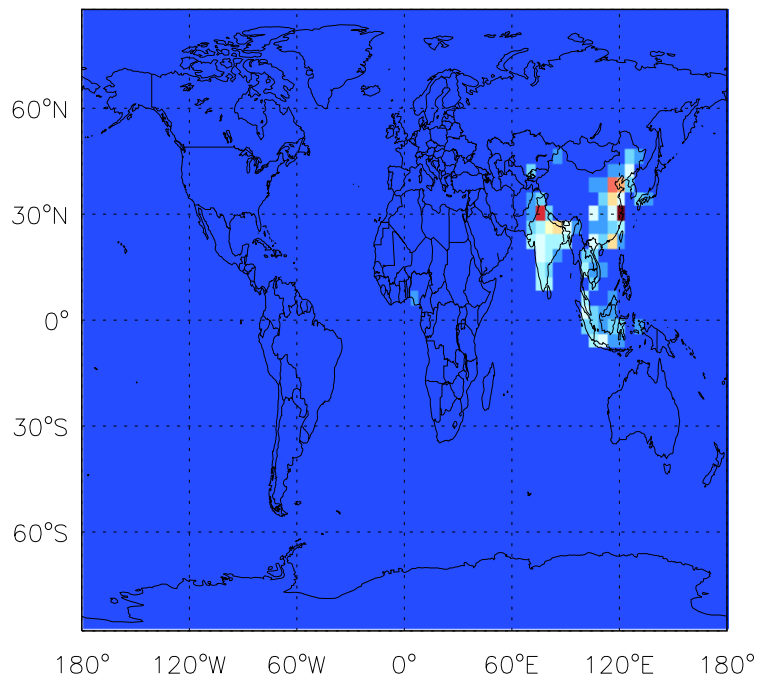

GEOS-Chem Emission Maps

v11-01b-Run0

PRPE anthro+biofuel emissions for Jul

v11-01d-Run1

PRPE anthro+biofuel emissions for Jul

v11-01f-geosp-Run0

PRPE anthro+biofuel emissions for Jul

GEOS-Chem Emission Maps

v11-01b-Run0

PRPE biomass emissions for Jul

v11-01d-Run1

PRPE biomass emissions for Jul

v11-01f-geosfp-Run0

PRPE biomass emissions for Jul

GEOS-Chem Emission Maps

v11-01b-Run0

PRPE biogenic emissions for Jul

v11-01d-Run1

PRPE biogenic emissions for Jul

v11-01f-geosp-Run0

PRPE biogenic emissions for Jul