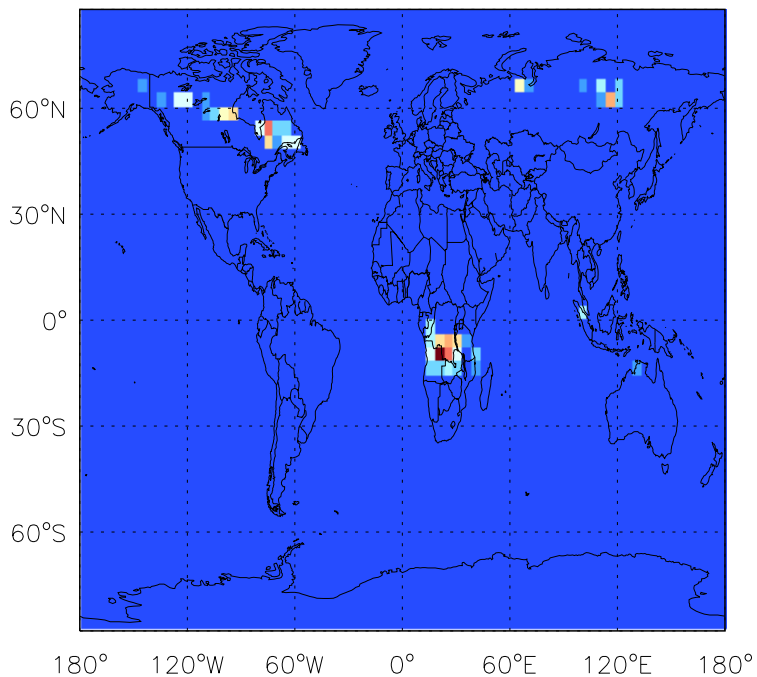

GEOS-Chem Emission Maps

v11-01b-Run0

PRPE anthro+biofuel emissions for Jul

v11-01d-Run1

PRPE anthro+biofuel emissions for Jul

v11-01f-geosp-Run0

PRPE anthro+biofuel emissions for Jul

GEOS-Chem Emission Maps

v11-01b-Run0

PRPE biomass emissions for Jul

v11-01d-Run1

PRPE biomass emissions for Jul

v11-01f-geosfp-Run0

PRPE biomass emissions for Jul

GEOS-Chem Emission Maps

v11-01b-Run0